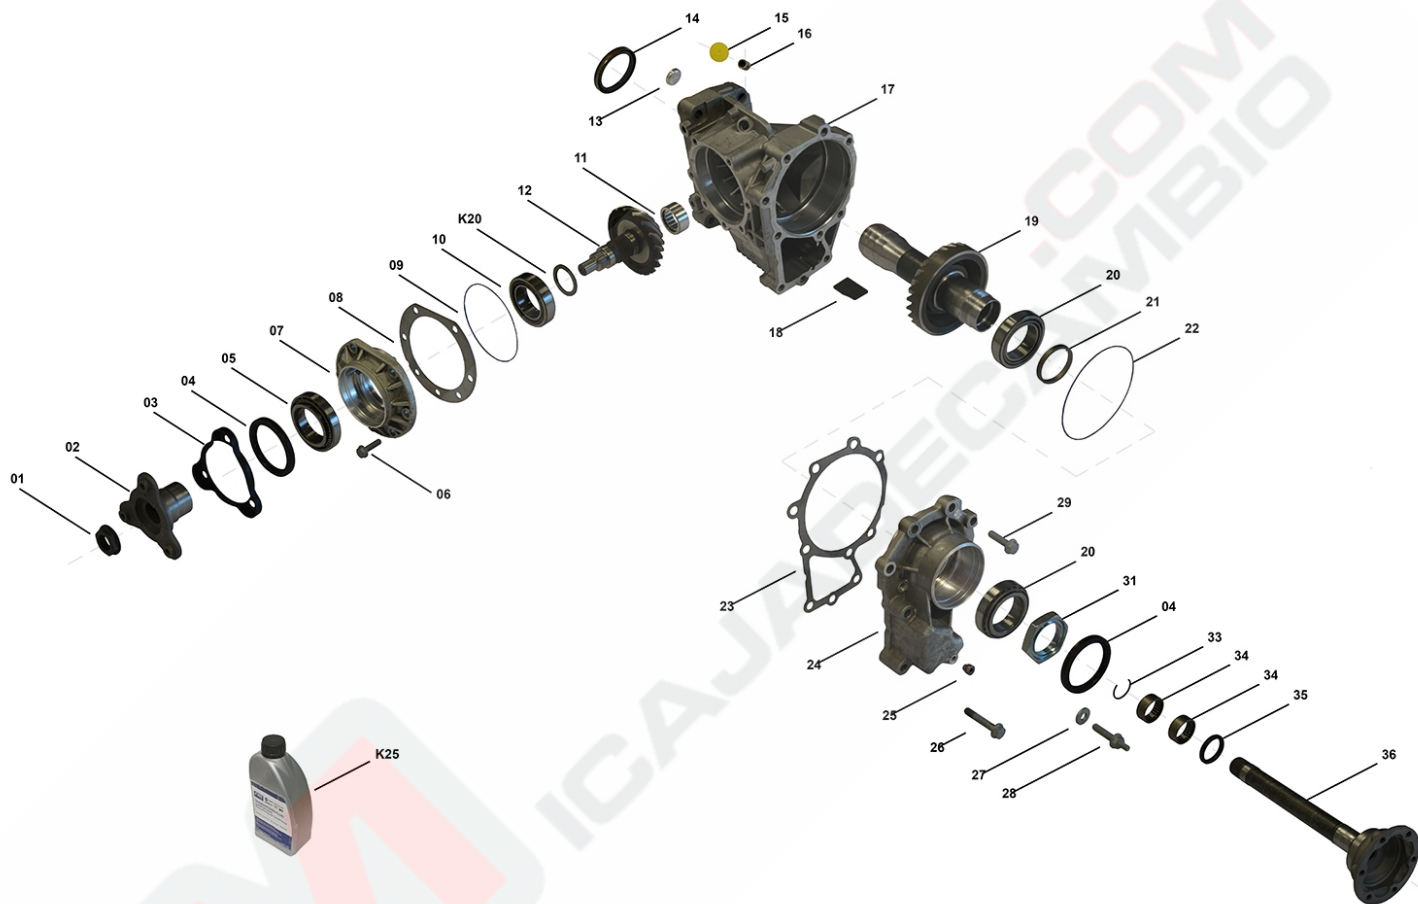

Front Axle Drive VAA350+

FD00052

OEM No: 0AV409053AE

Brands

Brand	Modelseries
SEAT	Altea Freetrack

List of parts

Pos	Part number	OEM no	Quantity	Product name	Info
'101	FD00052	0AV409053AE		OE References	02M409053AQ, 0AV409053H, 0AV409053P, 0AV409053S, 0AV409053AE