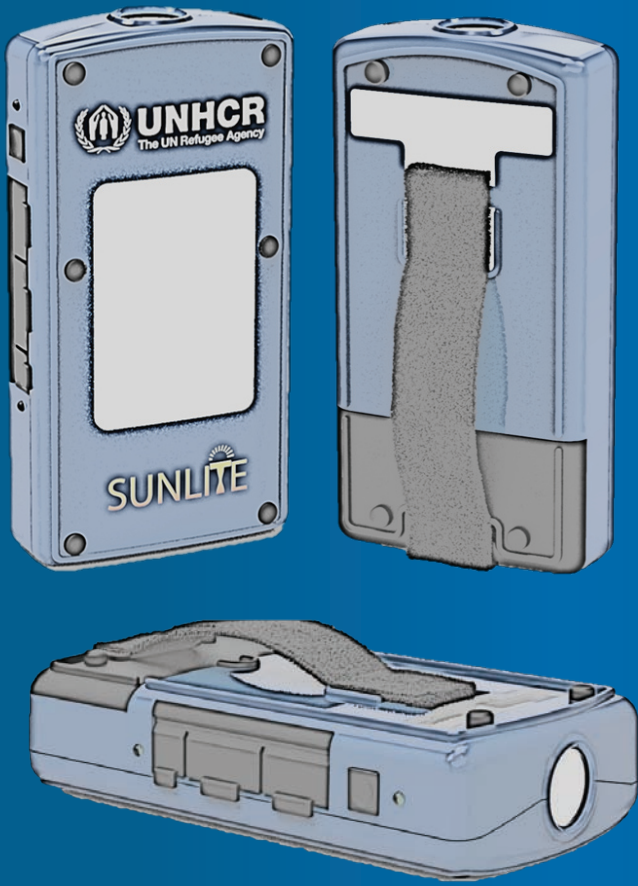

CEILING

WALL-MOUNT

TABLE-TOP

HANDHELD

5 Light Modes with Velcro Strap & Hook for multi-purpose use, both fixed & portable

1

LOW

20 LUX * / 80 lm

12 h

Medium Bright Light

2

HIGH

40 LUX * / 189 lm

6 h

Ultra Bright Light

3

TASK

120 lumens

6 h

Table-Top Light

4

DUAL

238 lumens

4 h

Both Sides Light

5

TORCH

75 lumens

10 h

High Beam Light

* LUX measured at 1m distance on horizontal axis from light source

Compact Design to Maximize Container Loadability

container	palletized	non-palletized
20'DC	10,800 pcs	13,160 pcs
40'HC	21,600 pcs	30,200 pcs

SUNLITE

MANUFACTURED BY
INDIA IMPEX

SAGAR@SUNLITE-SOLAR.COM

MADE IN INDIA