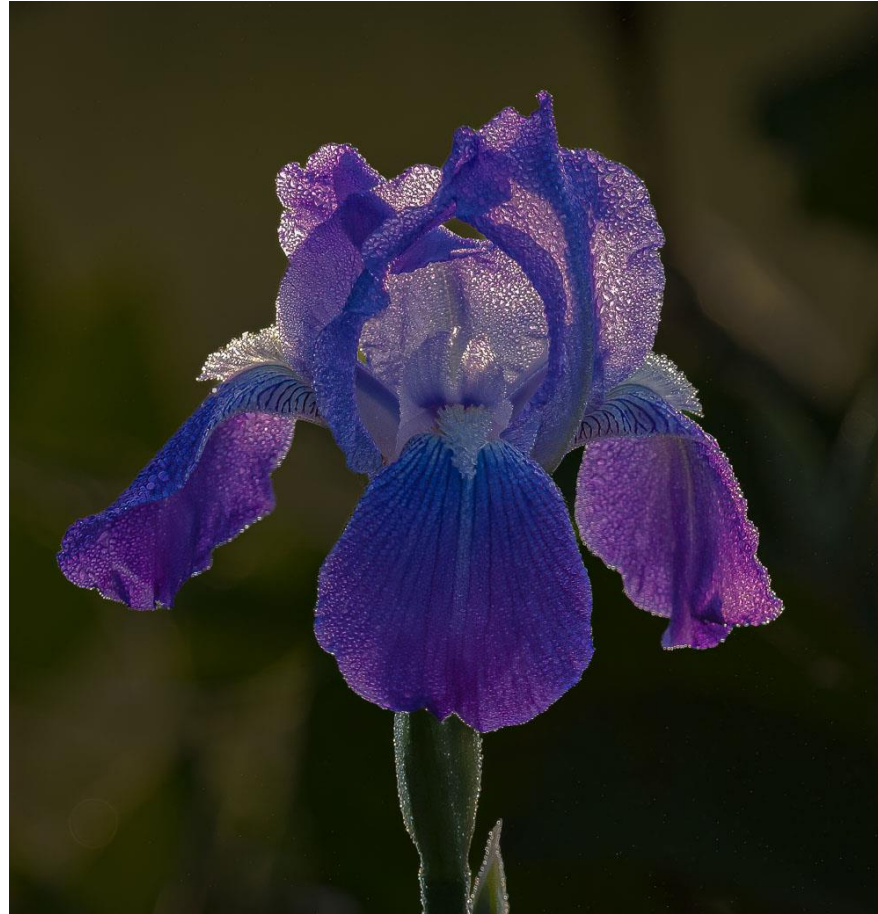

SPS January 2023 Competition Results

Bryan Williams

Color A Honorable Mention

Red Maples Over Lake
Ellen Zimmerman

Color A 3rd Place

Letchworth Park – Middle Falls
Jeff Fleisher

Color A 2nd Place

Pink Dahlia1565
Bob Legg

Color A 1st Place

Morning Dew On Iris6339
Bob Legg

Mono A Honorable Mention

Texture
Jeff Fleisher

Mono A 3rd Place

American Lotus
Norm Reid

Mono A 2nd Place

Mustang in the Rain
Bryan Williams

Color C Mono 1st Place

Icy Lights
Mary Beth Compton

Creative C 2nd Place

Color Splash
Michael Terndrup

Color C 1st Place

Sugar Cane Fields
Mary Beth Compton

Congratulations Winners!

January 2023 Shenandoah Photo Society