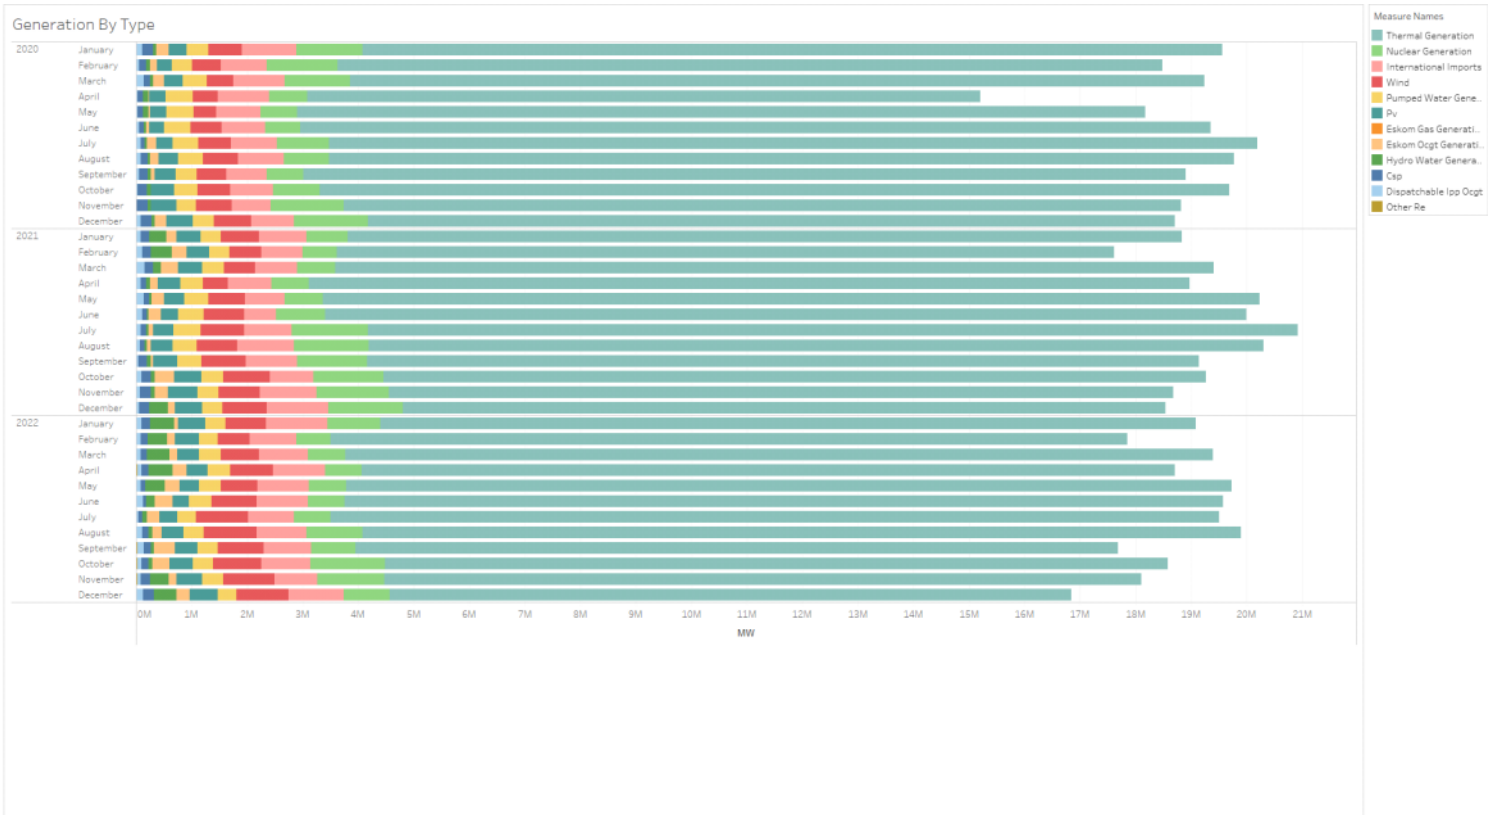

Execution

Thursday, 08 February 2024 19:41

Genbytype Genvsdemand GenlossvsGendeficit

Genbytype Genvsdemand GenlossvsGendeficit

Planned vs Unplanned Outages vs Generation Deficit

Genbytype Genvsdemand GenlossvsGenDeficit

Legend icons: list, zoom, pan, refresh