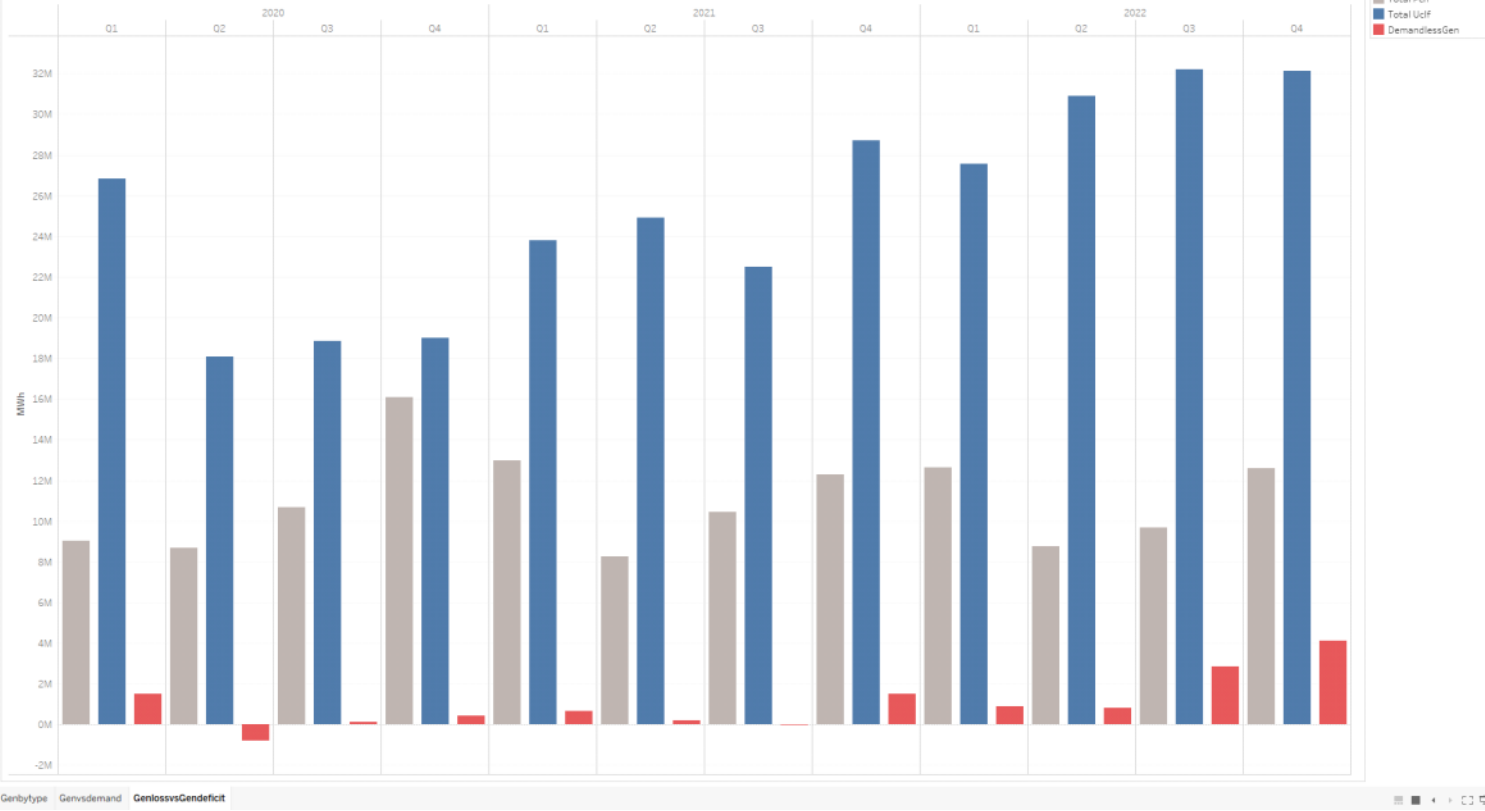

Execution

Thursday, 08 February 2024 19:41

Genbytype Genvsdemand GenlossvsGendeficit

Genbytype Genvsdemand GenlossvsGendeficit

Planned vs Unplanned Outages vs Generation Deficit

Genbytype Genvsdemand GenlossvsGenDeficit

Legend icons: list, zoom, pan, refresh