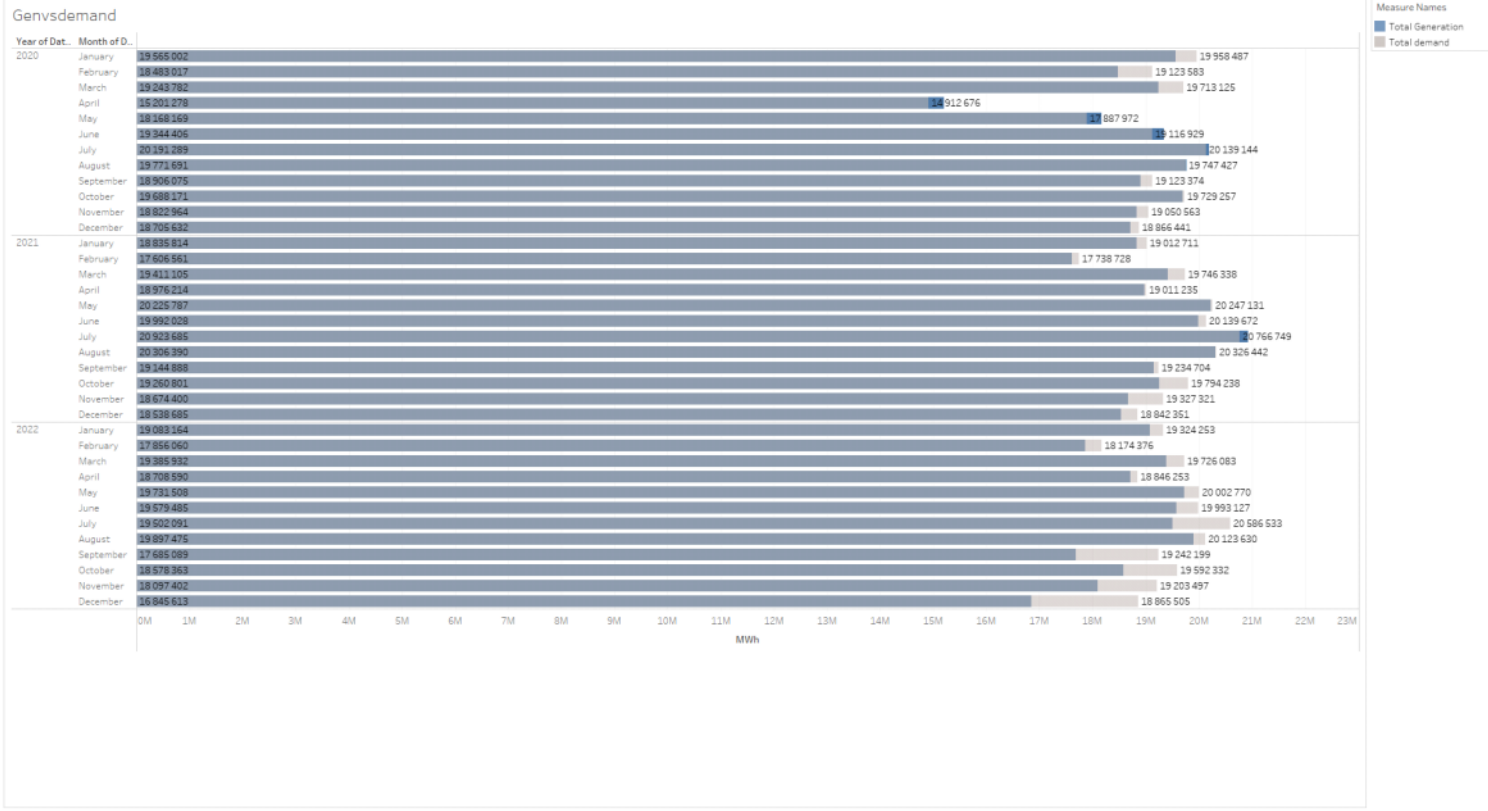

Execution

Thursday, 08 February 2024 19:41

Genbytype Genvsdemand GenlossvsGendeficit

Genbytype Genvsdemand GenlossvsGendeficit

Planned vs Unplanned Outages vs Generation Deficit

Genbytype Genvsdemand GenlossvsGenDeficit

Legend icons: list, zoom, pan, refresh