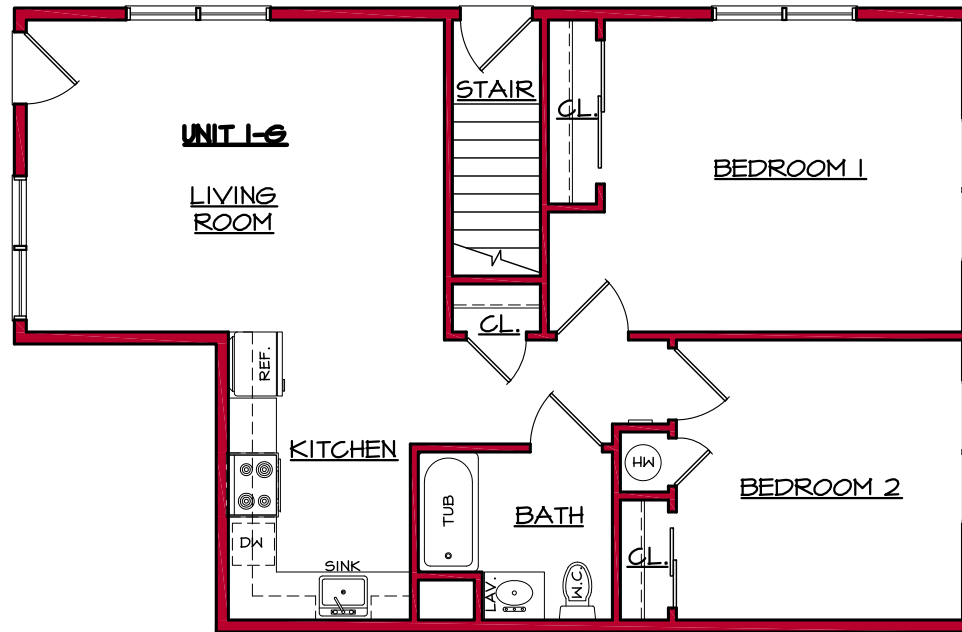

THIRD FLOOR PLAN

N.T.S.

PARK AVENUE LOFTS
64 PARK AVE, BAYSHORE, NY 11706

PARTIAL FIRST FLOOR PLAN

TYPICAL 1-BEDROOM APARTMENT

N.T.S.

PARK AVENUE LOFTS
64 PARK AVE, BAYSHORE, NY 11706

PARTIAL FIRST FLOOR PLAN

2-BEDROOM APARTMENT

N.T.S.

PARK AVENUE LOFTS
64 PARK AVE, BAYSHORE, NY 11706

PARTIAL SECOND FLOOR PLAN

TYPICAL STUDIO APARTMENT

N.T.S.

PARK AVENUE LOFTS
64 PARK AVE, BAYSHORE, NY 11706

PARTIAL SECOND FLOOR PLAN

PARTIAL SECOND FLOOR PLAN

TYPICAL 2 BEDROOM LOFT APARTMENT

N.T.S.