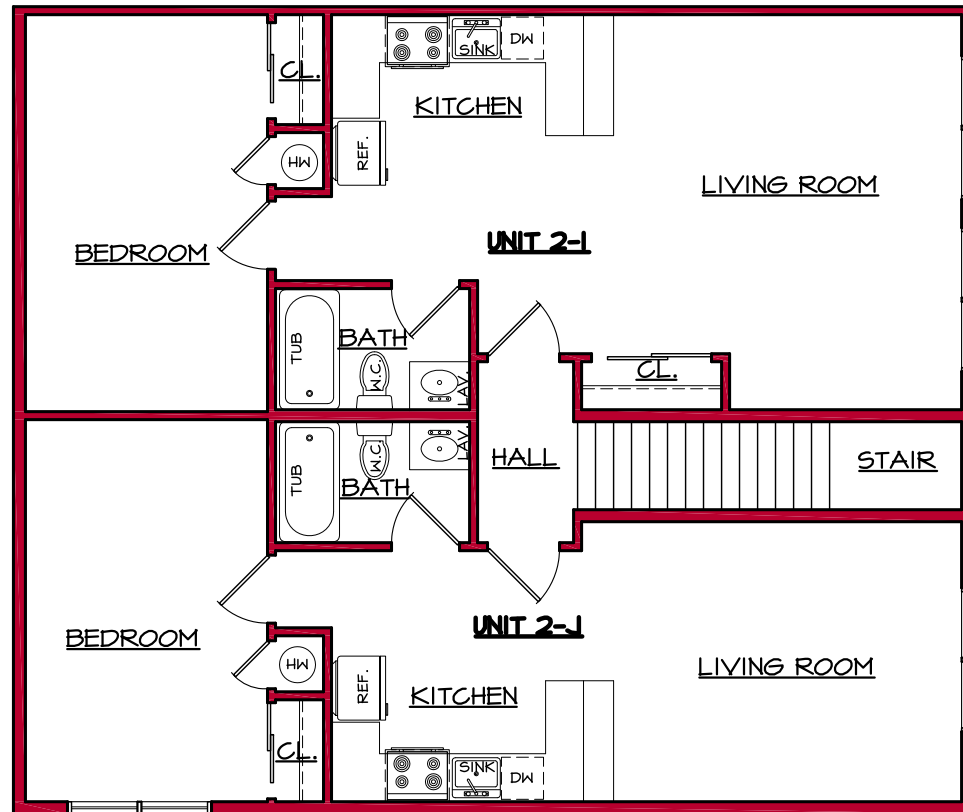

THIRD FLOOR PLAN

N.T.S.

PARK AVENUE LOFTS
64 PARK AVE, BAYSHORE, NY 11706

PARTIAL FIRST FLOOR PLAN

TYPICAL 1-BEDROOM APARTMENT

N.T.S.

PARK AVENUE LOFTS
64 PARK AVE, BAYSHORE, NY 11706

PARTIAL FIRST FLOOR PLAN

2-BEDROOM APARTMENT

N.T.S.

PARK AVENUE LOFTS
64 PARK AVE, BAYSHORE, NY 11706

PARTIAL SECOND FLOOR PLAN

TYPICAL STUDIO APARTMENT

N.T.S.

PARK AVENUE LOFTS
64 PARK AVE, BAYSHORE, NY 11706

PARTIAL SECOND FLOOR PLAN

1 BEDROOM APARTMENT OPTION A

N.T.S.

PARK AVENUE LOFTS
64 PARK AVE, BAYSHORE, NY 11706

PARTIAL SECOND FLOOR PLAN

1 BEDROOM APARTMENT OPTION B

N.T.S.

THOMAS D. BLORE
ARCHITECT, P.C.

PARK AVENUE LOFTS
64 PARK AVE, BAYSHORE, NY 11706

PARTIAL SECOND FLOOR PLAN

TYPICAL 2 BEDROOM LOFT APARTMENT

N.T.S.