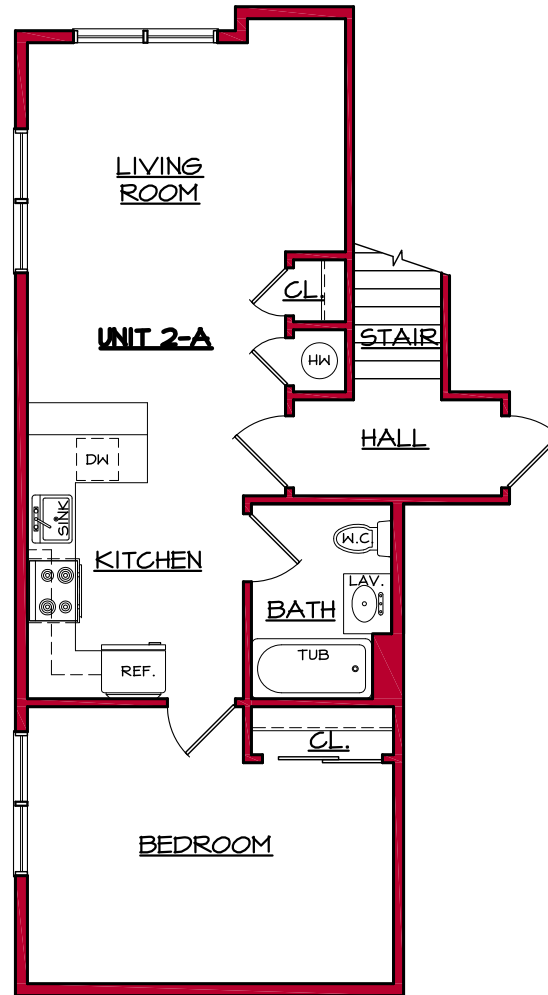

THIRD FLOOR PLAN

N.T.S.

PARK AVENUE LOFTS
64 PARK AVE, BAYSHORE, NY 11706

PARTIAL FIRST FLOOR PLAN

TYPICAL 1-BEDROOM APARTMENT

N.T.S.

PARK AVENUE LOFTS
64 PARK AVE, BAYSHORE, NY 11706

PARTIAL FIRST FLOOR PLAN

2-BEDROOM APARTMENT

N.T.S.

PARK AVENUE LOFTS
64 PARK AVE, BAYSHORE, NY 11706

PARTIAL SECOND FLOOR PLAN

TYPICAL STUDIO APARTMENT

N.T.S.

PARK AVENUE LOFTS
64 PARK AVE, BAYSHORE, NY 11706

PARTIAL SECOND FLOOR PLAN

1 BEDROOM APARTMENT OPTION A

N.T.S.

PARK AVENUE LOFTS
64 PARK AVE, BAYSHORE, NY 11706

PARTIAL SECOND FLOOR PLAN

1 BEDROOM APARTMENT OPTION B

N.T.S.

THOMAS D. BLORE
ARCHITECT, P.C.

PARK AVENUE LOFTS
64 PARK AVE, BAYSHORE, NY 11706

PARTIAL SECOND FLOOR PLAN

TYPICAL 2 BEDROOM LOFT APARTMENT

N.T.S.