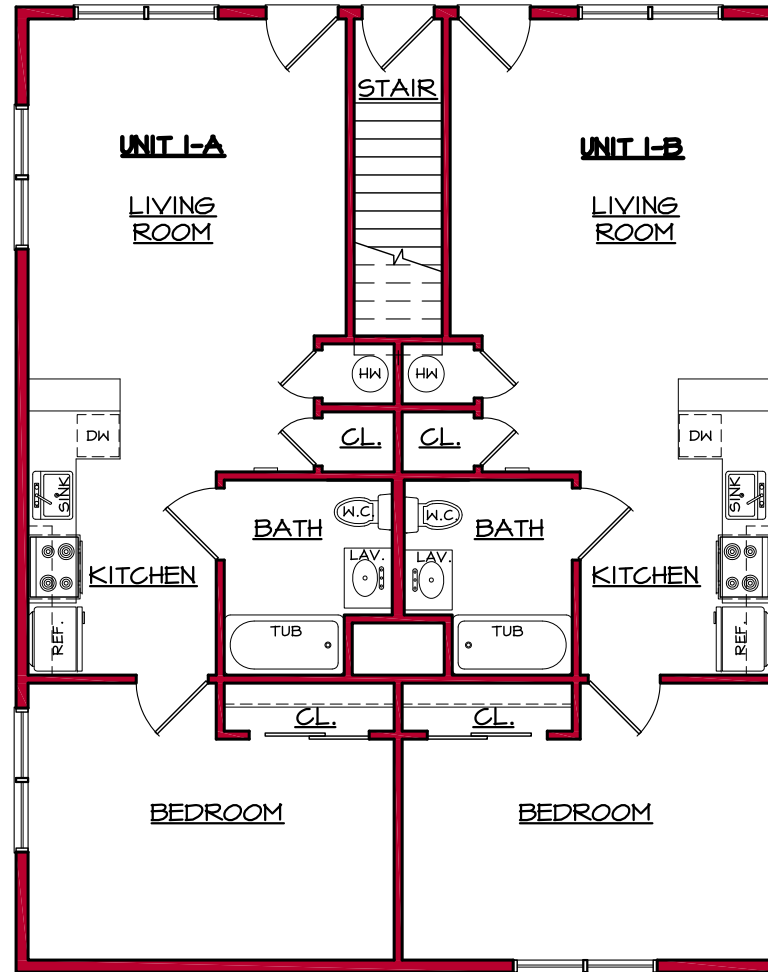

PARK AVENUE LOFTS

64 PARK AVE, BAYSHORE, NY 11706

FIRST FLOOR PLAN

N.T.S.

PARK AVENUE LOFTS
64 PARK AVE, BAYSHORE, NY 11706

SECOND FLOOR PLAN

N.T.S.

PARK AVENUE LOFTS
64 PARK AVE, BAYSHORE, NY 11706

THIRD FLOOR PLAN

N.T.S.

PARK AVENUE LOFTS
64 PARK AVE, BAYSHORE, NY 11706

PARTIAL FIRST FLOOR PLAN

TYPICAL 1-BEDROOM APARTMENT

N.T.S.

PARK AVENUE LOFTS
64 PARK AVE, BAYSHORE, NY 11706

PARTIAL FIRST FLOOR PLAN

2-BEDROOM APARTMENT

N.T.S.

PARK AVENUE LOFTS
64 PARK AVE, BAYSHORE, NY 11706

PARTIAL SECOND FLOOR PLAN

TYPICAL STUDIO APARTMENT

N.T.S.

PARK AVENUE LOFTS
64 PARK AVE, BAYSHORE, NY 11706

PARTIAL SECOND FLOOR PLAN

PARTIAL SECOND FLOOR PLAN

TYPICAL 2 BEDROOM LOFT APARTMENT

N.T.S.