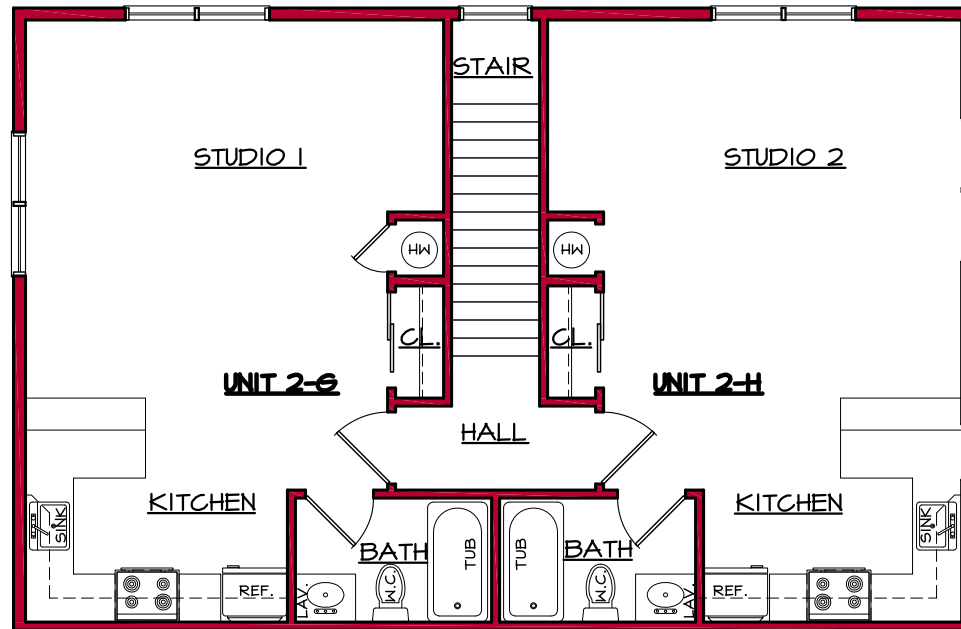

THIRD FLOOR PLAN

N.T.S.

PARK AVENUE LOFTS
64 PARK AVE, BAYSHORE, NY 11706

PARTIAL FIRST FLOOR PLAN

TYPICAL 1-BEDROOM APARTMENT

N.T.S.

PARK AVENUE LOFTS
64 PARK AVE, BAYSHORE, NY 11706

PARTIAL FIRST FLOOR PLAN

2-BEDROOM APARTMENT

N.T.S.

PARK AVENUE LOFTS
64 PARK AVE, BAYSHORE, NY 11706

PARTIAL SECOND FLOOR PLAN

TYPICAL STUDIO APARTMENT

N.T.S.

PARK AVENUE LOFTS
64 PARK AVE, BAYSHORE, NY 11706

PARTIAL SECOND FLOOR PLAN

PARTIAL SECOND FLOOR PLAN

TYPICAL 2 BEDROOM LOFT APARTMENT

N.T.S.