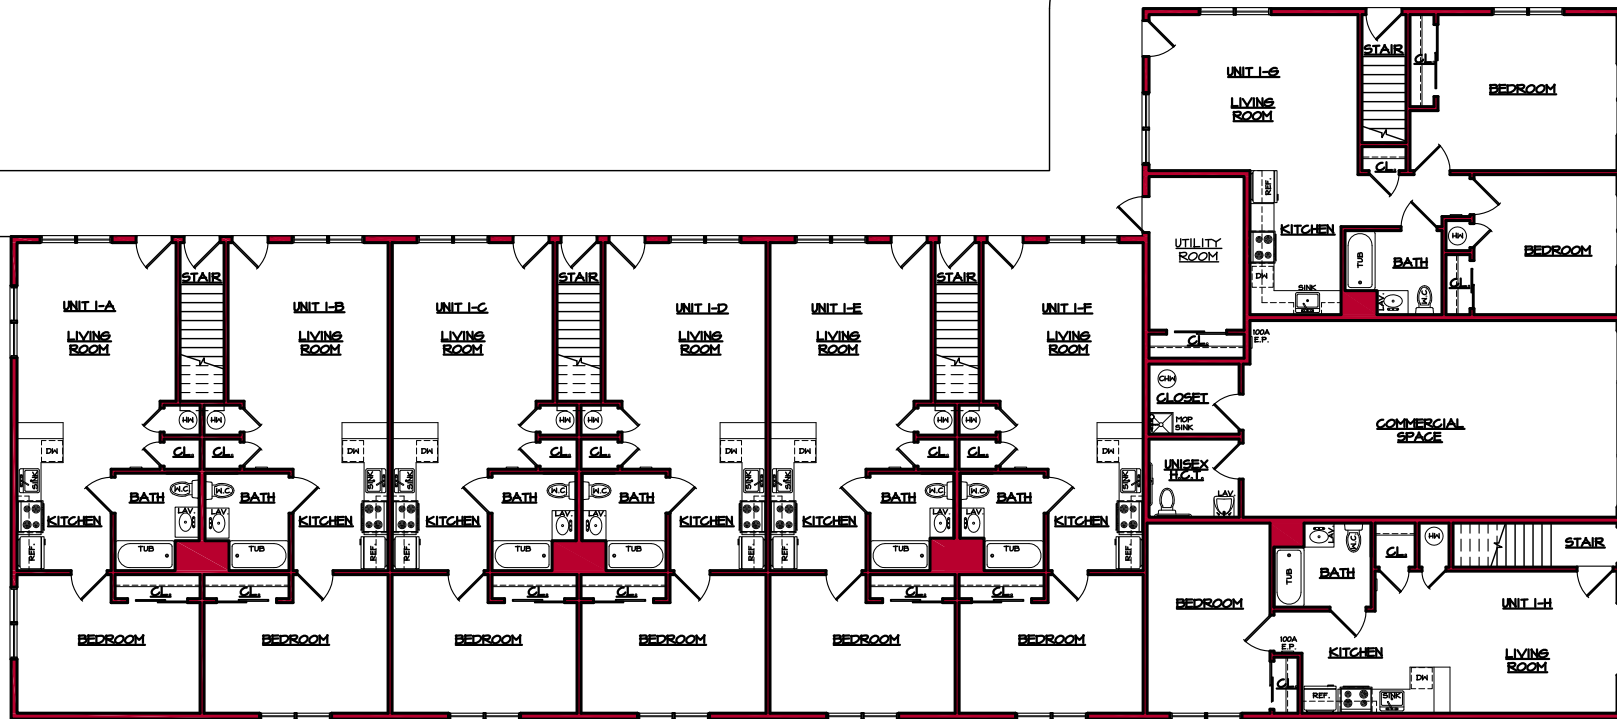

PARK AVENUE LOFTS

64 PARK AVE, BAYSHORE, NY 11706

FIRST FLOOR PLAN

N.T.S.

PARK AVENUE LOFTS
64 PARK AVE, BAYSHORE, NY 11706

SECOND FLOOR PLAN

N.T.S.

PARK AVENUE LOFTS
64 PARK AVE, BAYSHORE, NY 11706

THIRD FLOOR PLAN

N.T.S.

PARK AVENUE LOFTS
64 PARK AVE, BAYSHORE, NY 11706

PARTIAL FIRST FLOOR PLAN

TYPICAL 1-BEDROOM APARTMENT

N.T.S.

PARK AVENUE LOFTS
64 PARK AVE, BAYSHORE, NY 11706

PARTIAL FIRST FLOOR PLAN

PARTIAL SECOND FLOOR PLAN

TYPICAL 2 BEDROOM LOFT APARTMENT

N.T.S.