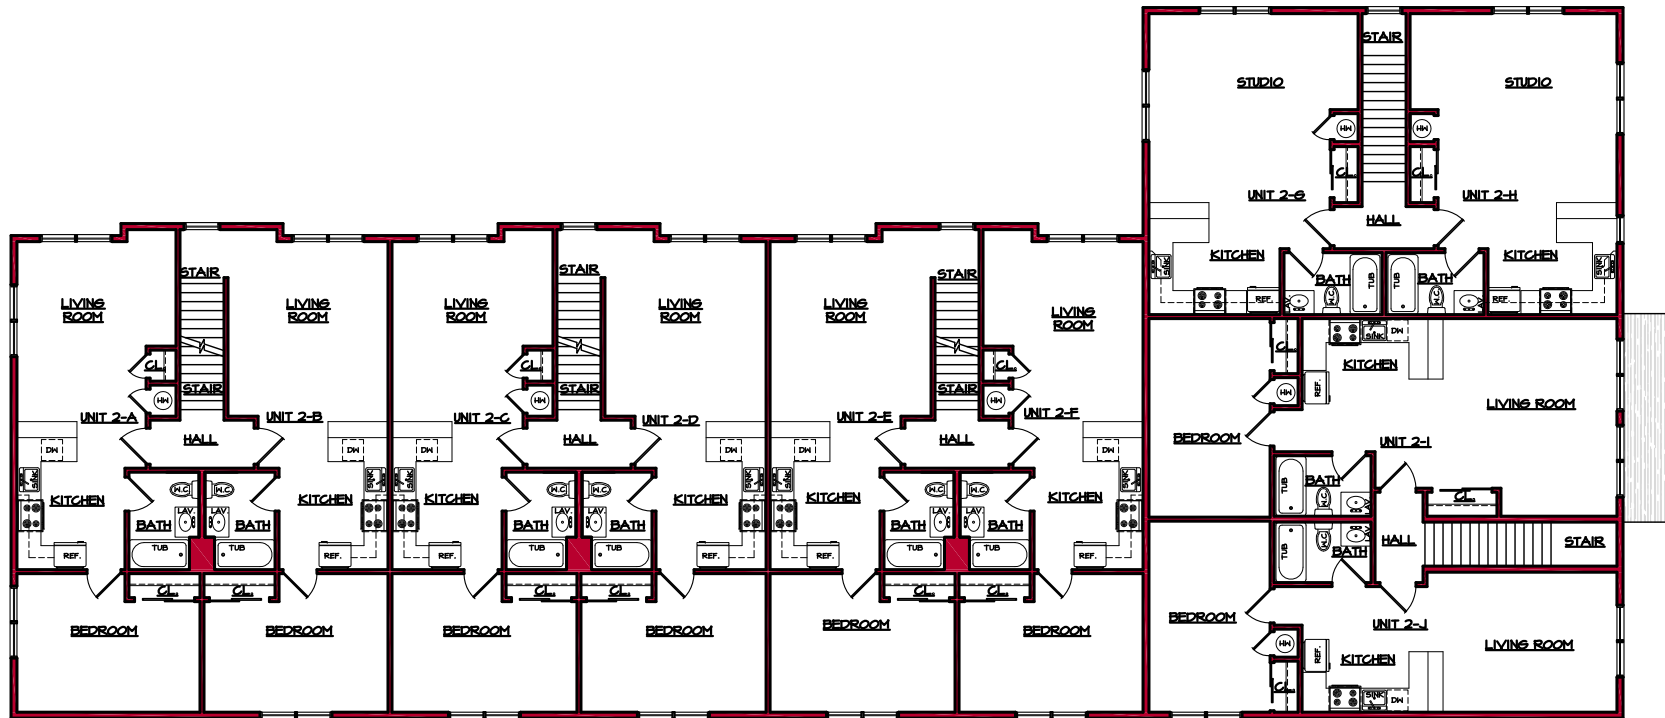

PARK AVENUE LOFTS

64 PARK AVE, BAYSHORE, NY 11706

FIRST FLOOR PLAN

N.T.S.

PARK AVENUE LOFTS
64 PARK AVE, BAYSHORE, NY 11706

SECOND FLOOR PLAN

N.T.S.

PARK AVENUE LOFTS
64 PARK AVE, BAYSHORE, NY 11706

THIRD FLOOR PLAN

N.T.S.

PARK AVENUE LOFTS
64 PARK AVE, BAYSHORE, NY 11706

PARTIAL FIRST FLOOR PLAN

TYPICAL 1-BEDROOM APARTMENT

N.T.S.

PARK AVENUE LOFTS
64 PARK AVE, BAYSHORE, NY 11706

PARTIAL FIRST FLOOR PLAN

PARTIAL SECOND FLOOR PLAN

TYPICAL 2 BEDROOM LOFT APARTMENT

N.T.S.