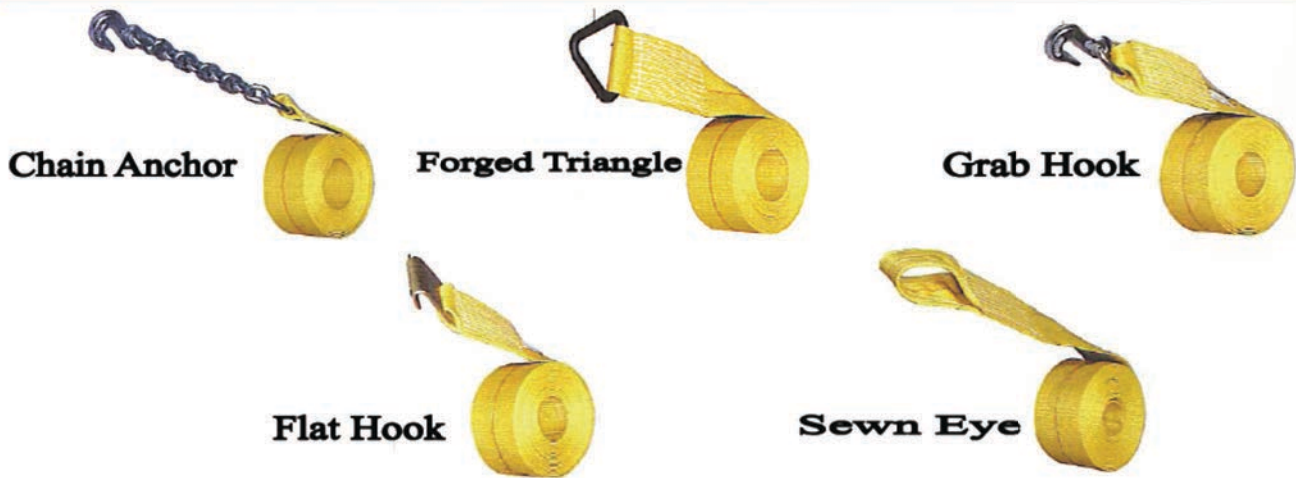

2 Inch

4 Inch

Tel: 936-931-1022
Fax: 936-931-1033

LIFTCO

www.liftco.ws
sales@liftco.ws

Nylon & Polyester Slings TIE DOWN WINCH STRAP ASSEMBLIES

SLING SIZE WIDTH	WORKING LOAD LIMIT	BREAKING STRENGTH
4 INCH	5,000	15,000

Rated Capacities in Lbs.

Assemblies

Winch Hardware

Tel: 936-931-1022
Fax: 936-931-1033

LIFTCO

www.liftco.ws
sales@liftco.ws

CHAIN SLINGS

Sling Hook