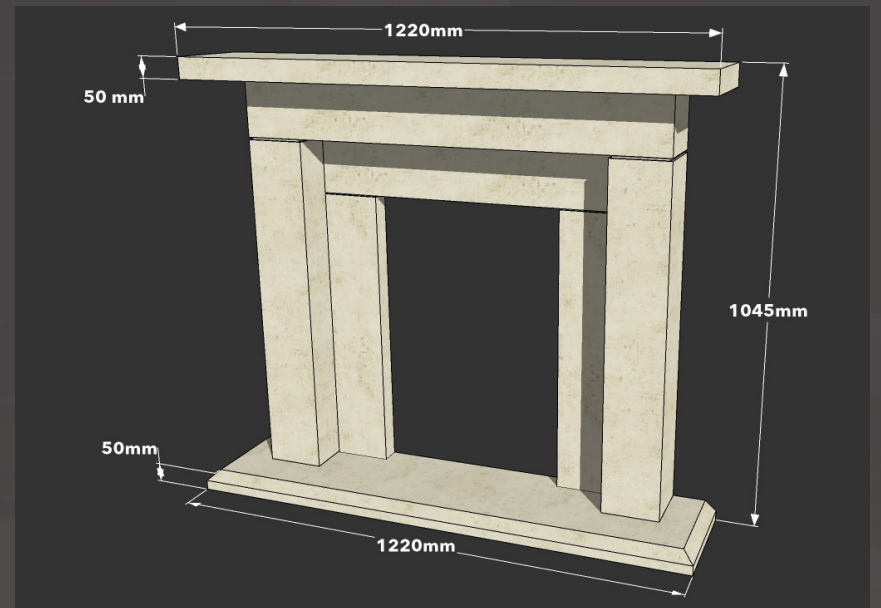

CHALFORD

HAMPTON CAST STONE