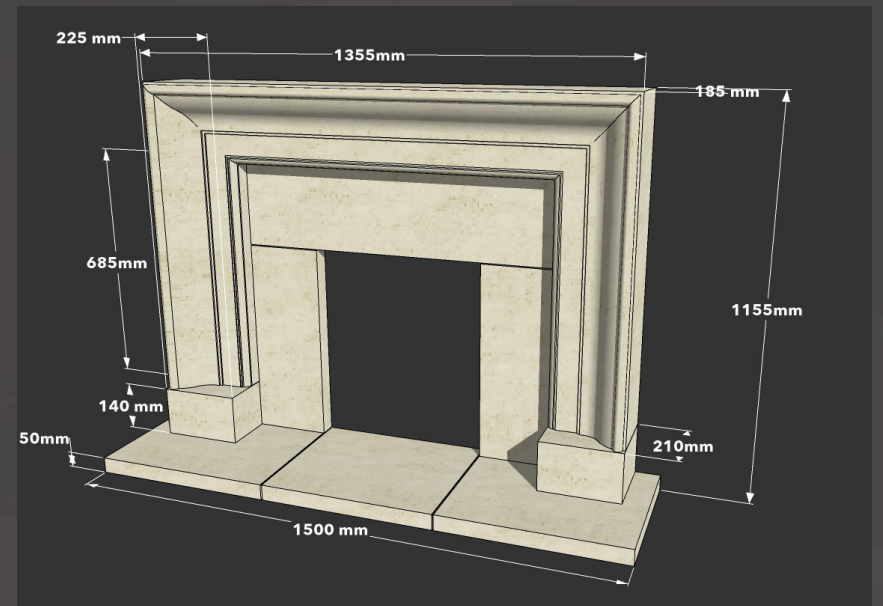

DENBEIGH

HAMPTON CAST STONE