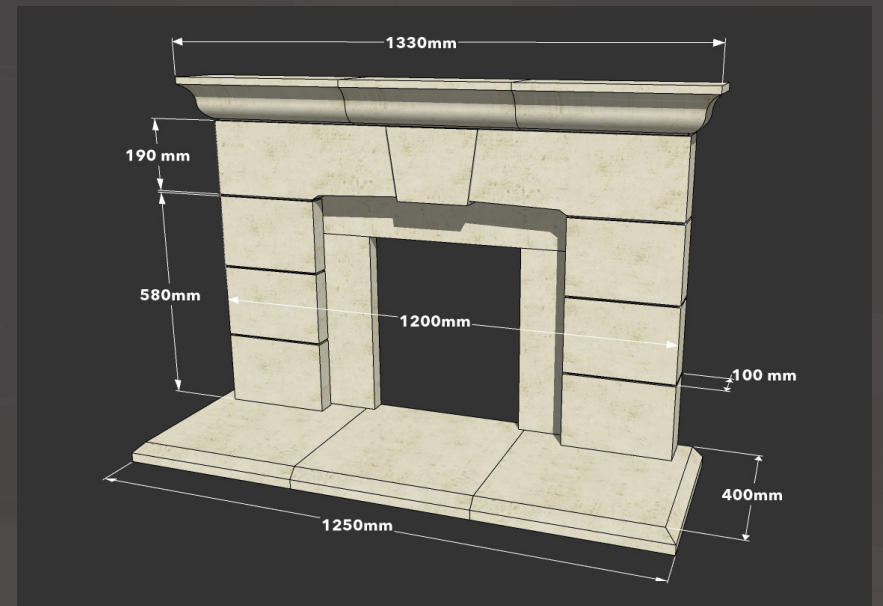

LUDLOW

HAMPTON CAST STONE