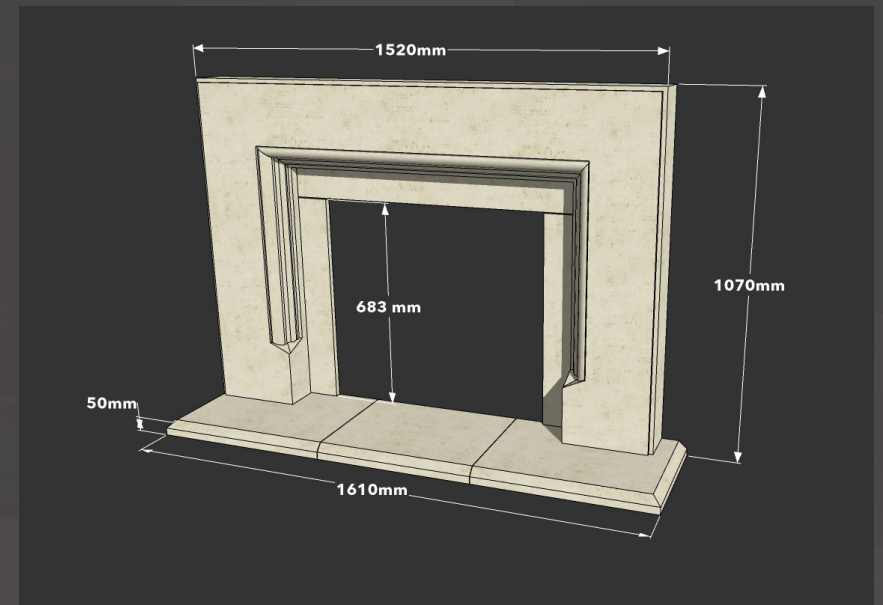

TEWKESBURY

HAMPTON CAST STONE