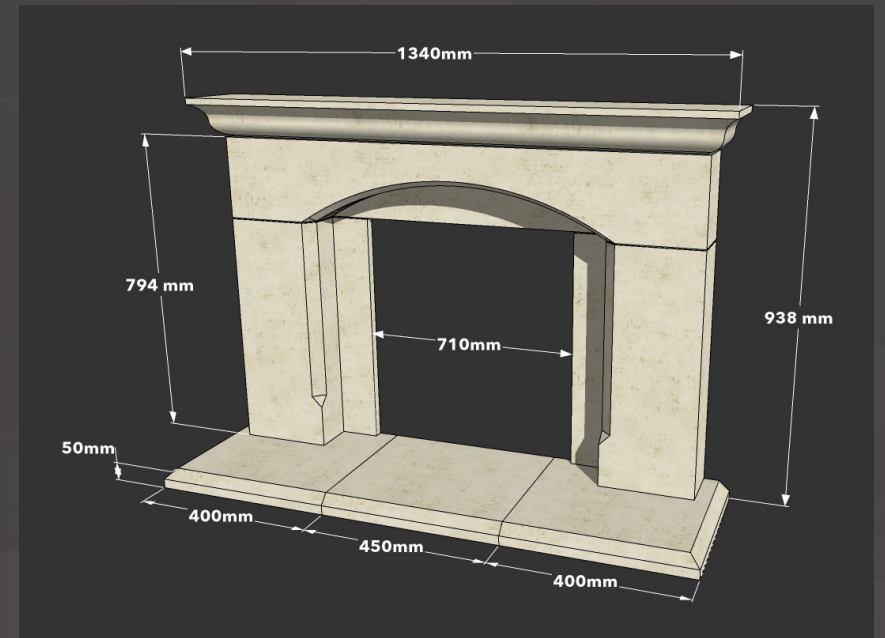

PAINSWICK

HAMPTON CAST STONE