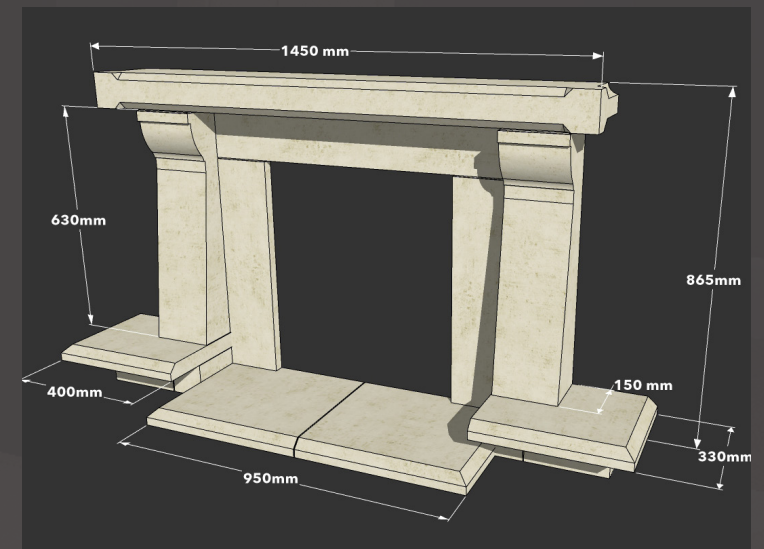

GLOUCESTER

HAMPTON CAST STONE