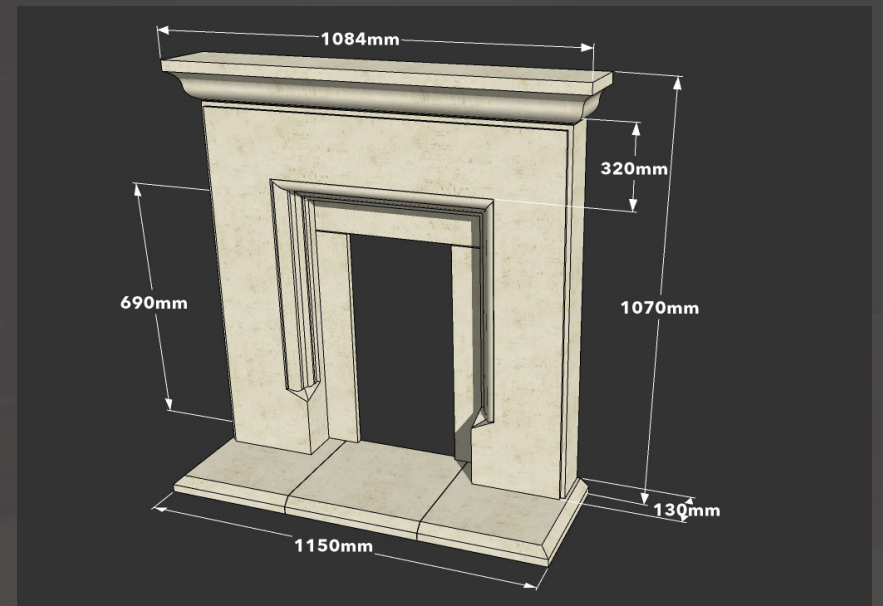

SPECIAL SUDELEY

HAMPTON CAST STONE