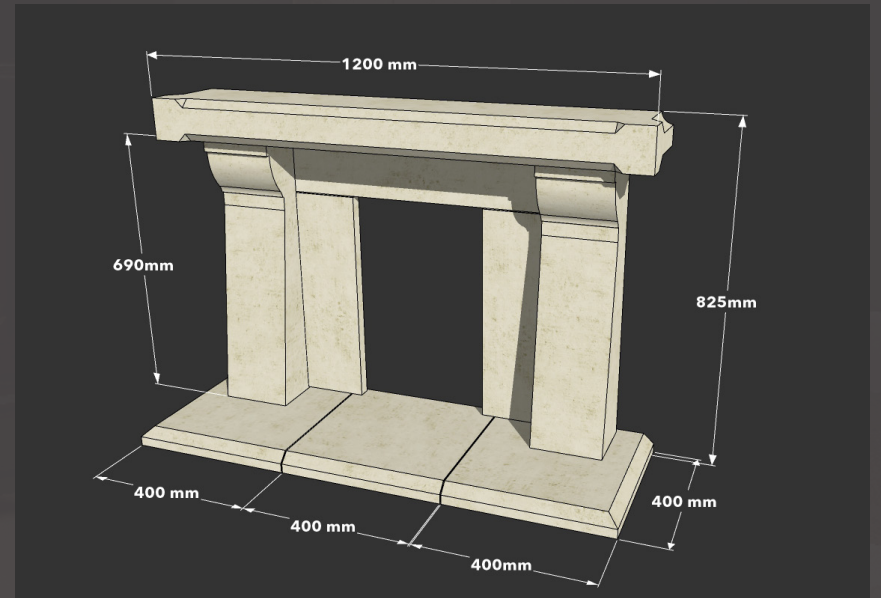

CHELTENHAM

HAMPTON CAST STONE