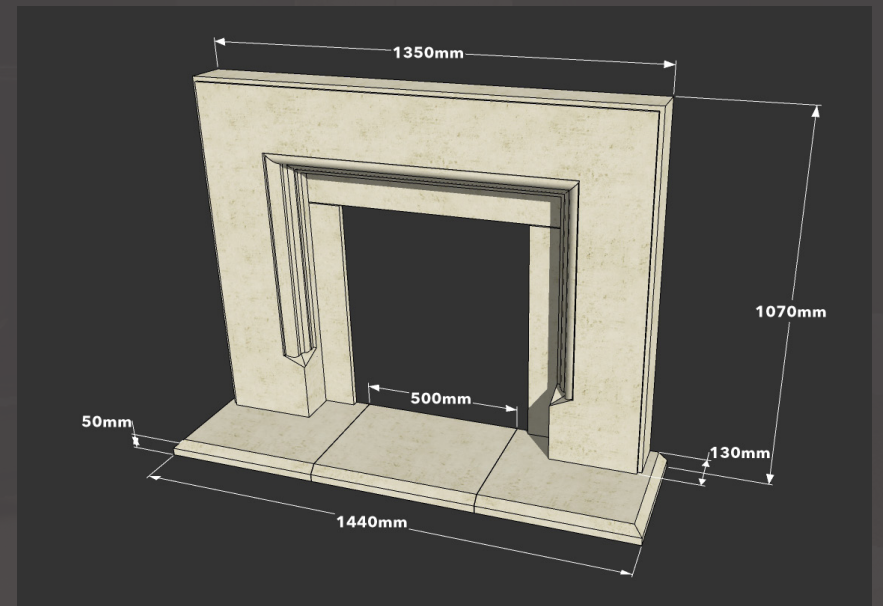

SUDELEY

HAMPTON CAST STONE