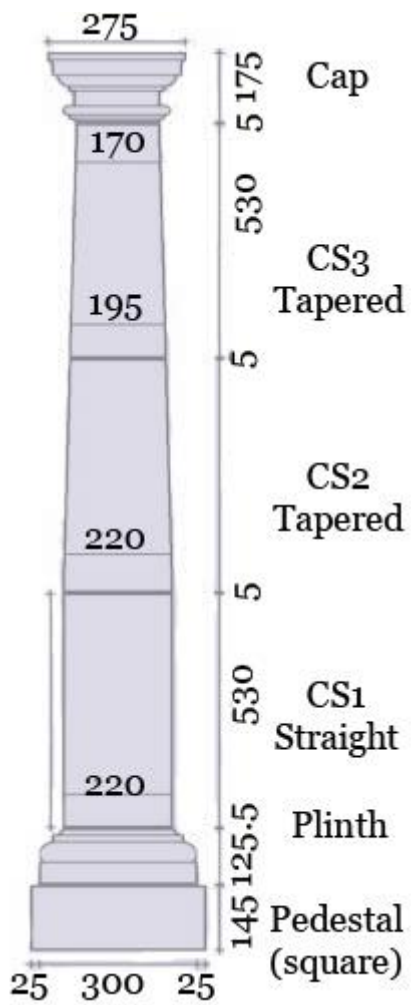

Hampton Stone Balustrade

Caps and plinths to suit pier widths also available

Hollow Section Tuscan Column

Standard Column

Hampton Cast Stone

Unit 7 Merretts Mill, Woodchester, Stroud, Gloucestershire, GL5 5EU