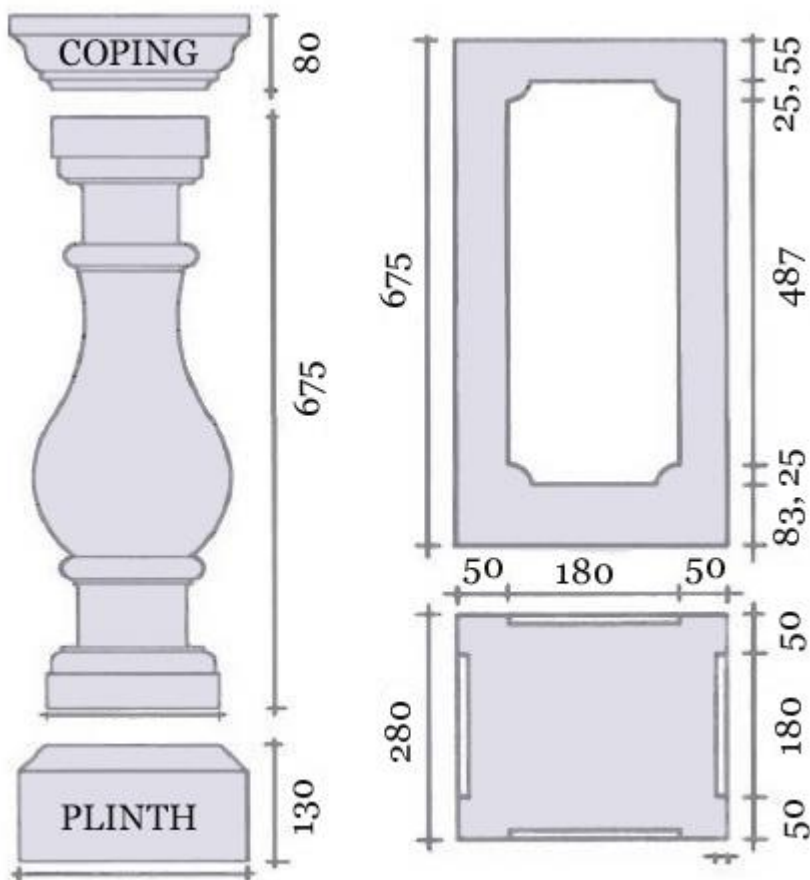

Hampton Stone Balustrade

Caps and plinths to suit pier widths also available

Hollow Section Tuscan Column

Standard Column

Hampton Cast Stone

Unit 7 Merretts Mill, Woodchester, Stroud, Gloucestershire, GL5 5EU