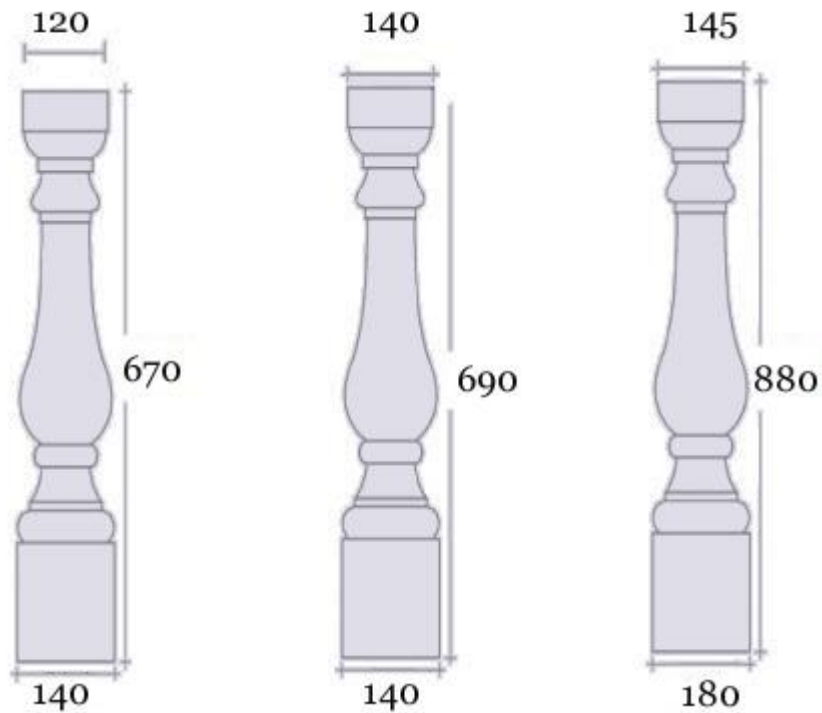

Hampton Stone Balustrade

Caps and plinths to suit pier widths also available

Hollow Section Tuscan Column

Standard Column

Hampton Cast Stone

Unit 7 Merretts Mill, Woodchester, Stroud, Gloucestershire, GL5 5EU