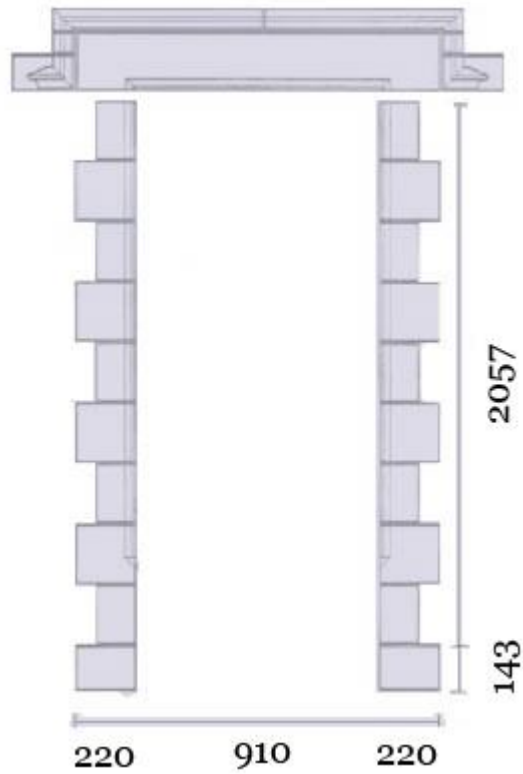

## HAMPTON CAST STONE DOOR SURROUNDS

With straight jambs and arched head

With bonded jambs and straight head with label moulding