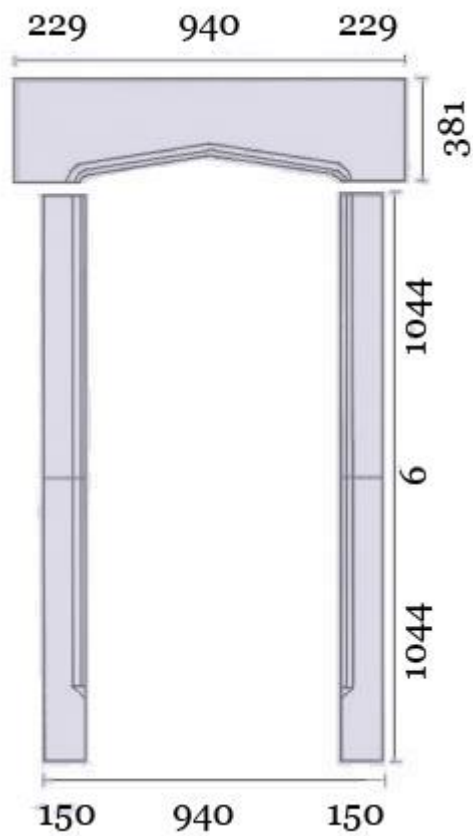

## HAMPTON CAST STONE DOOR SURROUNDS

With straight jambs and arched head

With bonded jambs and straight head with label moulding