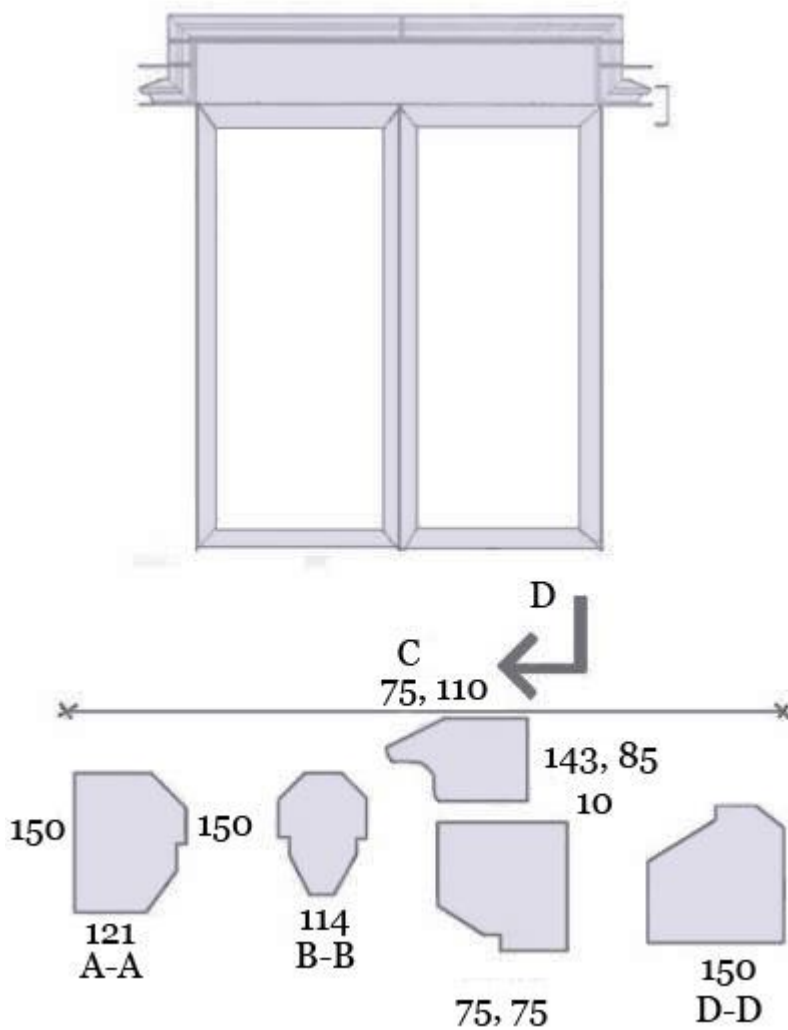

HAMPTON CAST STONE WINDOW SURROUNDS

Traditional, oval, circular or bullseye window surrounds or indeed call us to discuss your specific requirements

TRADITIONAL WINDOW

Hampton Cast Stone

Unit 7 Merretts Mill, Woodchester, Stroud, Gloucestershire, GL5 5EU

01453 836677

hamptoncaststone.co.uk

sales@hamptoncaststone.co.uk