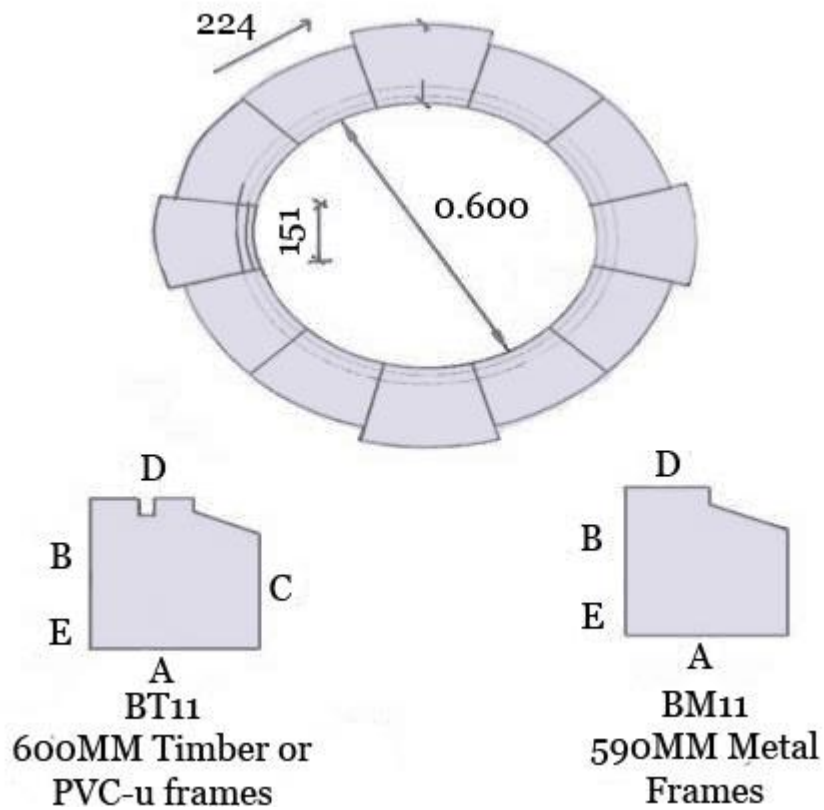

BM1
590MM Metal
Frames

Hampton Cast Stone

Unit 7 Merretts Mill, Woodchester, Stroud, Gloucestershire, GL5 5EU

01453 836677

hamptoncaststone.co.uk

sales@hamptoncaststone.co.uk

BULLSEYE SURROUNDS

Type No	A	B	C	D	E
BT11	140	140	105	75	30
BM11	140	140	105	75	30