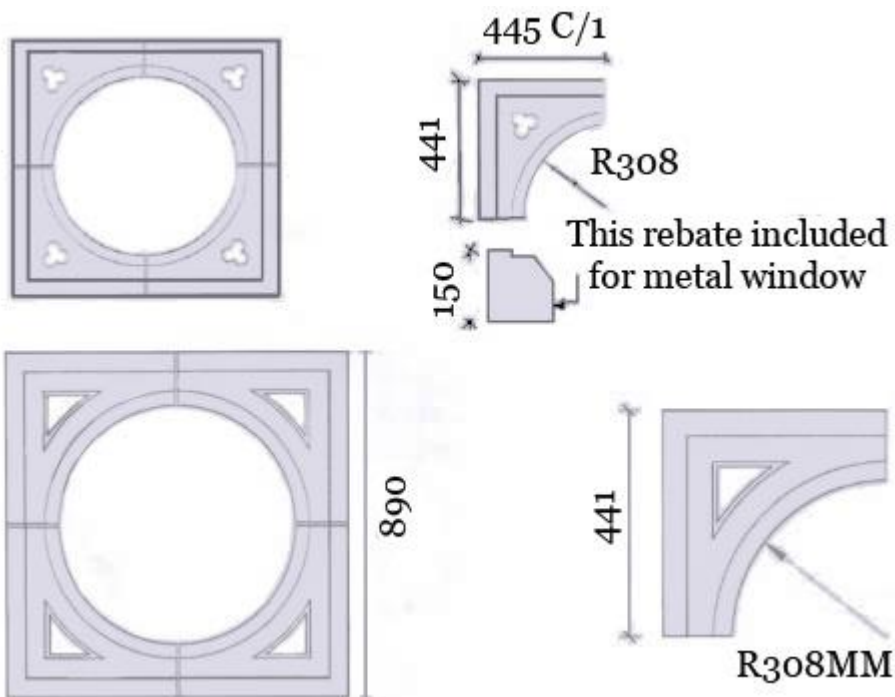

ROUND WINDOW

Hampton Cast Stone

Unit 7 Merretts Mill, Woodchester, Stroud, Gloucestershire, GL5 5EU

01453 836677

hamptoncaststone.co.uk

sales@hamptoncaststone.co.uk