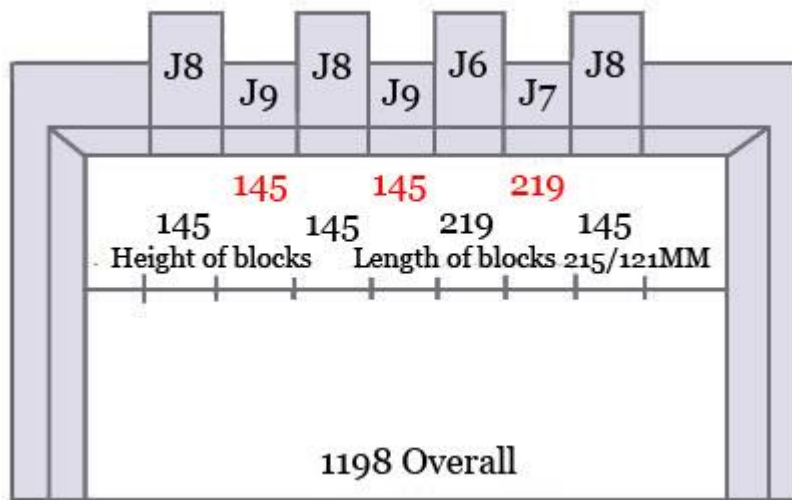

When specifying surrounds, give number of lights & surround types. If bonded jambs are required add suffix 'B.' If label moulding is required add suffix 'L'.

Hampton Cast Stone

Unit 7 Merretts Mill, Woodchester, Stroud, Gloucestershire, GL5 5EU

01453 836677

hamptoncaststone.co.uk

sales@hamptoncaststone.co.uk