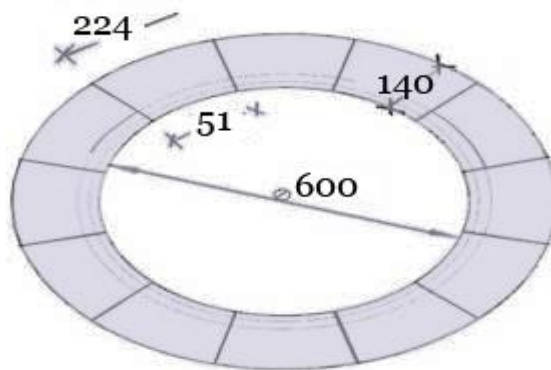

Hampton Cast Stone

Unit 7 Merretts Mill, Woodchester, Stroud, Gloucestershire, GL5 5EU

01453 836677

hamptoncaststone.co.uk

sales@hamptoncaststone.co.uk