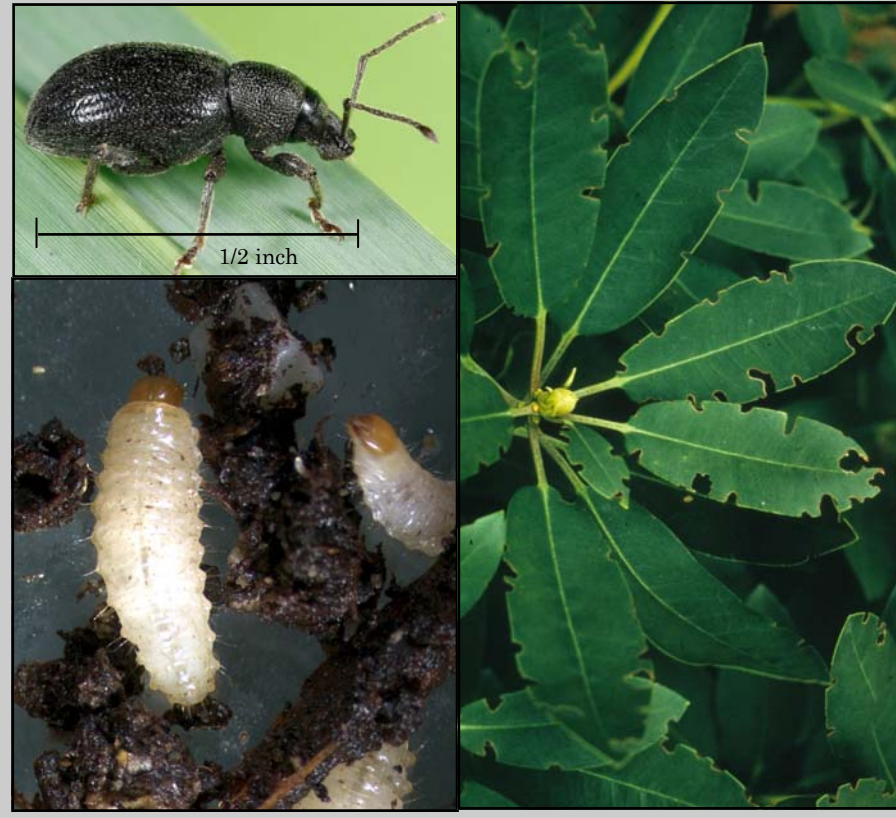

NEED HELP IDENTIFYING A PEST?

Aphids

Image Citation www.bugwood.org: Whiney Cranshaw, Colorado State University

Black Vine Weevil

Image Citation www.bugwood.org: Adults—Joseph Berger, Larvae—Mike Reding & Betsy Anderson, USDA ARS, Damage—Jim Baker, North Carolina State University

Colorado Potato Beetle

Image Citation www.bugwood.org: Adults—David Cappaert, Michigan State University, Larva—Jessica Lawrence, Eurofine Agrosience Services, Damage—USDA APHIS PPQ Archive

Hemlock Woolly Adelgid

Image Citation www.bugwood.org: Chris Evans, Illinois Wildlife Action Plan

Japanese Beetle

Image Citation www.bugwood.org: Adult and Damage—Steven Katovich, USDA Forest Service, Larva—Jim Baker, North Carolina State University