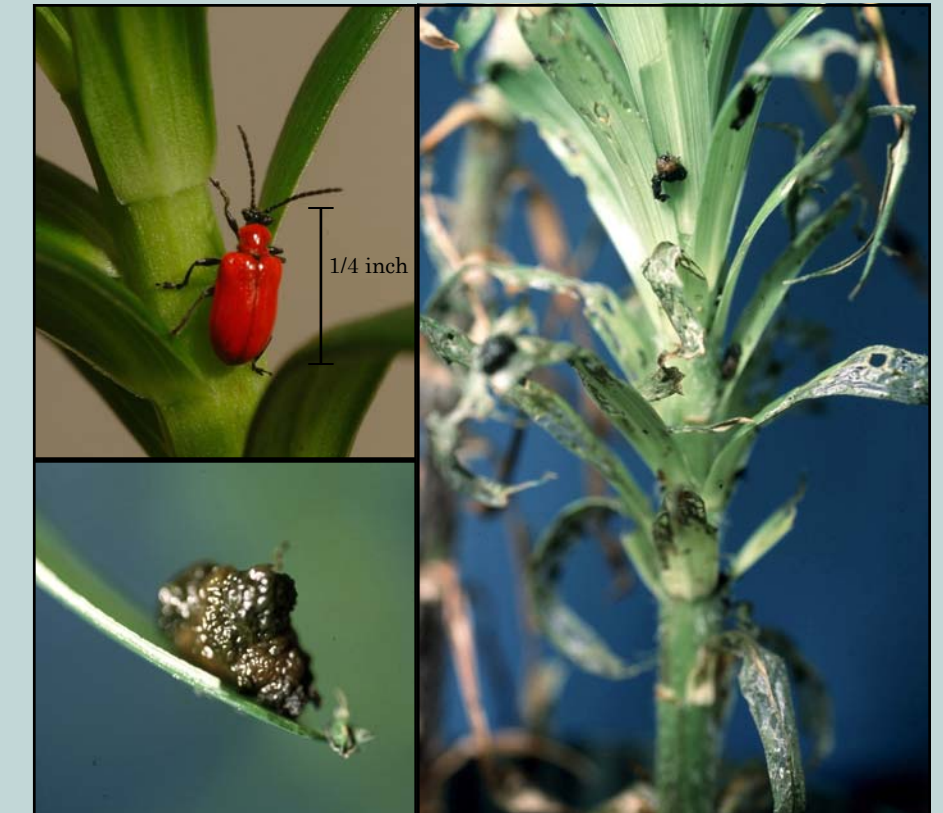

NEED HELP IDENTIFYING A PEST?

Aphids

Image Citation www.bugwood.org: Whiney Cranshaw, Colorado State University

Black Vine Weevil

Image Citation www.bugwood.org: Adults—Joseph Berger, Larvae—Mike Reding & Betsy Anderson, USDA ARS, Damage—Jim Baker, North Carolina State University

Colorado Potato Beetle

Image Citation www.bugwood.org: Adults—David Cappaert, Michigan State University, Larva—Jessica Lawrence, Eurofine Agrosience Services, Damage—USDA APHIS PPQ Archive

Hemlock Woolly Adelgid

Image Citation www.bugwood.org: Chris Evans, Illinois Wildlife Action Plan

Japanese Beetle

Image Citation www.bugwood.org: Adult and Damage—Steven Katovich, USDA Forest Service, Larva—Jim Baker, North Carolina State University

Lily Leaf Beetle

Image Citation www.bugwood.org: Adult—Lisa Tewksbury, University of Rhode Island, Larva and Damage—Richard A. Casagrande, University of Rhode Island

Mealybugs

Image Citation www.bugwood.org: Insects—US National Collection of Scale Insects Photograph Archive, USDA-ARS, Damage—Chazz Hesselein, Alabama Cooperative Extension