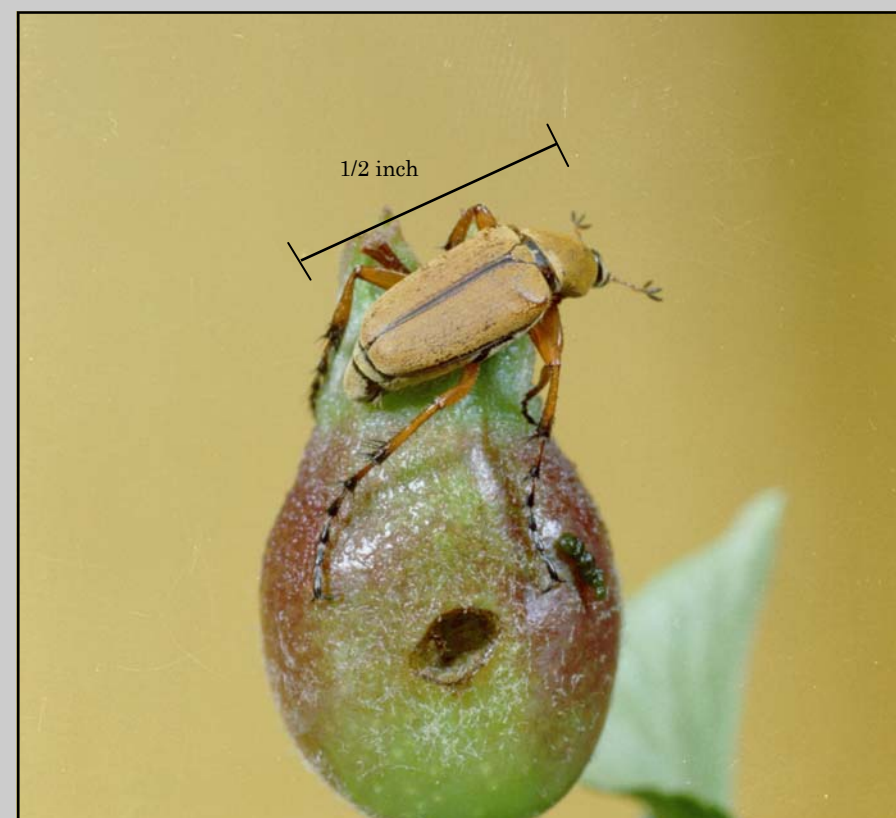

Lily Leaf Beetle

Image Citation www.bugwood.org: Adult—Lisa Tewksbury, University of Rhode Island, Larva and Damage—Richard A. Casagrande, University of Rhode Island

Mealybugs

Image Citation www.bugwood.org: Insects—US National Collection of Scale Insects Photograph Archive, USDA-ARS, Damage—Chazz Hesselein, Alabama Cooperative Extension

Rose Chafer

Image Citation www.bugwood.org: Clemson University—USDA Cooperative Extension Slide Series

Spider Mites

Image Citation www.bugwood.org: Insects—John A. Weidhass, Virginia Polytechnic Institute and State University, Damage—Whitney Cranshaw, Colorado State University

Striped Cucumber Beetle

Image Citation www.bugwood.org: Adults—Clemson University, USDA Extension Slide Series, Damage—Whitney Cranshaw, Colorado State University

Tobacco/Tomato Hornworms

Image Citation www.bugwood.org: David Jones, University of Georgia