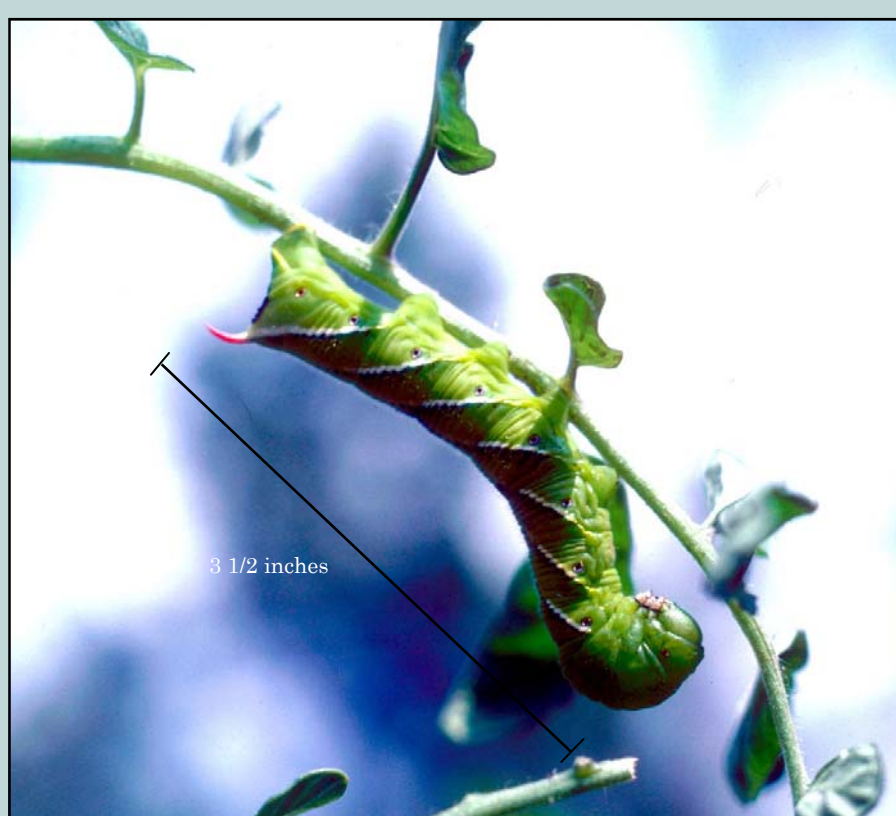

Lily Leaf Beetle

Image Citation www.bugwood.org: Adult—Lisa Tewksbury, University of Rhode Island, Larva and Damage—Richard A. Casagrande, University of Rhode Island

Mealybugs

Image Citation www.bugwood.org: Insects—US National Collection of Scale Insects Photograph Archive, USDA-ARS, Damage—Chazz Hesselein, Alabama Cooperative Extension

Striped Cucumber Beetle

Image Citation www.bugwood.org: Adults—Clemson University, USDA Extension Slide Series, Damage—Whitney Cranshaw, Colorado State University

Tobacco/Tomato Hornworms

Image Citation www.bugwood.org: David Jones, University of Georgia

Viburnum Leaf Beetle

Image Citation www.bugwood.org: Adult—Paul Weston, Cornell University (CU), Larvae—Milan Zubrik, Forest Research Institute, Slovakia, Damage—E. Richard Hoebeke, Cornell University

Your pest isn't here? **Got Pests?** can help, www.gotpests.org