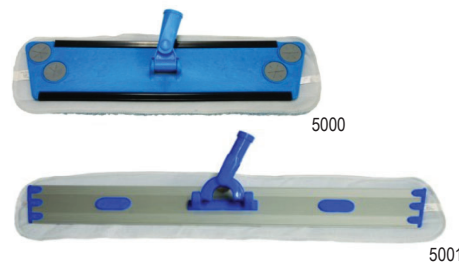

Spring Lever/Grip

77303	6	Spring Lever	Plastic	Wood	15/16"	48"	2177216
93	6	Spring Grip	Metal	Wood	1"	54"	2180100

16190

88-FG

93

Jaw Gripper

88	6	Jaw Gripper	Plastic	Fiberglass	15/16"	60"	2160107
88-FG	12	Jaw Gripper	Plastic	Fiberglass	1"	60"	2160104
88-M	12	Jaw Gripper	Plastic	Metal	15/16"	60"	2166501

Dust Mops

Dust Mops & Heads

Microfiber Dust Mops

- Hook & loop secure fasteners head to frame
- Pads are machine washable
- Includes 48" handle

MFR #	Qty/Pk	Frame	Control #
5000*	12	16" Plastic	9020107
5001*	12	22" Aluminum	9020110