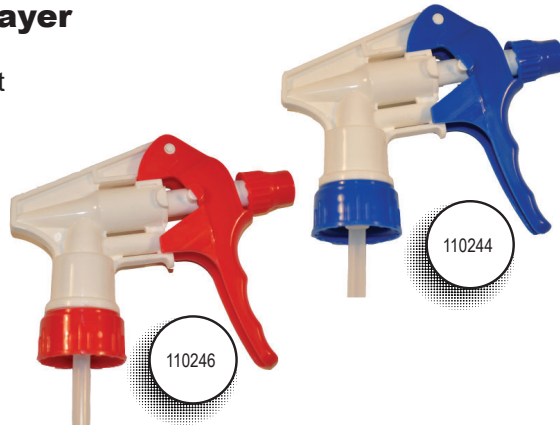

Triggers

Regular & Chemical Resistant

250 - Heavy-Duty General Use Trigger Sprayer

- Cost effective; high output (1.2 ml per stroke)
- Ergonomic design; comfortably fits in hand with rear support
- Sturdy, heavy-duty construction with enclosed piston
- Non leaking; holds up to common janitorial chemicals
- Finger grip trigger

MFR #	Qty/Case	Dip Tube Size	Style	Color	Control #
110242	200	7-1/4"	Plastic	Blue/White	1640710
110244	200	9-1/4"	Plastic	Blue/White	1640700
110246	200	9-1/4"	Plastic	Red/White	1640701