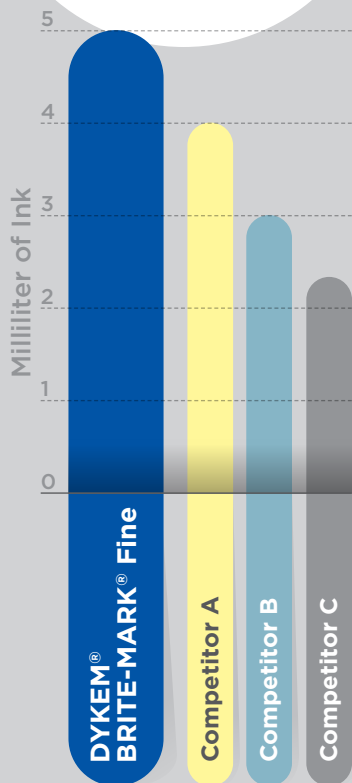

# DYKEM® BRITE-MARK® Fine Permanent Paint Marker

MARKING WITH PRECISION

UP TO **67%** MORE PAINT

Manufacturers

## FINE ADDITION TO THE BRITE-MARK® FAMILY OF PRODUCTS

DYKEM® BRITE-MARK® Fine Permanent Paint Markers scribe bright, permanent marks on all types of surfaces. Their fine marks are ideal for permanently identifying small inventory, assemblies, tools, finished products, or work-in-progress. Filled with **up to 67% more paint** than competitors' markers, BRITE-MARK® Fine Permanent Paint Markers are equipped with valve action mechanisms to prevent paint in the barrel from drying out, even when the cap is off. Additionally, reversible and replaceable bullet nibs keep your marks sharp through the full life of the marker. This all adds up to **40% less waste**.

### FEATURES

- Fine tip allows for easy labeling of small parts
- Make permanent bright marks on metal, rubber, plastic, glass, concrete, leather, stone, wood, vinyl and more
- Non-Xylene based formula
- Valve action mechanism prevents paint in the barrel from drying out, even when the cap is off
- Drying Time: 25-35 seconds

### BRITE-MARK® ROUGHNECK

BRITE-MARK® ROUGHNECK features an ultra-durable tip designed with your rusty, rough, oily, greasy and demanding jobsite in mind.

Available in **7 colors**

BLUE	YELLOW	GREEN
BLACK	ORANGE	
WHITE	RED	