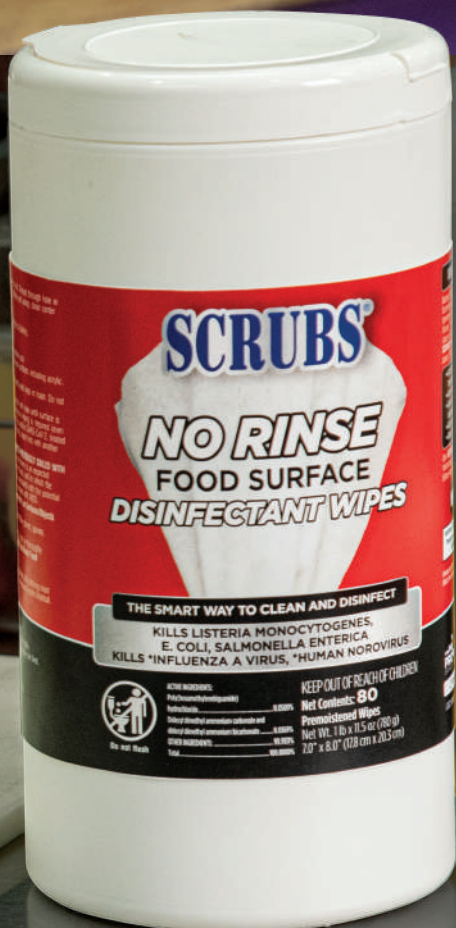

KILLS: VIRUSES

- HIV-1
- Influenza A Virus
- Human Norovirus
- Measles Virus
- SARS-Related Coronavirus 2 (cause of COVID-19)

STOP SPRAYING!

Pre-moistened wipes save time!
No chemical dilution systems.
No messy overspray.

*According to The Bureau of Labor Statistics labor data from 11/21
¹ On hard non-porous surfaces
² When used according to the directions for disinfection
³ Non-food contact sanitizer

MOUNTING BRACKETS

- Heavy duty steel construction
- Powder coat creates a rust resistant finish
- Can be mounted to virtually any flat surface (walls, vehicles, utility carts & more)
- Easy to install
- Accommodates most SCRUBS® brand products (See product index below to verify which bracket accommodates each product)

For Bucket
Part #: 49-13582

For Mid-Sized Canisters
Part #: 49-13585

**STAINLESS STEEL
CLEANER TOWELS**

- Removes: spot marks, film, fingerprints, water marks, grease
- Leaves a thin film for lasting protection
- Surface can be polished with clean, dry cloth for higher gloss
- Contains no harsh abrasives and are safe to use on most metals

Part #	Fragrance	Net Contents	Container Type	Towel Size
91930	citrus	30 towels	mid-sized canister	9.75" x 10.5"

**ONE CLEAN, POLISH,
BRIGHTEN AND
STEP PROTECT**

SCRUBS® STAINLESS STEEL Cleaner Towels clean, polish, brighten and protect all in one step. This powerful formula prevents water marks and corrosion and preserves the high luster of stainless steel. They are ideal for drinking fountains, elevators, metal appliances and more.