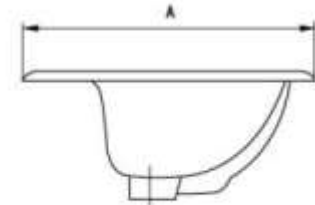

CABALO

Where performance meets design.

TP1919R Edmonton Drop In Lavatory

Features:

- 19" Diameter
- Ceramic
- 4" CC
- Overflow
- White

	inch	mm
A	19.0	483
B	19.0	483
C	7.9	200
D	7.1	180
E	2.4	60
F	4.0	102