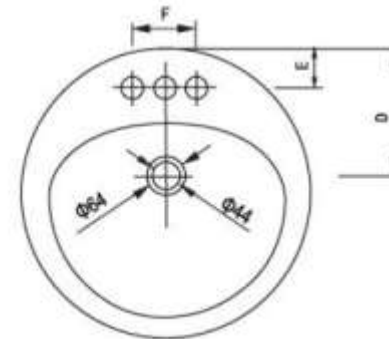

CABALO

Where performance meets design.

TP1919R Edmonton Drop In Lavatory

Features:

- 19" Diameter
- Ceramic
- 4" CC
- Overflow
- White

	inch	mm
A	19.0	483
B	19.0	483
C	7.9	200
D	7.1	180
E	2.4	60
F	4.0	102