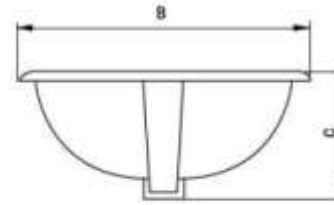

CABALO

Where performance meets design.

TP1919R Edmonton Drop In Lavatory

Features:

- 19" Diameter
- Ceramic
- 4" CC
- Overflow
- White

	inch	mm
A	19.0	483
B	19.0	483
C	7.9	200
D	7.1	180
E	2.4	60
F	4.0	102