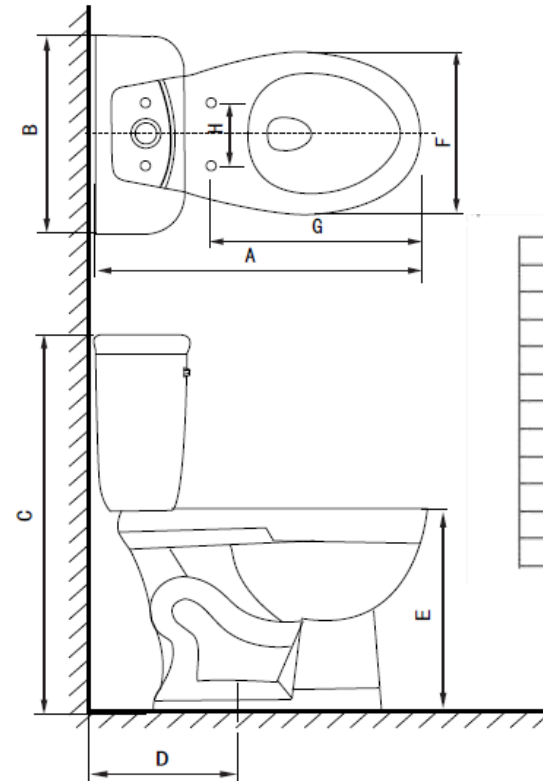

### Features:

- MAP 1000 grams
- 18" height from floor to the top of the bowl rim
- 1.6 GPF / 6L flush
- 2" completely glazed trapway
- 2" diameter flapper
- Anti-siphon quiet refill valve, non ballcock style
- Ceramic with jet siphon action bowl flush design
- Large water surface in bowl
- White or chrome plated trip lever
- 12 inch rough in
- Lined tank
- Includes toilet seat, wax seal and floor bolts
- Colour: White

	inch	mm
A	28.5	725
B	17.3	440
C	33.5	850
D	12.0	305
E	18.1	460
F	14.2	360
G	18.5	470
H	5.5	140
I	19.7	500
J	9.7	247
K	6.0	152