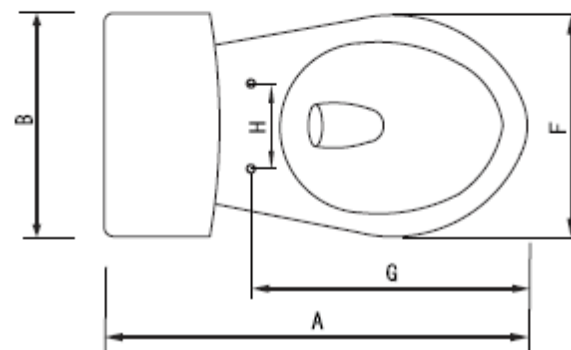

CABALO

Where performance meets design.

Z66E17/S66348 Hollywood

Features:

MAP 800 grams

17.3" height from floor to the top of the bowl rim

1.28 GPF/4.8L high efficient single flush

Anti-siphon quiet refill valve, non ballcock style

Jet siphon action bowl flush design

3" flapper, 12" rough in

All in one package, not included water supply line

With lined tank

Soft close seat cover

	Inch	mm
A	28.2	715
B	15.3	390
C	32.3	820
D	12	304
E	17.3	440
F	14.4	365
G	18	457
H	5.5	140