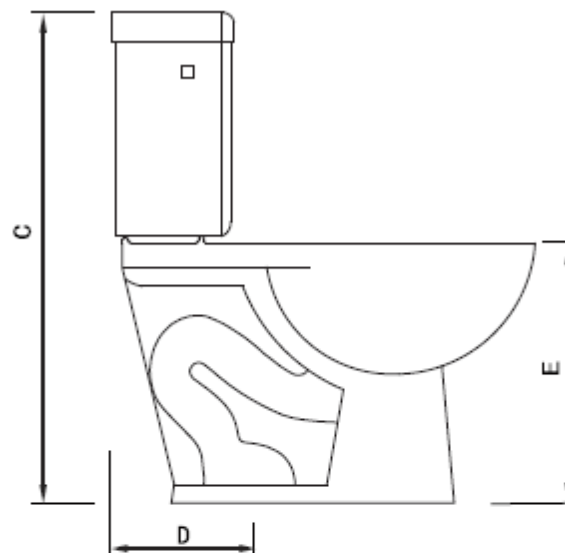

CABALO

Where performance meets design.

Z66E17/S66348 Hollywood

Features:

MAP 800 grams

17.3" height from floor to the top of the bowl rim

1.28 GPF/4.8L high efficient single flush

Anti-siphon quiet refill valve, non ballcock style

Jet siphon action bowl flush design

3" flapper, 12" rough in

All in one package, not included water supply line

With lined tank

Soft close seat cover

	Inch	mm
A	28.2	715
B	15.3	390
C	32.3	820
D	12	304
E	17.3	440
F	14.4	365
G	18	457
H	5.5	140