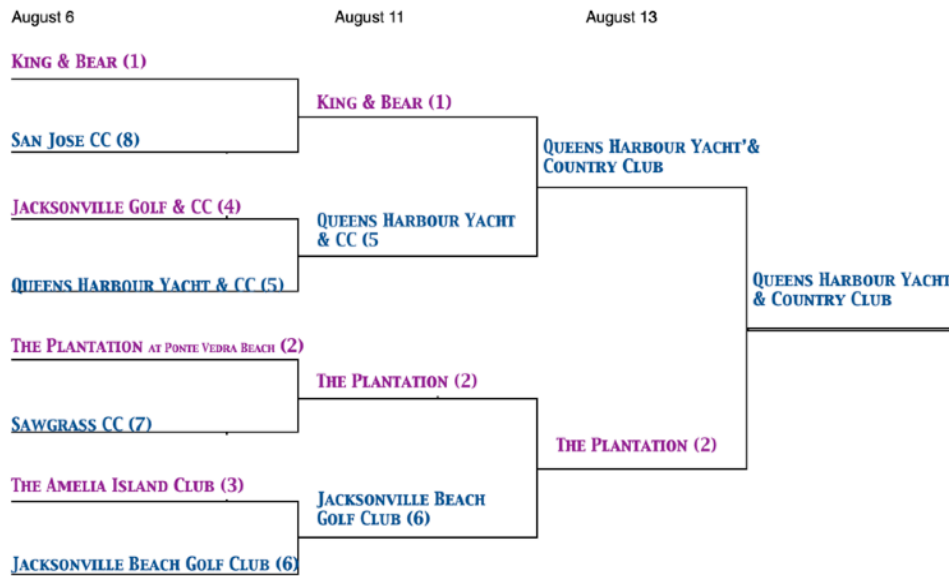

2013-2014

2014 Summer Team Play Championship Playoffs

2015 - 2016

2015 SUMMER TEAM PLAY CHAMPIONS
AUGUST 13, 2015 AT
JACKSONVILLE GOLF & COUNTRY CLUB

Congratulations Ladies

2015 Summer Team Championship Playoffs
Color Code: AREA WINNERS WILD CARDS

2016 Summer Team Play Championship

2017 - 2018

JACKSONVILLE SUMMER
TEAM PLAY

2017 Summer Team Championship Playoffs

(Color Code: AREA WINNERS WILD CARDS)

JACKSONVILLE SUMMER
TEAM PLAY

2018 Summer Team Championship Playoffs

(Color Code: AREA WINNERS SEEDS 1-5 ~ WILD CARDS SEEDS 6-8)

2019 & 2021 COVID 2020 - No Games

JACKSONVILLE SUMMER
TEAM PLAY

2019 Summer Team Championship Playoffs (Color Code: AREA WINNERS, WILD CARDS, PLAY OFF LOCATIONS)