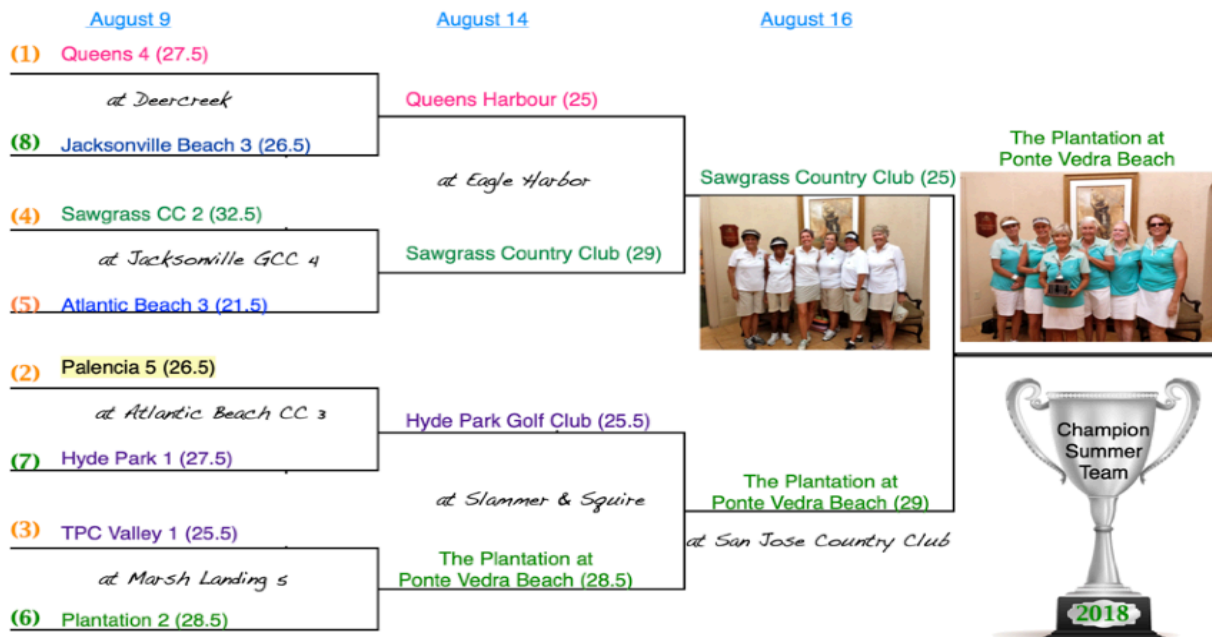

2016 Summer Team Play Championship

2017 - 2018

JACKSONVILLE SUMMER
TEAM PLAY

2017 Summer Team Championship Playoffs

(Color Code: AREA WINNERS WILD CARDS)

JACKSONVILLE SUMMER
TEAM PLAY

2018 Summer Team Championship Playoffs

(Color Code: AREA WINNERS SEEDS 1-5 ~ WILD CARDS SEEDS 6-8)

2019 & 2021 COVID 2020 - No Games

JACKSONVILLE SUMMER
TEAM PLAY

2019 Summer Team Championship Playoffs (Color Code: AREA WINNERS, WILD CARDS, PLAY OFF LOCATIONS)

JACKSONVILLE SUMMER
TEAM PLAY

2021 Summer Team Championship Playoffs (Color Code: AREA WINNERS WILD CARDS)

2022 - 2023

JACKSONVILLE SUMMER
TEAM PLAY

2022 Summer Team Championship Playoffs (Color Code: AREA WINNERS WILD CARDS)