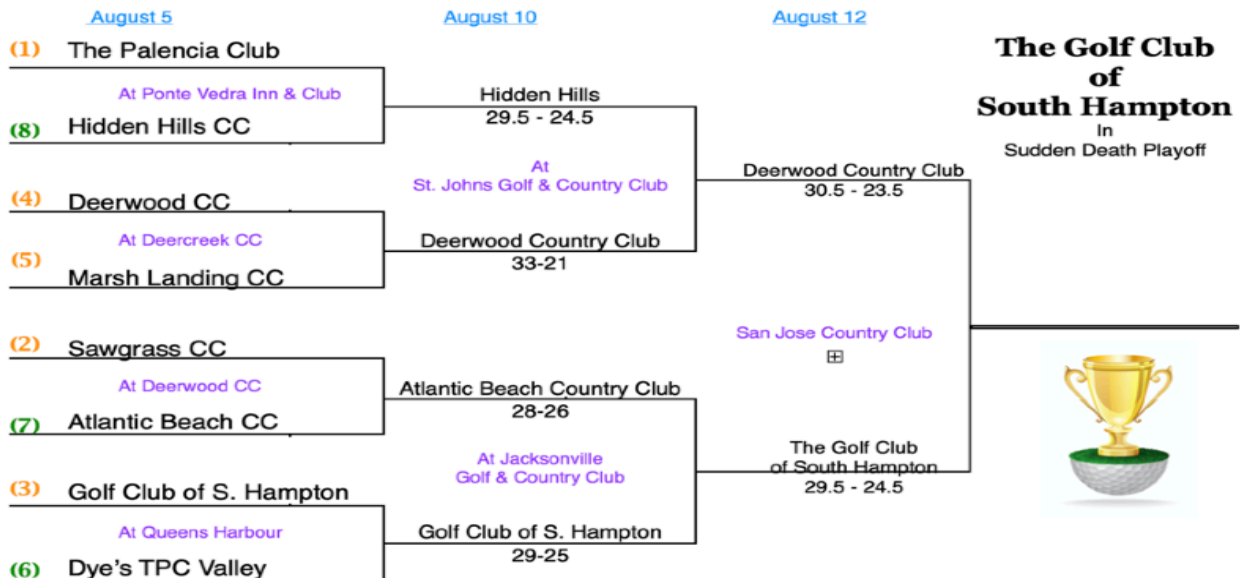

(Color Code: AREA WINNERS SEEDS 1-5 ~ WILD CARDS SEEDS 6-8)

2019 & 2021 COVID 2020 - No Games

JACKSONVILLE SUMMER
TEAM PLAY

2019 Summer Team Championship Playoffs (Color Code: AREA WINNERS, WILD CARDS, PLAY OFF LOCATIONS)

JACKSONVILLE SUMMER
TEAM PLAY

2021 Summer Team Championship Playoffs (Color Code: AREA WINNERS WILD CARDS)

2022 - 2023

JACKSONVILLE SUMMER
TEAM PLAY

2022 Summer Team Championship Playoffs (Color Code: AREA WINNERS WILD CARDS)

August 11

August 16

August 18

(1) Hidden Hills Golf Club 27.5

At GC of South Hampton

(8) Fleming Island Golf Club 26.5

Hidden Hills Golf Club 24.5

At Ponte Vedra Inn & Club Ocean

(4) Marsh Landing Country Club 25.5

At Deerwood

(5) Jacksonville Golf & Country Club 28.5

Jacksonville Golf & Country Club 29.5

Jacksonville Golf & Country Club 26.5

The Palencia Club

(2) Sawgrass Country Club 31.5