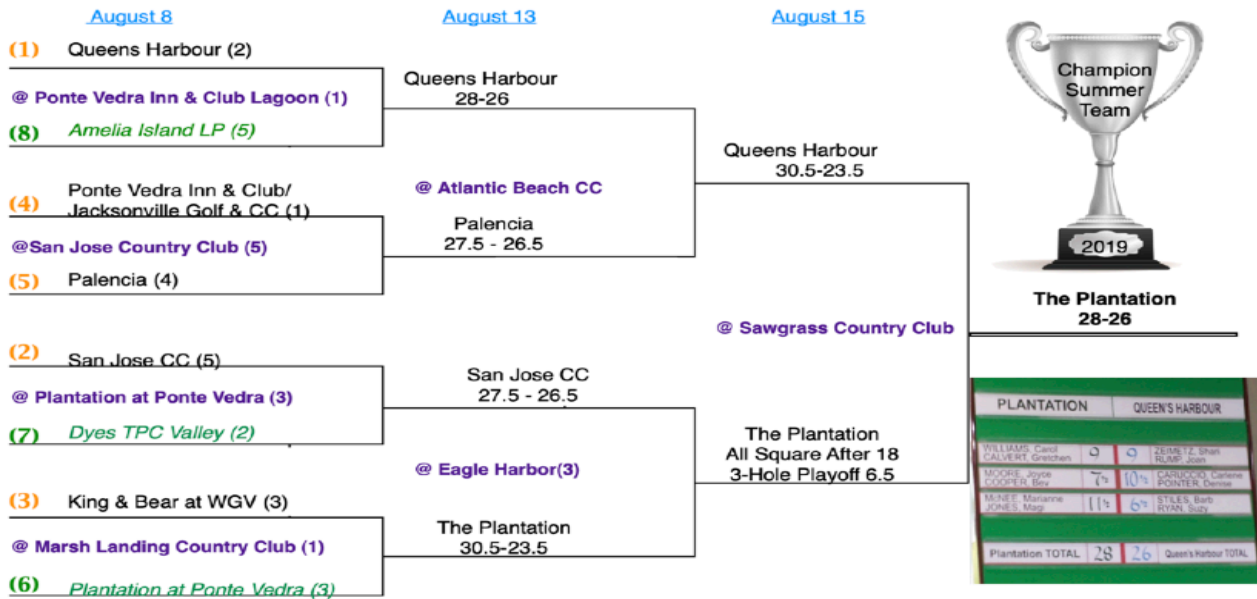

2016 Summer Team Play Championship

2017 - 2018

JACKSONVILLE SUMMER
TEAM PLAY

2017 Summer Team Championship Playoffs

(Color Code: AREA WINNERS WILD CARDS)

JACKSONVILLE SUMMER
TEAM PLAY

2018 Summer Team Championship Playoffs

(Color Code: AREA WINNERS SEEDS 1-5 ~ WILD CARDS SEEDS 6-8)

2019 & 2021 COVID 2020 - No Games

JACKSONVILLE SUMMER
TEAM PLAY

2019 Summer Team Championship Playoffs (Color Code: AREA WINNERS, WILD CARDS, PLAY OFF LOCATIONS)

JACKSONVILLE SUMMER
TEAM PLAY

2021 Summer Team Championship Playoffs (Color Code: AREA WINNERS WILD CARDS)

2022 - 2023

JACKSONVILLE SUMMER
TEAM PLAY

2022 Summer Team Championship Playoffs (Color Code: AREA WINNERS WILD CARDS)

(4) Marsh Landing Country Club 25.5

At Deerwood

(5) Jacksonville Golf & Country Club 28.5

Jacksonville Golf & Country Club 29.5

Jacksonville Golf & Country Club 26.5

The Palencia Club

(2) Sawgrass Country Club 31.5