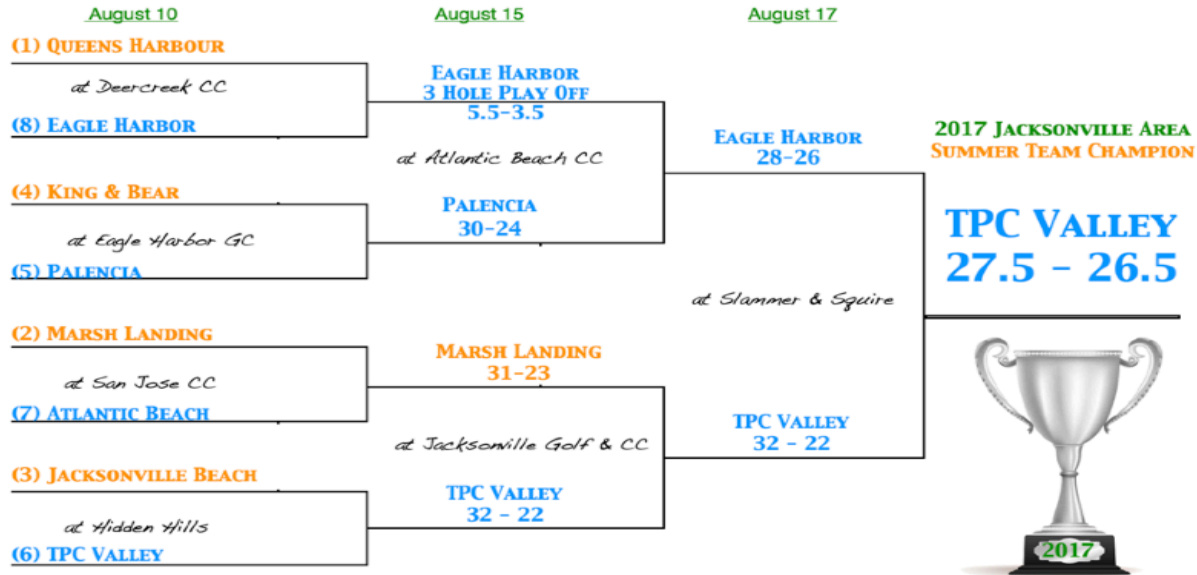

2016 Summer Team Play Championship

2017 - 2018

JACKSONVILLE SUMMER
TEAM PLAY

2017 Summer Team Championship Playoffs

(Color Code: AREA WINNERS WILD CARDS)

JACKSONVILLE SUMMER
TEAM PLAY

2018 Summer Team Championship Playoffs

(Color Code: AREA WINNERS SEEDS 1-5 ~ WILD CARDS SEEDS 6-8)

2019 & 2021 COVID 2020 - No Games

JACKSONVILLE SUMMER
TEAM PLAY

2019 Summer Team Championship Playoffs (Color Code: AREA WINNERS, WILD CARDS, PLAY OFF LOCATIONS)