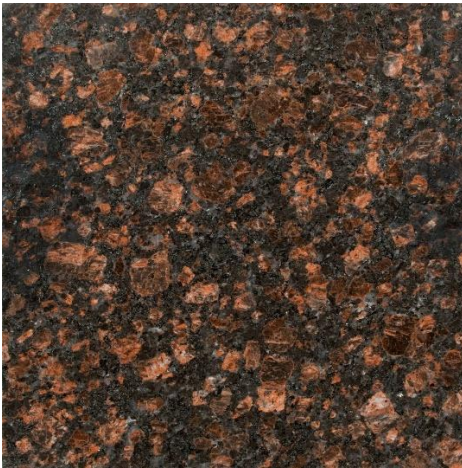

## **GRANITE LEVEL 2 Colors (continued)**

**MOON WHITE 3cm – L2 Granite**

**VANILLA 3cm – L2 Granite**

**WHITE ORNAMENTAL 3cm – L2 Granite**

**TAN BROWN 3cm – L2 Granite**

**STEEL GREY 3cm – L2 Granite**

**SANTA CECILIA 3cm – L2 Granite**

**SANTA CECILIA LIGHT 3cm – L2 Granite**

**NEW VENETIAN GOLD 3cm – L2 Granite**

**AMARELLO ORNAMENTAL 3cm – L2 Granite**

Current colors, effective Aug. 2023