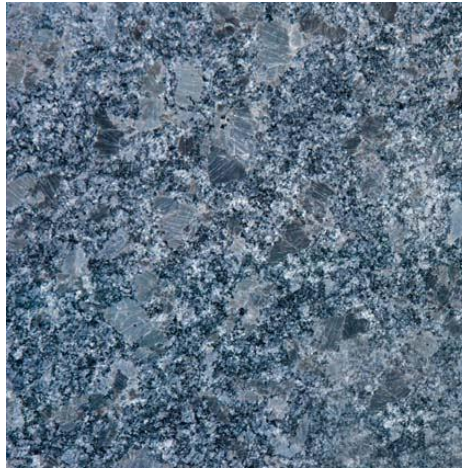

## **GRANITE LEVEL 2 Colors (continued)**

**MOON WHITE 3cm – L2 Granite**

**VANILLA 3cm – L2 Granite**

**WHITE ORNAMENTAL 3cm – L2 Granite**

**TAN BROWN 3cm – L2 Granite**

**STEEL GREY 3cm – L2 Granite**

**SANTA CECILIA 3cm – L2 Granite**

**SANTA CECILIA LIGHT 3cm – L2 Granite**

**NEW VENETIAN GOLD 3cm – L2 Granite**

**AMARELLO ORNAMENTAL 3cm – L2 Granite**

Current colors, effective Aug. 2023