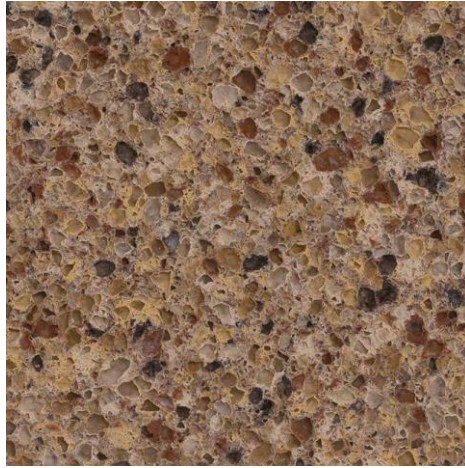

Lou Backover

Business Development Representative, Residential and Commercial

mobile: 215.519.8327 | office: 215 551 1780

lou.backover@granite-direct.net

QUARTZ LEVEL 4 Colors (continued)

FOSSIL BROWN 3cm – L4 Quartz

CORONADO 3cm – L4 Quartz

BEDROCK 3cm – L4 Quartz

ASH GREY 3cm – L4 Quartz

ALPINE 3cm – L4 Quartz

SNOW WHITE 3cm – L4 Quartz

FROST WHITE 3cm – L4 Quartz