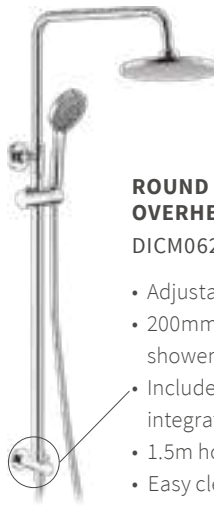

**ROUND PUSH BUTTON SHOWER KIT**  
DICM0616 **£109**

- 700mm rail
- 3 mode push button handset
- 1.5m hose PVC
- Easy clean
- Stainless steel riser with soap dish holder

**ROUND SHOWER KIT OVERHEAD AND HANDSET**  
DICM0626 **£251**