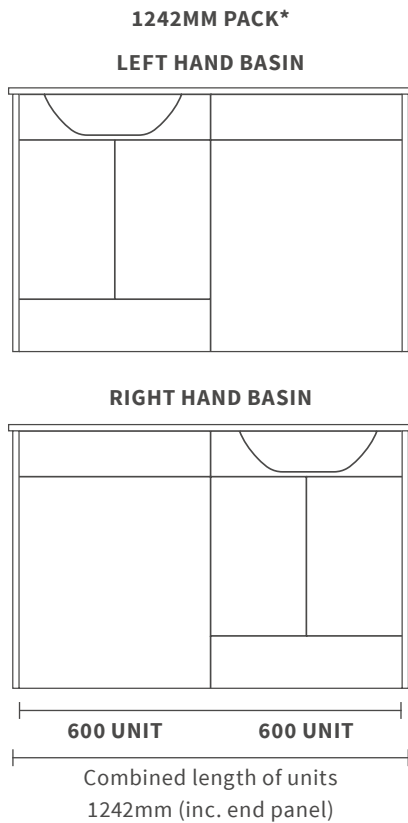

Fitted Furniture *Useful information for integrated basin packs*

*Pack includes one piece resin basin (1 tap hole), 600mm basin unit, 600mm WC unit, 2 end panels and plinth.

**Pack includes one piece resin basin (1 tap hole), 600mm basin unit, 300mm 3 drawer unit, 600mm WC unit, 2 end panels and plinth.

OR

Pack includes one piece resin basin (1 tap hole), 600mm basin unit, 300mm 1 door base unit, 600mm WC unit, 2 end panels and plinth.

(FOR BENITA)

Pack includes one piece resin basin (1 tap hole), 600mm basin unit, 300mm 1 door, 1 drawer unit, 600mm WC unit, 2 end panels and plinth.

OR

Pack includes one piece resin basin (1 tap hole), 600mm basin unit, 300mm 1 door base unit, 600mm WC unit, 2 end panels and plinth.

Texture

DESCRIPTION	MATT WHITE	MATT GRAPHITE GREY	PRICE
300mm 3 Drawer Unit	DIFT2366	DIFT2390	£625
300mm 1 Door Base Unit	DIFT2368	DIFT2392	£333
300mm 1 Door Wall Unit	DIFT2370	DIFT2394	£302
600mm 3 Drawer Unit	DIFT2372	DIFT2396	£712
600mm 2 Door Basin Unit	DIFT2374	DIFT2398	£436
300mm 2 Door Tall Unit	DIFT2376	DIFT2400	£641
600mm 2 Door Wall Unit	DIFT2378	DIFT2402	£395
600mm 2 Door Mirrored Wall Unit	DIFT2380	DIFT2404	£405
600mm WC Unit	DIFT2382	DIFT2406	£369
2.4m Plinth (height 150mm)	DIFT2384	DIFT2408	£82
Base End Panel 330 x 900mm	DIFT2386	DIFT2410	£138
Tall End Panel 330 x 2200mm	DIFT2388	DIFT2412	£272
Over Handle 200mm Matt Black (Single)	DIFH0042		£30
Over Handle 200mm Brushed Brass (Single)	DIFH0044		£30
Over Handle 200mm Chrome (Single)	DIFH0046		£30
D Handle 330mm Matt Black (Single)	DIFH0050		£36
D Handle 330mm Brushed Brass (Single)	DIFH0048		£36
D Handle 170mm Matt Black (Single)	DIFH0066		£15
D Handle 170mm Brushed Brass (Single)	DIFH0064		£15

Texture worktops, see page 333.

For more information on integrated basin packs, see page 329.