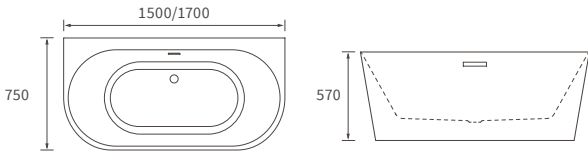

Freestanding baths

LINTON FLOORSTANDING BATH

Capacity 1500x750x570mm - 187 litres

Capacity 1700x750x570mm - 210 litres