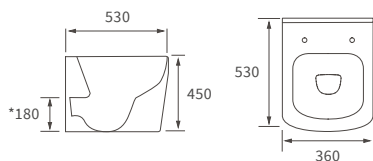

BACK TO WALL PAN COMFORT HEIGHT

Back to Wall Pan Coupling to soil stack:
Straight out and straight down
Distance from soil pipe spigot to wall: 95mm
For use with concealed cistern