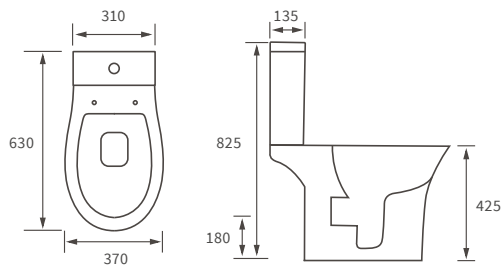

Sandro

CLOSE COUPLED PAN AND CISTERN

Open back

Coupling to soil stack: Straight out and straight down

Distance from soil pipe spigot to wall: 194mm

Cistern inlet position: Right