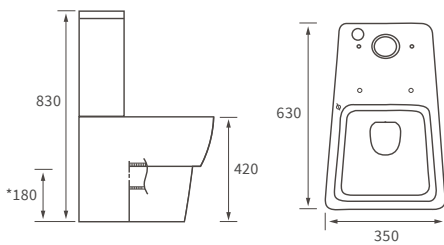

CLOSE COUPLED PAN AND CISTERN

Coupling to soil stack: Straight out and straight down

Distance from soil pipe spigot to wall: 225mm

Cistern inlet position: Left