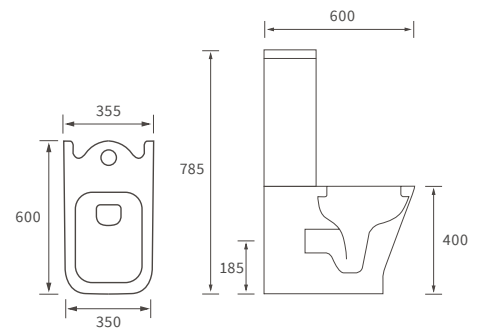

CLOSE COUPLED PAN AND CISTERN
Fully Shrouded
Coupling to soil stack:
Straight out and straight down
Distance from soil pipe spigot to wall: 164mm
Cistern inlet position: Left