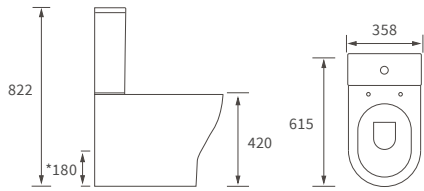

RIMLESS CLOSE COUPLED PAN AND CISTERN FULLY SHROUDED

Lily