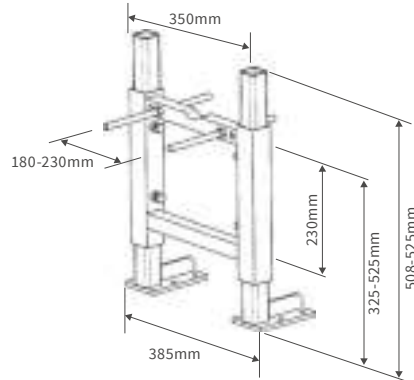

WALL HUNG WC FRAME
Excl. Cistern