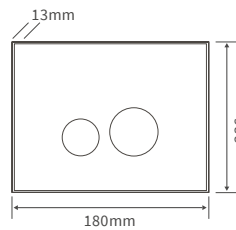

REFLECT FLUSHPLATE