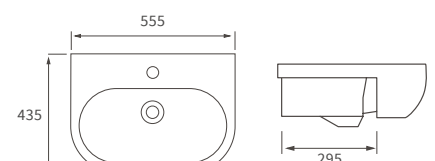

SEMI RECESSED BASIN

555 x 435mm