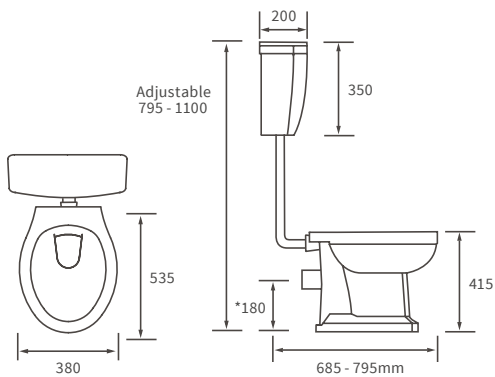

Coupling to soil stack:

Straight out, straight down, Left or Right

Distance from soil pipe spigot to wall: Adjustable

Cistern inlet position: Left

LOW LEVEL PAN AND CISTERN