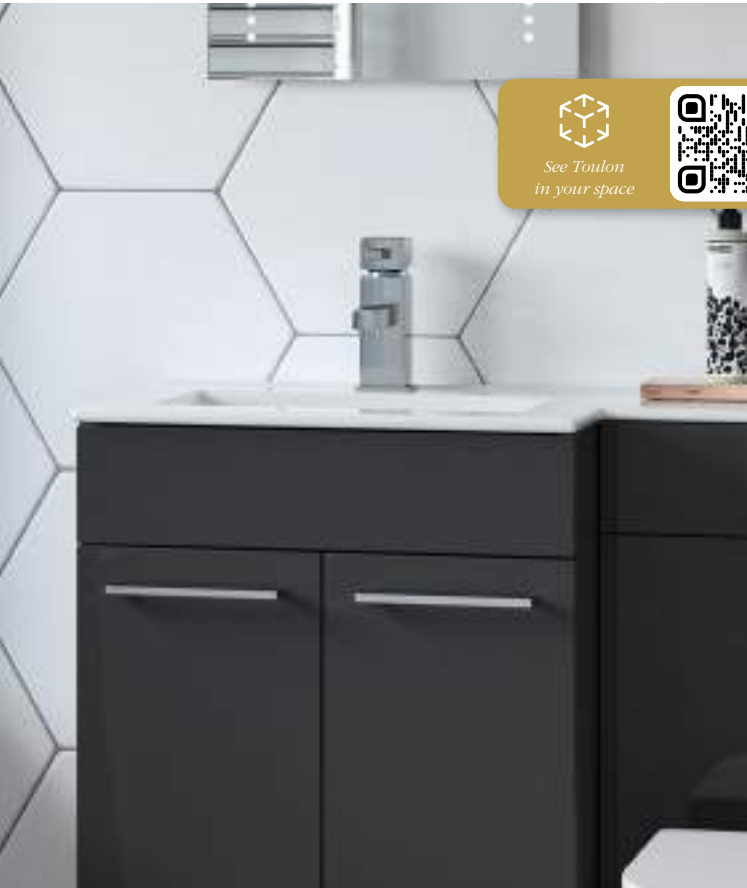

Toulon Chrome

See Toulon
in your space