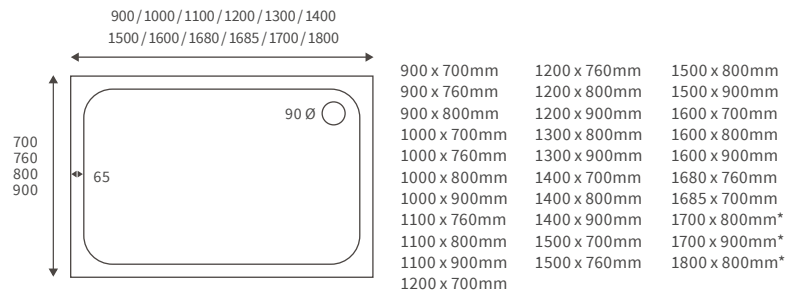

LOW PROFILE RECTANGULAR TRAYS