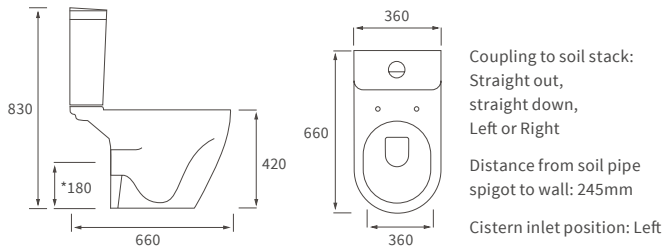

RIMLESS CLOSE COUPLED PAN AND CISTERN OPEN BACK