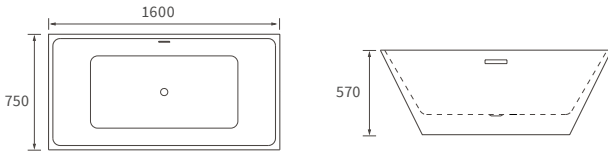

HOXTON FLOORSTANDING BATH

Capacity 215 litres