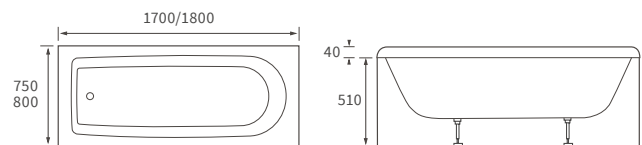

MIAMI SINGLE END BATH

Capacity 1700 x 750mm 180 litres, 1700 x 800mm - 190 litres, 1800 x 800mm 200 litres