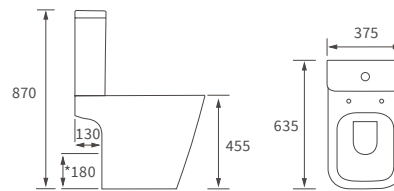

CLOSE COUPLED WC RIMLESS OPEN BACK COMFORT HEIGHT

Coupling to soil stack:
Straight out and
straight down and left
or right
Distance from soil pipe
spigot to wall: 205mm
Cistern inlet position:
Left