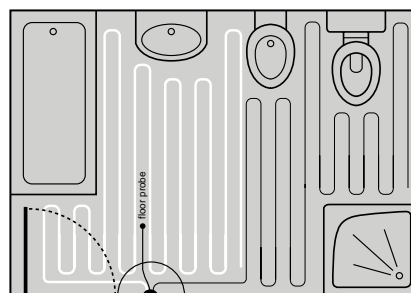

Warmup® undertile heating

1.5 - 2.4m²	DIUH0002	300W	1.30A
2.5 - 3.4m²	DIUH0004	400W	1.74A
3.5 - 4.4m²	DIUH0006	600W	2.61A
4.5 - 5.9m²	DIUH0008	800W	3.48A
6.0 - 6.9m²	DIUH0006 & DIUH0004	1000W	4.35A
7.0 - 8.4m²	DIUH0006 x 2	1200W	5.22A
8.5 - 9.9m²	DIUH0008 & DIUH0006	1400W	6.09A
10 - 11.4m²	DIUH0008 x 2	1600W	6.96A

Undertile Wire System can be configured around any shape