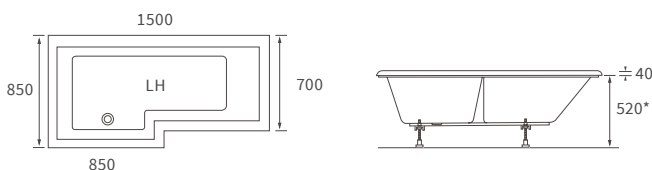

## Shower baths

**NAVARRE 1700 L SHAPE SHOWER BATH LH AND RH**

Overall height including screen 2050mm. Capacity 180 litres

\*520mm with acrylic panel, 480mm with wood panel

**NAVARRE 1500 L SHAPE SHOWER BATH LH AND RH**