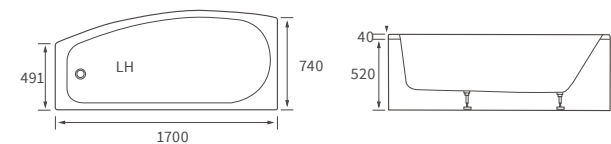

KISMET SINGLE END BATH LH AND RH

Capacity 170 litres