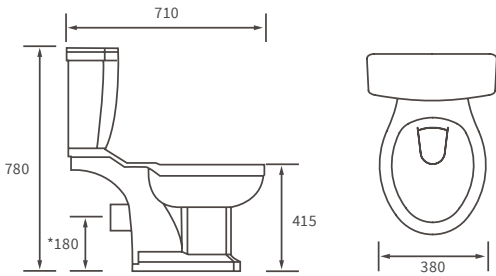

Sherbourne

CLOSE COUPLED PAN AND CISTERN

Coupling to soil stack: Straight out, straight down, Left or Right

Distance from soil pipe spigot to wall: 130mm

Cistern inlet position: Left