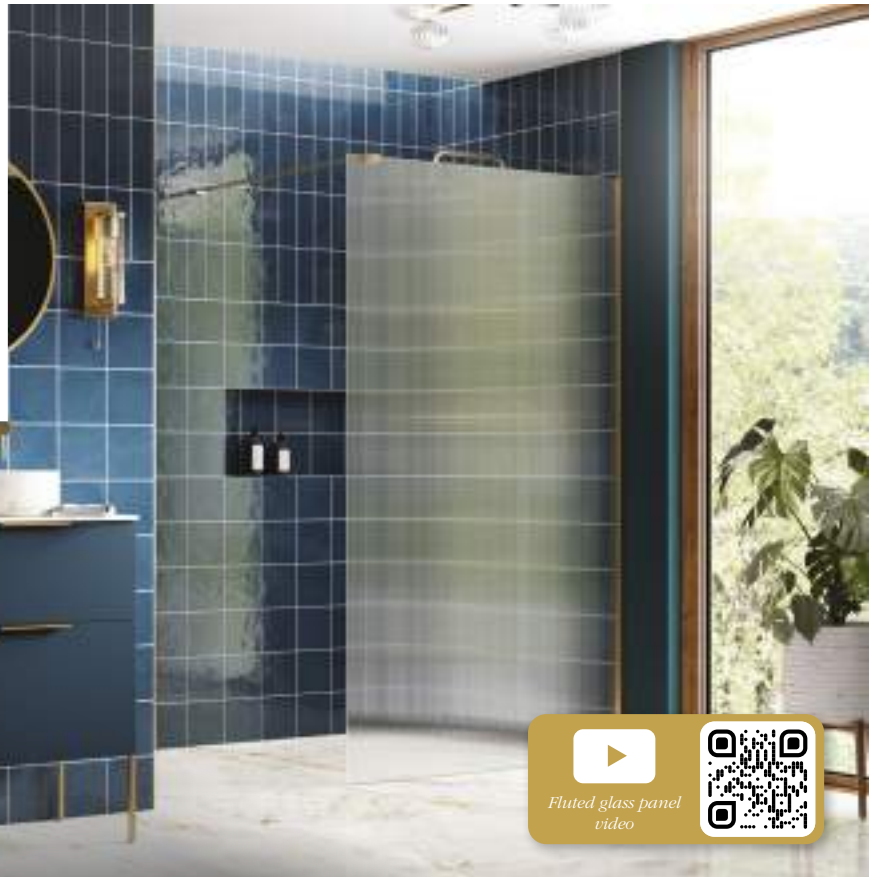

Fluted glass panel video