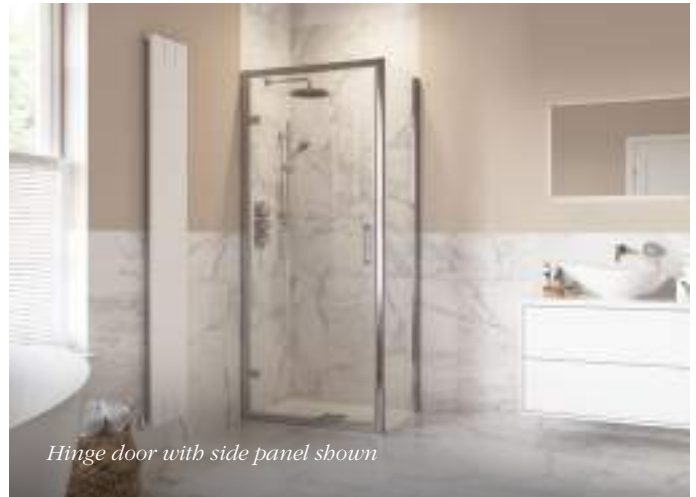

- 2000mm high
- Power shower compatible
- 8mm toughened safety glass
- Wetroom compatible
- Double handle inside and out
- Adjustment for out of true walls
- Hinge door opening
- Easy Clean glass treatment
- Totally hidden fixings
- Approved

Hinge door with side panel shown

Can be installed directly onto a prepared floor in a wetroom or on a tray.