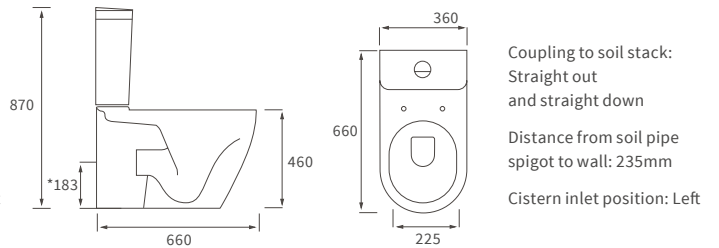

# Cilantro

**BASIN WITH FULL PEDESTAL**

555 x 430mm

**BASIN WITH SEMI PEDESTAL**

555 x 430mm

**SEMI RECESSED BASIN**

555 x 435mm

**RIMLESS CLOSE COUPLED PAN AND CISTERN FULLY SHROUDED**