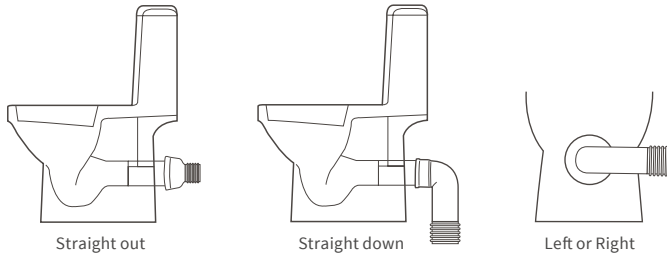

Coupling to soil stack guide