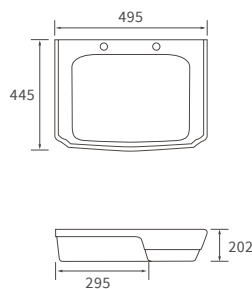

## BASIN WITH FULL PEDESTAL

600 x 500mm