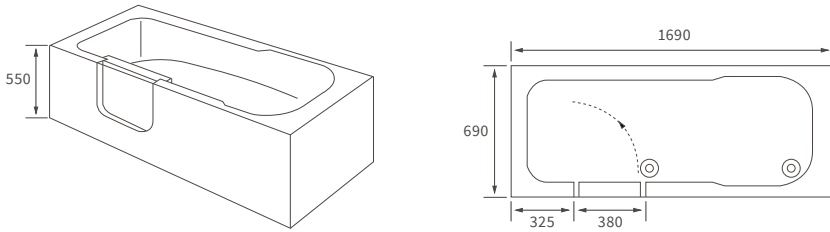

### 1690 X 690MM WALK IN EASY ACCESS BATH

Capacity 200 litres