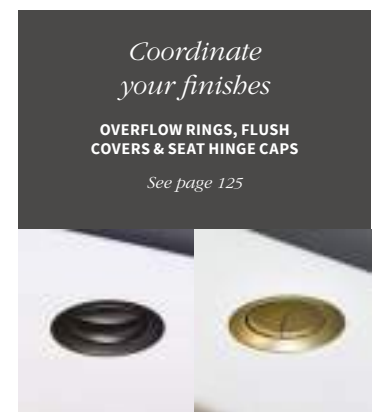

Tuscany

Modern style, ideal for families

Our widest range comes in a modern style, and is a versatile solution for any family bathroom size and shape.

Back to Wall WC

Wall Hung WC

with Soft Close Seat†
DIPTP0242 **£179**

Basins

BASIN WITH SEMI PEDESTAL
1 tap hole
550 x 400mm
DIPBP1166 **£108**
450 x 400mm
DIPBP1160 **£103**

with Brushed Brass Bottle Trap
450 x 400mm 1 tap hole
DIPBP0340 **£113**

with Matt Black Bottle Trap
450 x 400mm 1 tap hole
DIPBP0342 **£108**

SEMI RECESSED BASIN
1 tap hole
500 x 390mm
DIPB1204 **£108**

† Lift off seat for easy cleaning, top fix hinges.

* See page 124-125 for concealed cisterns and frames. For dimensions please see technical specifications.