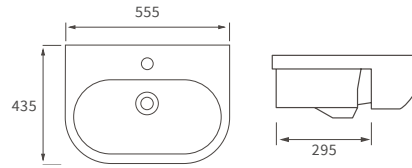

## BASIN WITH FULL PEDESTAL

555 x 430mm