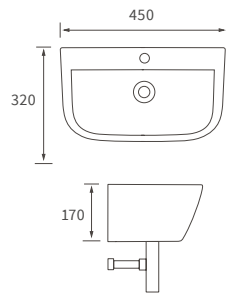

CLOAKROOM BASIN
450 x 320mm