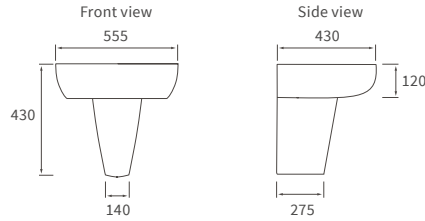

BASIN WITH SEMI PEDESTAL

555 x 430mm