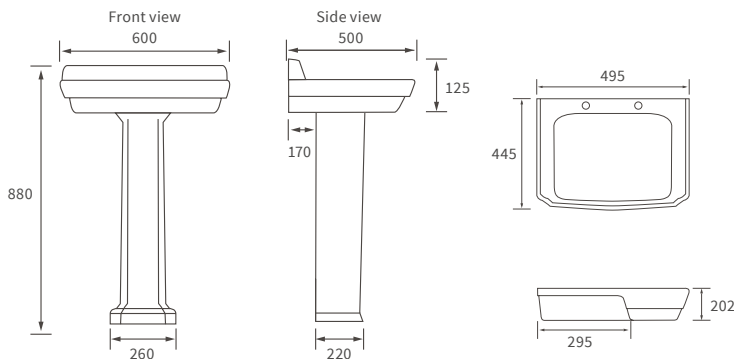

## BASIN WITH FULL PEDESTAL

600 x 500mm