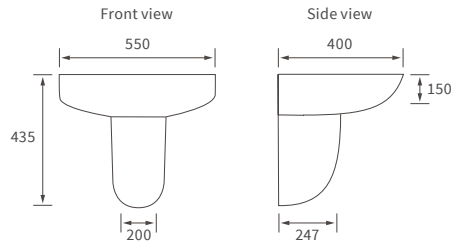

# Tuscany

**BASIN WITH FULL PEDESTAL**

550 x 400mm

**BASIN WITH SEMI PEDESTAL**

550 x 400mm

**BASIN WITH FULL PEDESTAL**

450 x 400mm

**BASIN WITH SEMI PEDESTAL**