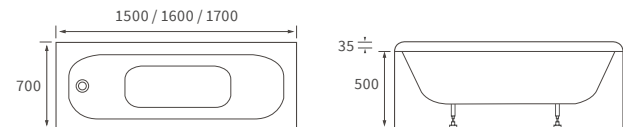

EUROWA STEEL BATH SINGLE END BATH

Capacity 1500mm - 131 litres, 1600mm - 142 litres, 1700mm - 162 litres