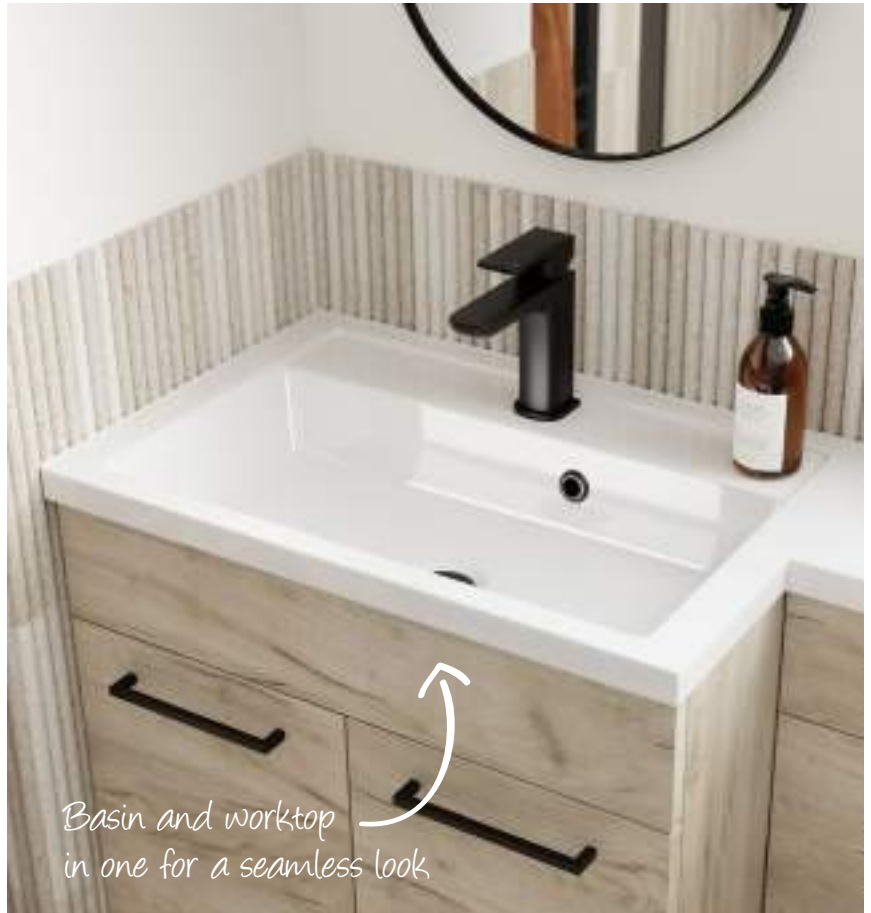

Venosa

Floor standing furniture