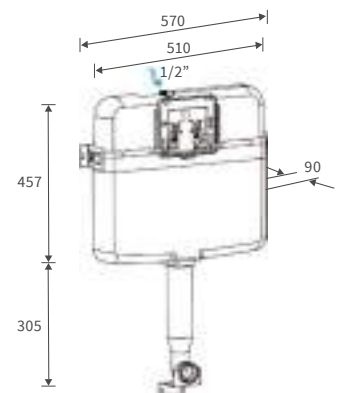

SLIM CONCEALED CISTERN
DIAC0048 Top inlet