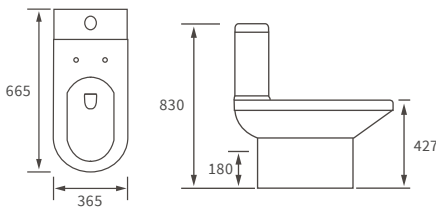

## BASIN WITH FULL PEDESTAL

500 x 390mm