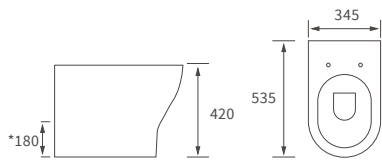

RIMLESS BACK TO WALL PAN

Coupling to soil stack: Straight out and straight down

Distance from soil pipe spigot to wall: 105mm

For use with concealed cistern