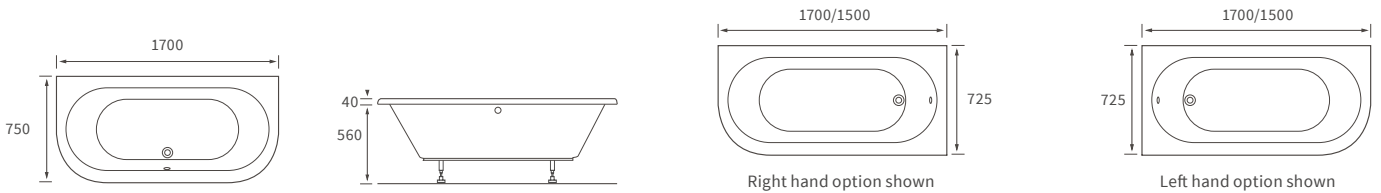

Back to wall baths

SANIBEL BACK TO WALL BATH

Capacity 205 litres

SARASOTA BACK TO WALL BATH

Capacity 1695 x 745mm - 195 litres

Capacity 1500 x 745mm - 165 litres