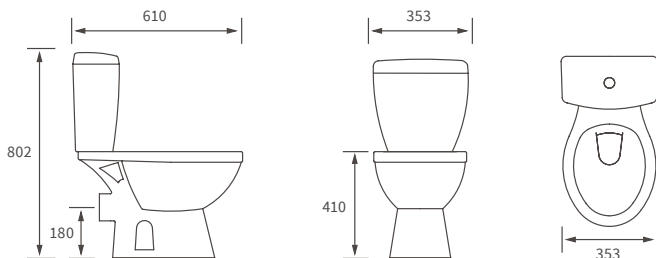

CLOSE COUPLED PAN AND CISTERN

Coupling to soil stack: Straight out, straight down, Left or Right
Distance from soil pipe spigot to wall: 100mm
Cistern inlet position: Left