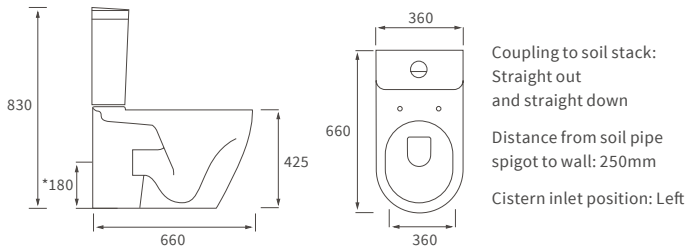

# Cilantro

**BASIN WITH FULL PEDESTAL**

555 x 430mm

**BASIN WITH SEMI PEDESTAL**

555 x 430mm

**SEMI RECESSED BASIN**

555 x 435mm

**RIMLESS CLOSE COUPLED PAN AND CISTERN FULLY SHROUDED**