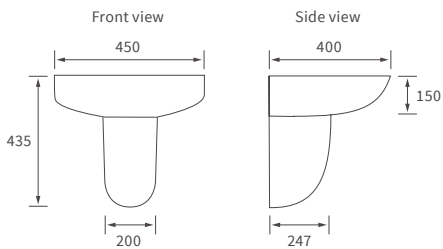

# Tuscany

**BASIN WITH FULL PEDESTAL**

550 x 400mm

**BASIN WITH SEMI PEDESTAL**

550 x 400mm

**BASIN WITH FULL PEDESTAL**

450 x 400mm

**BASIN WITH SEMI PEDESTAL**