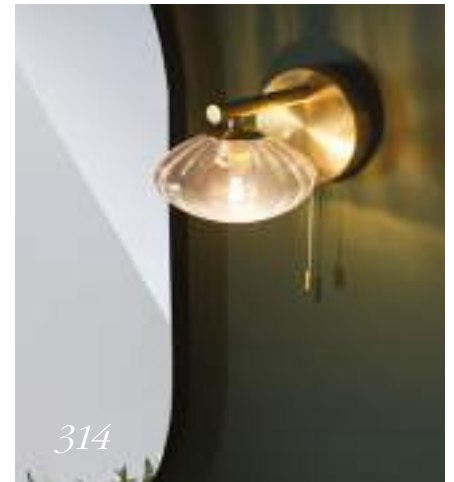

# Finishing *touches*

278-321

With our range of accessories, from feature radiators to underfloor heating; from simple mirrors to extravagant lighting; from hooks and holders to rails and rings, you can easily add personality to your bathroom.