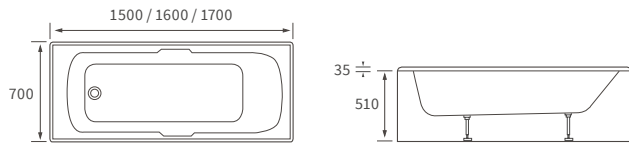

Single end baths

BALTIMORE SINGLE END BATH

Capacity 1500mm - 160 litres, 1600mm - 170 litres, 1700mm - 190 litres