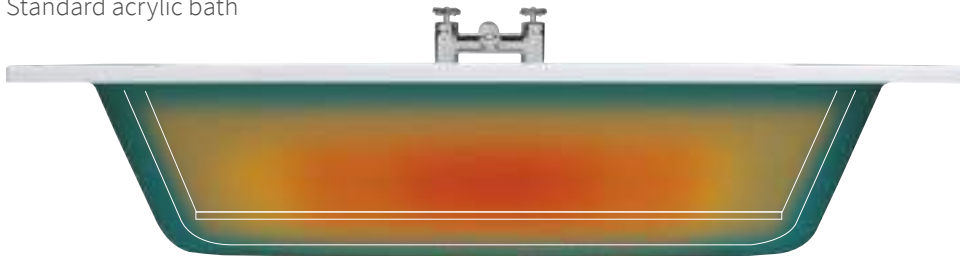

Supercast is a substantial reinforcement process for an acrylic bath.

This reinforcement process results in each bath being incredibly strong and hard-wearing. This gives you the reminiscent assurance of an old cast iron bath with the natural warmth and quality acrylic has.

Acrylic's unique properties make it ideal for manufacturing baths. Acrylic allows itself to be moulded into many shapes giving many possibilities for varied designs, an attribute that enables baths to be manufactured with design and function working in harmony. The natural gloss is cast all the way through the acrylic resulting in a product that is smooth and ever so easy to clean.

The intensive reinforcement processes and final (grey) 'flow coat' jacket to the entire underside of the bath adds strength and insulating properties. This keeps your bath water hotter for longer!

Standard acrylic bath