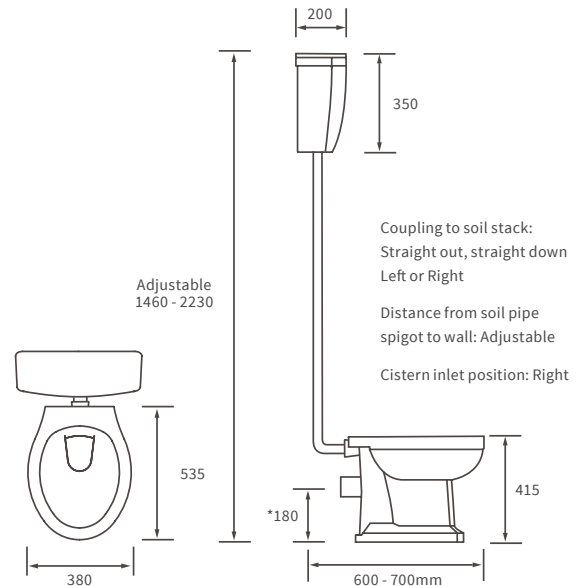

Coupling to soil stack:
Straight out, straight down
Left or Right

Distance from soil pipe
spigot to wall: Adjustable

Cistern inlet position: Right

HIGH LEVEL PAN AND CISTERN