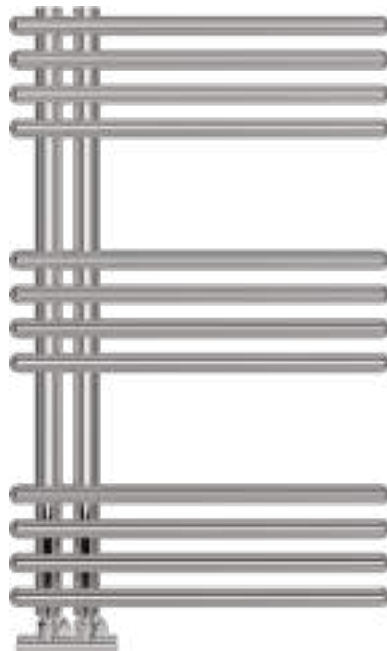

Chrome

RHONDI LADDER

W500 x H800 x D50mm

DIRA0182 Chrome **£409**

- 912 BTU's