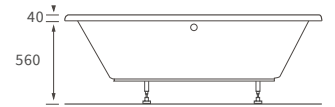

SARASOTA BACK TO WALL BATH

Capacity 1695 x 745mm - 195 litres

Capacity 1500 x 745mm - 165 litres