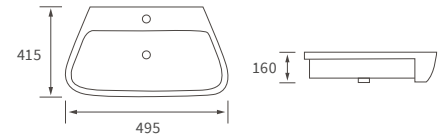

SEMI RECESSED BASIN

495 x 415mm