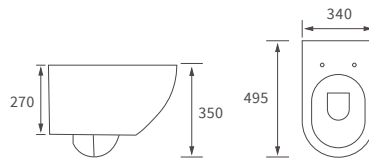

RIMLESS WALL HUNG PAN

Coupling to soil stack: Straight out and straight down

Distance from soil pipe spigot to wall: 105mm

For use with concealed cistern