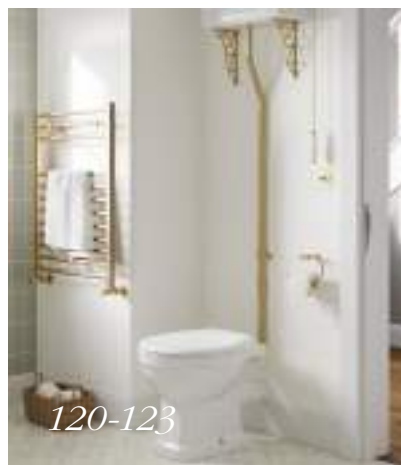

Style setting
suites

98-125

The shape of your suite sets the style for the rest of your bathroom, so it's important to consider what look & feel you want overall when choosing. We have sizes to suit large bathrooms or small cloakrooms and a range of shapes that reflect the most popular current styles.

102-103	Tilia suite	114-115	Amyris suite
104-105	Cilantro suite	116-117	Laurus suite
106-107	Lily suite	118-119	Tuscany suite
108-109	Sandro suite	120-123	Sherbourne classic suite
110-111	Cedarwood suite	124-125	Wall hung frames, concealed cisterns and flush plates
112-113	Senna suite