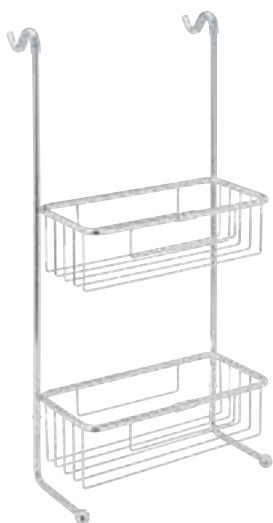

## MELATO 2 TIER SHOWER CADDY

W250 x H540 x D175mm

DIAC0144 **£220**  
Brass construction