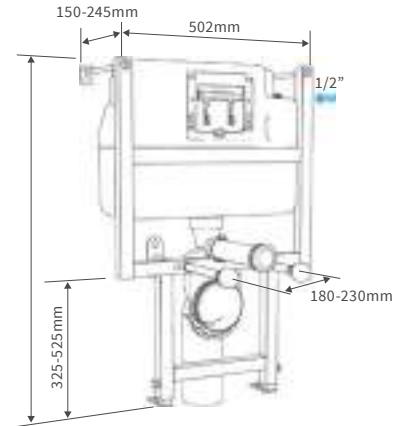

LOW HEIGHT WC FRAME
Incl. Cistern