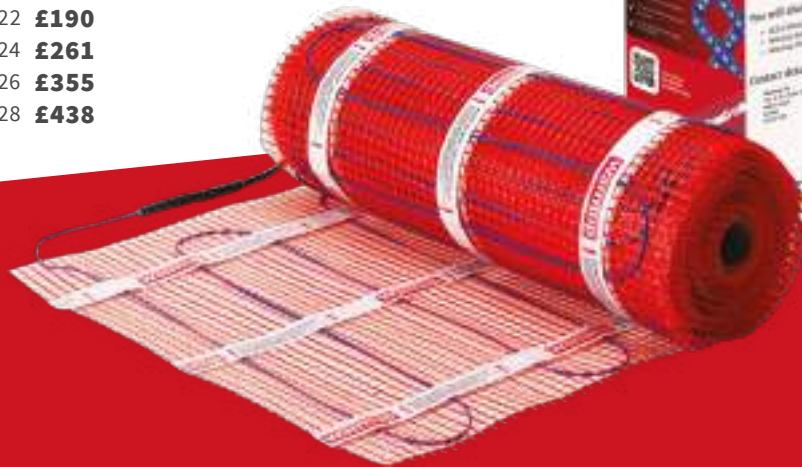

Underfloor heating

With over 30 years of innovative design, Warmup's radiant underfloor heating solutions are trusted for their high-quality design, ease of installation and market-leading warranties.

As the world's best-selling floor heating brand, Warmup's range of energy-efficient electric and water floor heaters and thermostats have been installed in over 2.6 million homes.

All Warmup products feature comprehensive warranties and installation guarantees, and their 24/7, 365 days a year customer support offers you true peace of mind.

WARMUP STICKYMAT

The Warmup StickyMat consists of a thin loose wire evenly spaced and taped to sturdy glassfibre mesh with pressure sensitive adhesive. It allows for the fastest and most secure installation of electric underfloor heating. Simply roll out a length, cut, flip and stick down the mesh until the floor area is covered. It is perfect for evenly heating large or regular-shaped rooms.

150 watt undertile sticky heating mat 1m²	DIAC0022	£190
150 watt undertile sticky heating mat 2m²	DIAC0024	£261
150 watt undertile sticky heating mat 3m²	DIAC0026	£355
150 watt undertile sticky heating mat 4m²	DIAC0028	£438

Warmup

The world's best-selling floor heating brand™

SAFETY Net™
Installation-Guarantee