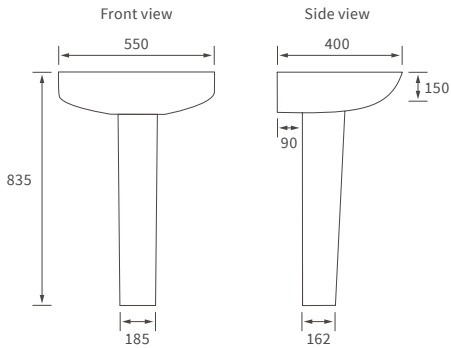

# Tuscany

**BASIN WITH FULL PEDESTAL**

550 x 400mm

**BASIN WITH SEMI PEDESTAL**

550 x 400mm

**BASIN WITH FULL PEDESTAL**

450 x 400mm

**BASIN WITH SEMI PEDESTAL**