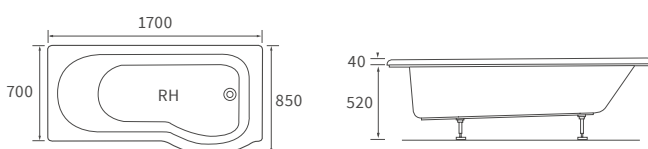

ORA 1700MM P SHAPE SHOWER BATH LH AND RH

Overall height including screen 2055mm. Capacity 200 litres