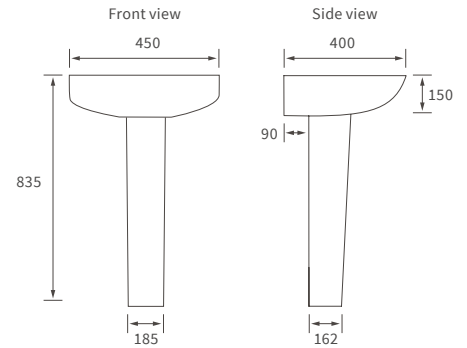

# Tuscany

**BASIN WITH FULL PEDESTAL**

550 x 400mm

**BASIN WITH SEMI PEDESTAL**

550 x 400mm

**BASIN WITH FULL PEDESTAL**

450 x 400mm

**BASIN WITH SEMI PEDESTAL**