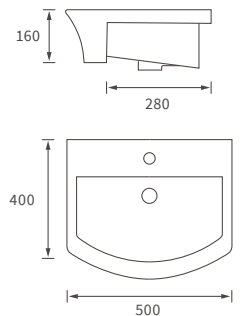

SEMI RECESSED BASIN

500 x 400mm