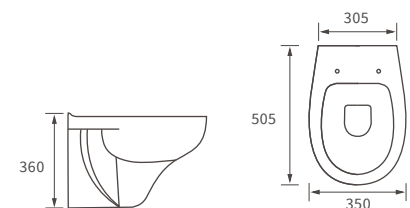

WALL HUNG PAN

Coupling to soil stack: Straight out and straight down
Distance from soil pipe spigot to wall: 15mm
For use with concealed cistern