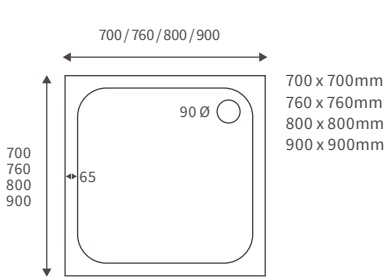

Low profile trays 45mm high

LOW PROFILE SQUARE TRAYS