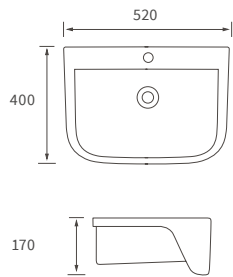

SEMI RECESSED BASIN
520 x 400mm