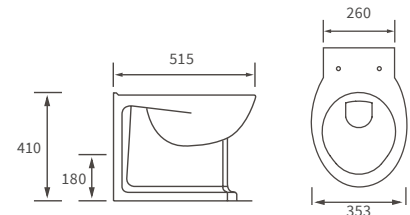

BACK TO WALL PAN

Coupling to soil stack: Straight out and straight down
Distance from soil pipe spigot to wall: 100mm
For use with concealed cistern