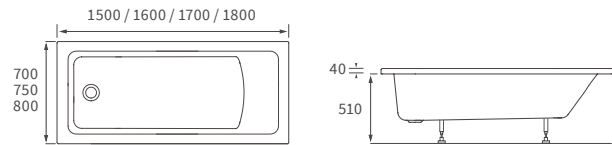

NAVARRE SINGLE END BATH

Capacity 1500 x 700mm - 170 litres, 1600 x 700mm - 185 litres, 1700 x 700mm - 200 litres
Capacity 1700 x 750mm - 210 litres, 1800 x 800mm - 225 litres