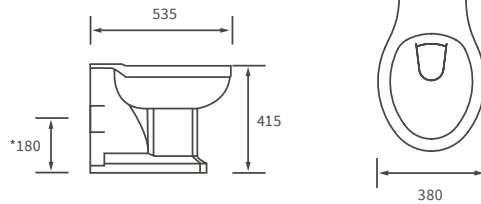

BACK TO WALL PAN

Coupling to soil stack: Straight out and straight down

Distance from soil pipe spigot to wall: 100mm

For use with concealed cistern