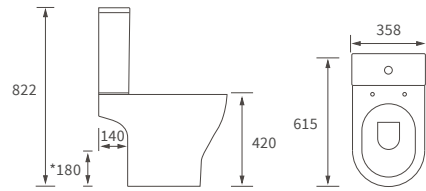

Coupling to soil stack:
Straight out,
straight down,
Left or Right

Distance from soil pipe
spigot to wall: 190mm

Cistern inlet position: Right

Coupling to soil stack:
Straight out and straight
down and left and right

Distance from soil pipe
spigot to wall: 190mm

Cistern inlet position: Right

RIMLESS CLOSE COUPLED PAN AND CISTERN OPEN BACK