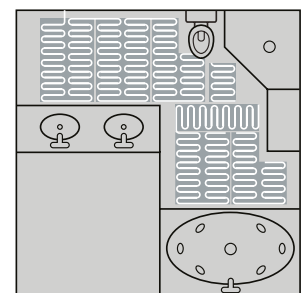

Undertile Heating Mats