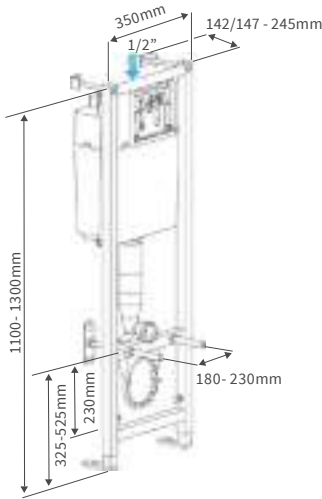

Wall hung frames, concealed cisterns & flush plates

WALL HUNG WC FRAME
Incl. Cistern