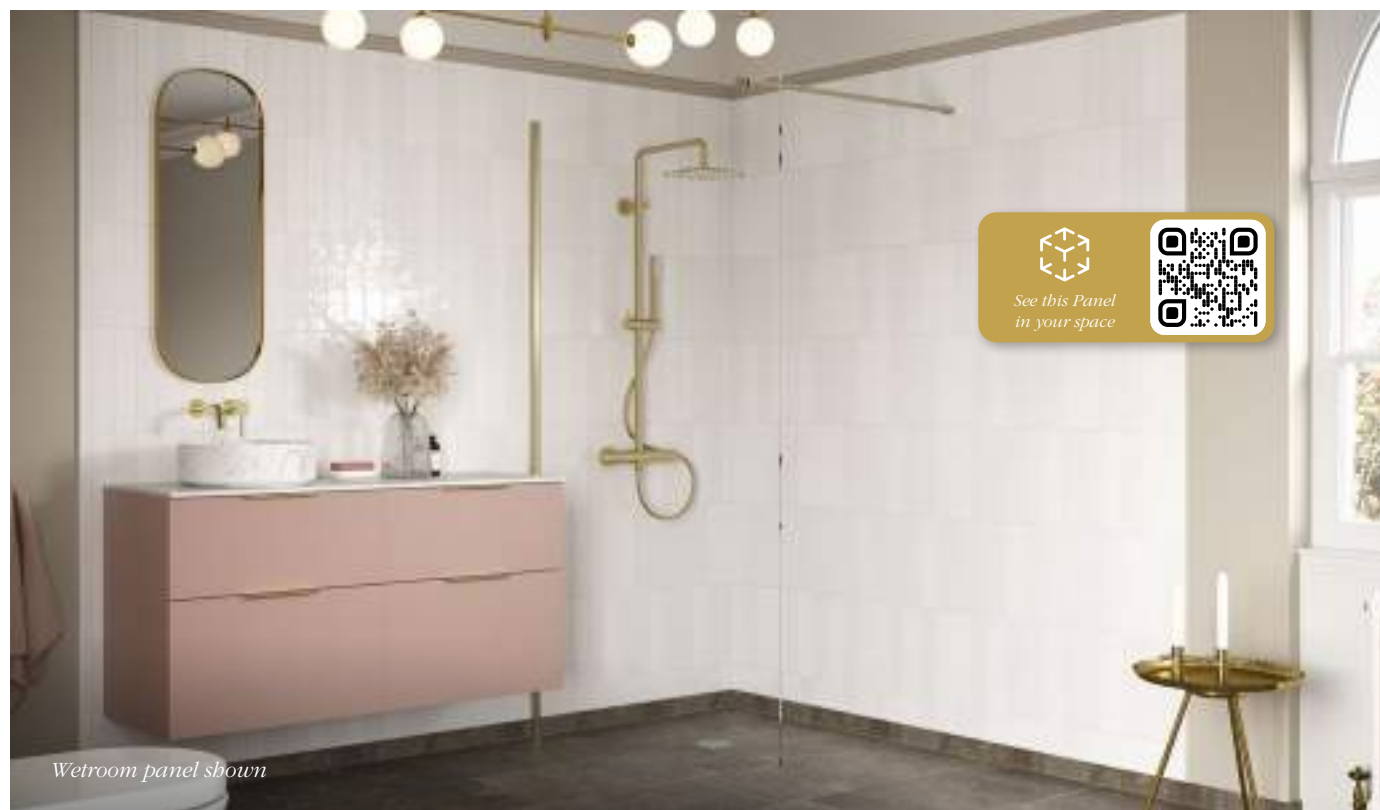

# Wetroom Panels Clear Glass, Brushed Brass Profile

Creates a stunning centrepiece in any bathroom.

1950mm high

Wetroom compatible

8mm toughened safety glass

Adjustment for out of true walls

Concealed fixings

Easy Clean glass treatment

Power shower compatible

Approved

Wetroom panel with side panel shown

Can be installed directly onto a prepared floor in a wetroom or on a tray.

Wetroom panel shown

See this Panel in your space