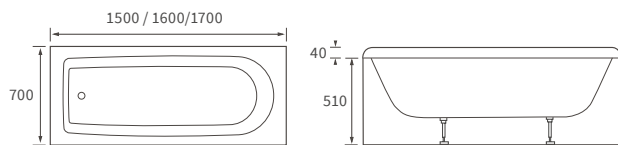

MIAMI SINGLE END BATH

Capacity 1500 x 700mm - 160 litres, 1600 x 700mm - 170 litres, 1700 x 700mm - 180 litres