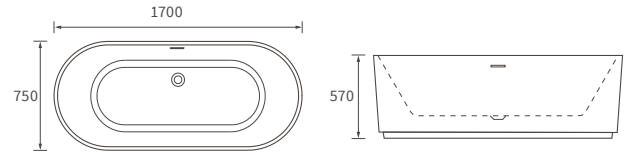

STRIATA FLOORSTANDING BATH

Capacity 260 litres