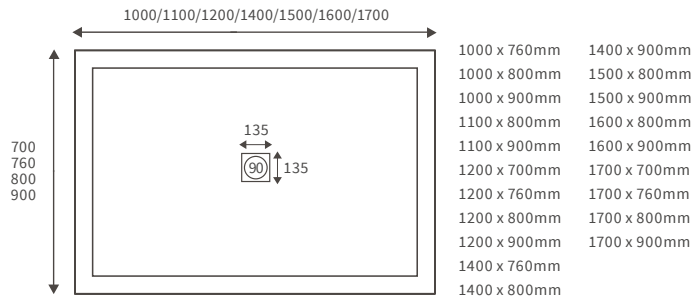

ULTRASLIM RECTANGULAR TRAYS