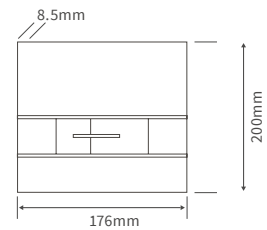

SEGMENT FLUSHPLATE