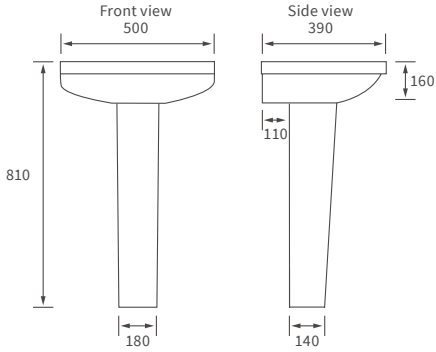

Laurus

BASIN WITH FULL PEDESTAL

500 x 390mm