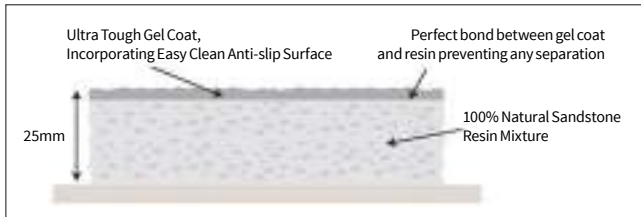

# Ultrathin Anti-Slip *shower trays*

Reassurance for the whole family

ADJUSTABLE SQUARE WASTE COVER

EASY-FIT LEG SYSTEM

PERMANENT ANTI-SLIP

- Patent Protected unique surface built into the tray
- Market leading Anti-slip rating - almost twice the industry standard
- Lifetime Anti-slip guarantee. No need to reapply later
- Handmade in the UK
- 25mm ultra low profile - 100% natural stone resin
- Suitable for less-abled
- Dedicated high-flow, self cleaning vortex waste unit (30L per min)
- Easy to fit
- Suitable for hotels, commercial contracts and domestic applications