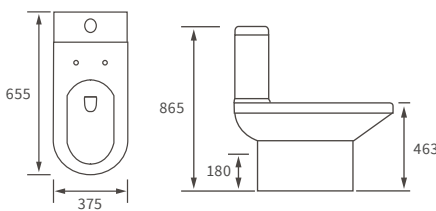

CLOSED COUPLED RIMLESS PAN AND CISTERN COMFORT HEIGHT

Coupling to soil stack:
Straight out, straight down, Left or Right

Distance from soil pipe spigot to wall: 150mm

Cistern inlet position: Right