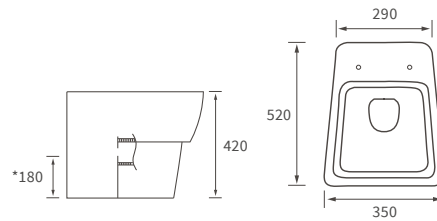

BACK TO WALL PAN

Coupling to soil stack: Straight out and straight down

Distance from soil pipe spigot to wall: 25mm

For use with concealed cistern

Not compatible with Lambra WC unit