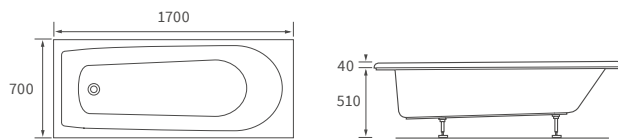

PIERSON SINGLE END BATH

Capacity 180 litres