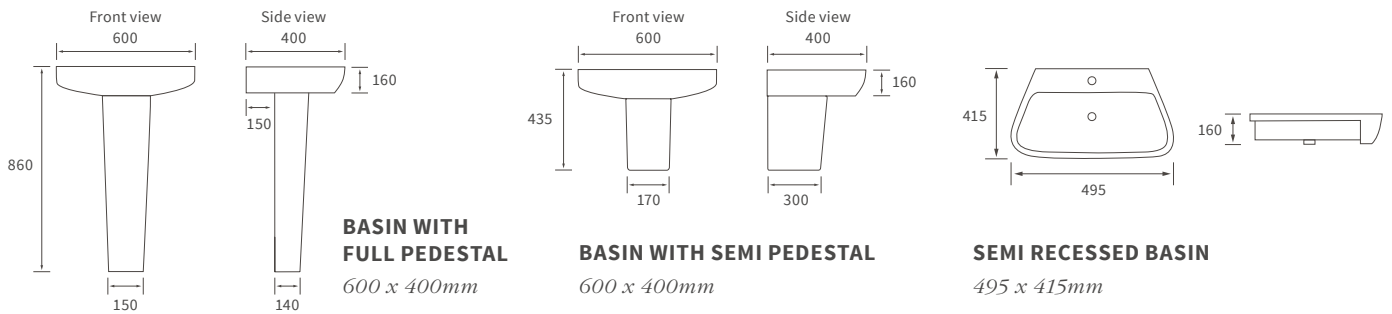

Tilia

CLOSE COUPLED WC RIMLESS COMFORT HEIGHT FULLY SHROUDED

Coupling to soil stack:
Straight out
and straight down
Distance from soil pipe
spigot to wall: 205mm
Cistern inlet position:
Left