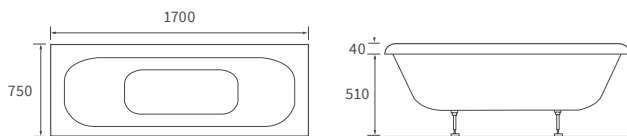

Double end baths

MALONE LUXURY DOUBLE END BATH

Capacity 225 litres