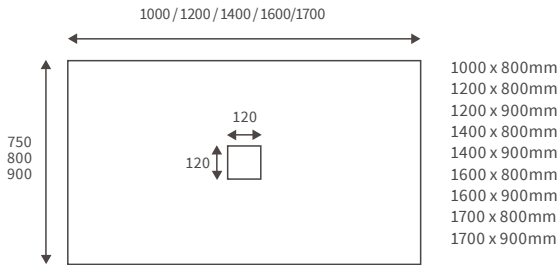

Slate Grey trays 25mm high

RECTANGULAR TRAYS