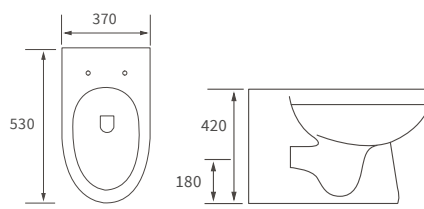

BACK TO WALL RIMLESS PAN

Coupling to soil stack:
Straight out and straight down

Distance from soil pipe spigot to wall: 110mm

For use with concealed cistern