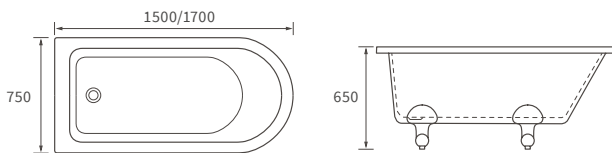

CLEVEDON FLOORSTANDING BATH

W1500 capacity 220 litres

W1700 capacity 260 litres