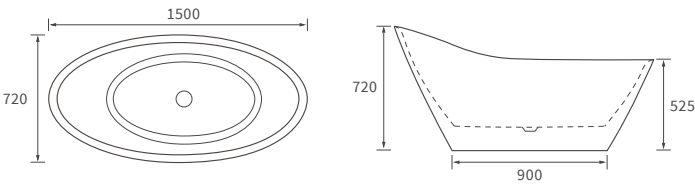

FARLEIGH FLOORSTANDING BATH

Capacity - 142 litres