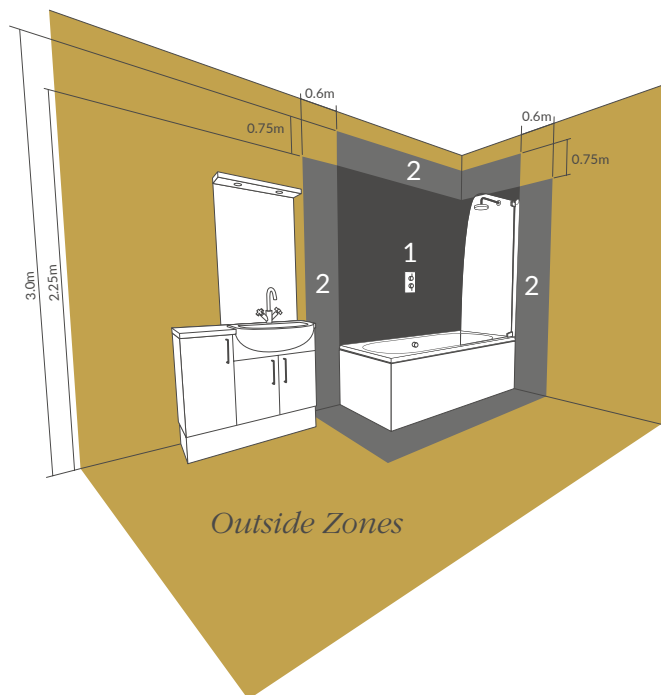

Lighting

Our stunning collection of bathroom lights are all IP44 rated and so suitable for use in zone two.

Zone 1

Electrical fittings in this zone require a separate extra low voltage and a minimum rating of IP65 (splash-proof).

Zone 2

Electrical fittings in this zone require a minimum rating of IP44 (splash-proof).

Outside Zones

Electrical fittings in this zone require no IP rating (unless cleaned by water jets).