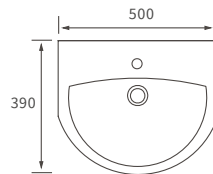

SEMI RECESSED BASIN

500 x 390mm