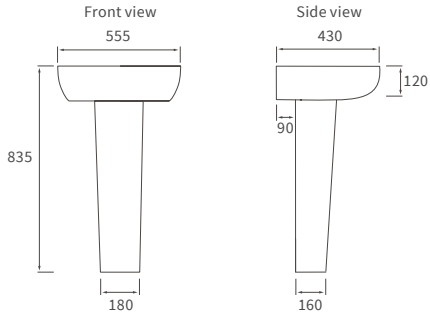

Cilantro

BASIN WITH FULL PEDESTAL

555 x 430mm