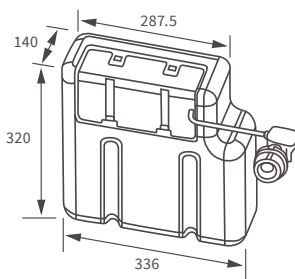

Concealed cisterns

CONCEALED CISTERN - SIDE INLET
DIPC0130 Side inlet