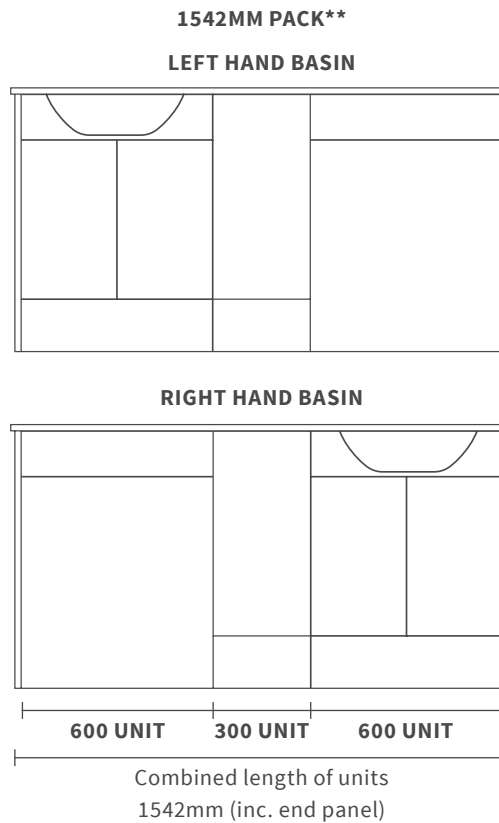

Fitted Furniture *Useful information for integrated basin packs*

*Pack includes one piece resin basin (1 tap hole), 600mm basin unit, 600mm WC unit, 2 end panels and plinth.

**Pack includes one piece resin basin (1 tap hole), 600mm basin unit, 300mm 3 drawer unit, 600mm WC unit, 2 end panels and plinth.

OR

Pack includes one piece resin basin (1 tap hole), 600mm basin unit, 300mm 1 door base unit, 600mm WC unit, 2 end panels and plinth.

(FOR BENITA)

Pack includes one piece resin basin (1 tap hole), 600mm basin unit, 300mm 1 door, 1 drawer unit, 600mm WC unit, 2 end panels and plinth.

OR

Pack includes one piece resin basin (1 tap hole), 600mm basin unit, 300mm 1 door base unit, 600mm WC unit, 2 end panels and plinth.

Texture

DESCRIPTION	MATT WHITE	MATT GRAPHITE GREY	PRICE
300mm 3 Drawer Unit	DIFT2366	DIFT2390	£625
300mm 1 Door Base Unit	DIFT2368	DIFT2392	£333
300mm 1 Door Wall Unit	DIFT2370	DIFT2394	£302
600mm 3 Drawer Unit	DIFT2372	DIFT2396	£712
600mm 2 Door Basin Unit	DIFT2374	DIFT2398	£436
300mm 2 Door Tall Unit	DIFT2376	DIFT2400	£641
600mm 2 Door Wall Unit	DIFT2378	DIFT2402	£395
600mm 2 Door Mirrored Wall Unit	DIFT2380	DIFT2404	£405
600mm WC Unit	DIFT2382	DIFT2406	£369
2.4m Plinth (height 150mm)	DIFT2384	DIFT2408	£82
Base End Panel 330 x 900mm	DIFT2386	DIFT2410	£138
Tall End Panel 330 x 2200mm	DIFT2388	DIFT2412	£272
Over Handle 200mm Matt Black (Single)	DIFH0042		£30
Over Handle 200mm Brushed Brass (Single)	DIFH0044		£30
Over Handle 200mm Chrome (Single)	DIFH0046		£30
D Handle 330mm Matt Black (Single)	DIFH0050		£36
D Handle 330mm Brushed Brass (Single)	DIFH0048		£36
D Handle 170mm Matt Black (Single)	DIFH0066		£15
D Handle 170mm Brushed Brass (Single)	DIFH0064		£15

Texture worktops, see page 333.

For more information on integrated basin packs, see page 329.