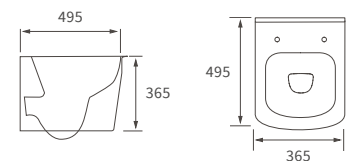

WALL HUNG PAN

Coupling to soil stack: Straight out
Distance from soil pipe spigot to wall: 60mm