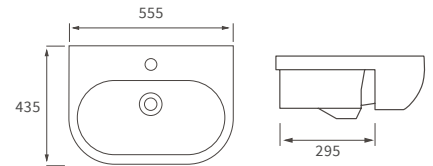

# Cilantro

**BASIN WITH FULL PEDESTAL**

555 x 430mm

**BASIN WITH SEMI PEDESTAL**

555 x 430mm

**SEMI RECESSED BASIN**

555 x 435mm

**RIMLESS CLOSE COUPLED PAN AND CISTERN FULLY SHROUDED**