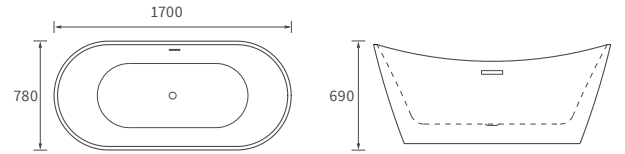

BELMONT FLOORSTANDING BATH

Capacity 245 litres