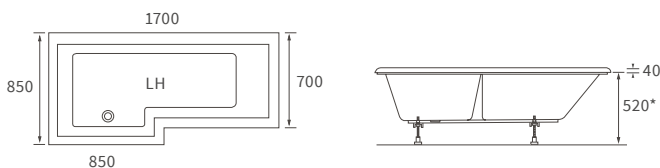

## Shower baths

**NAVARRE 1700 L SHAPE SHOWER BATH LH AND RH**

Overall height including screen 2050mm. Capacity 180 litres

\*520mm with acrylic panel, 480mm with wood panel

**NAVARRE 1500 L SHAPE SHOWER BATH LH AND RH**