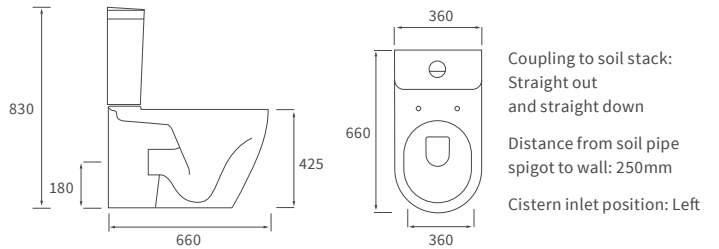

CLOSE COUPLED PAN AND CISTERN FULLY SHROUDED