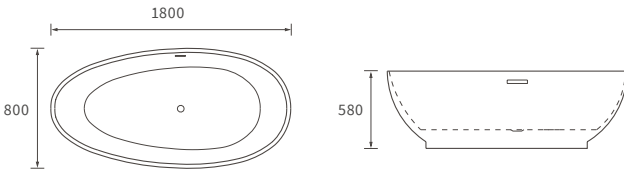

EDMONTON FLOORSTANDING BATH

Capacity 207 litres