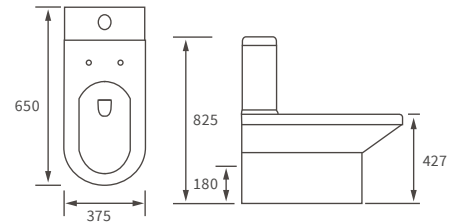

CLOSE COUPLED RIMLESS PAN AND CISTERN FULLY SHROUDED

Coupling to soil stack:
Straight out, straight down

Distance from soil pipe spigot to wall: 180mm

Cistern inlet position: Right