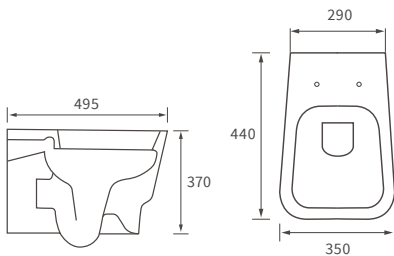

WALL HUNG PAN

Coupling to soil stack: Straight out and straight down

Distance from soil pipe spigot to wall: 85mm

For use with concealed cistern