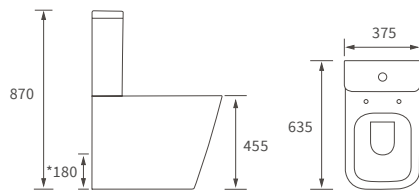

Tilia

CLOSE COUPLED WC RIMLESS COMFORT HEIGHT FULLY SHROUDED

Coupling to soil stack:
Straight out
and straight down
Distance from soil pipe
spigot to wall: 205mm
Cistern inlet position:
Left