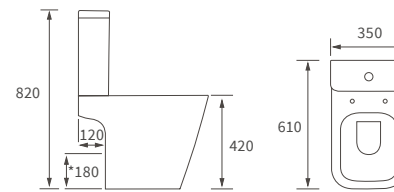

CLOSE COUPLED WC RIMLESS OPEN BACK SHORT PROJECTION

Coupling to soil stack:
Straight out and
straight down and left
or right
Distance from soil pipe
spigot to wall: 205mm
Cistern inlet position:
Left