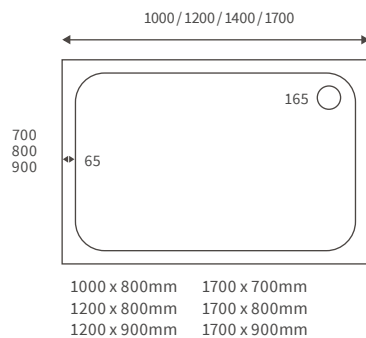

ANTI-SLIP ULTRASLIM RECTANGULAR TRAYS