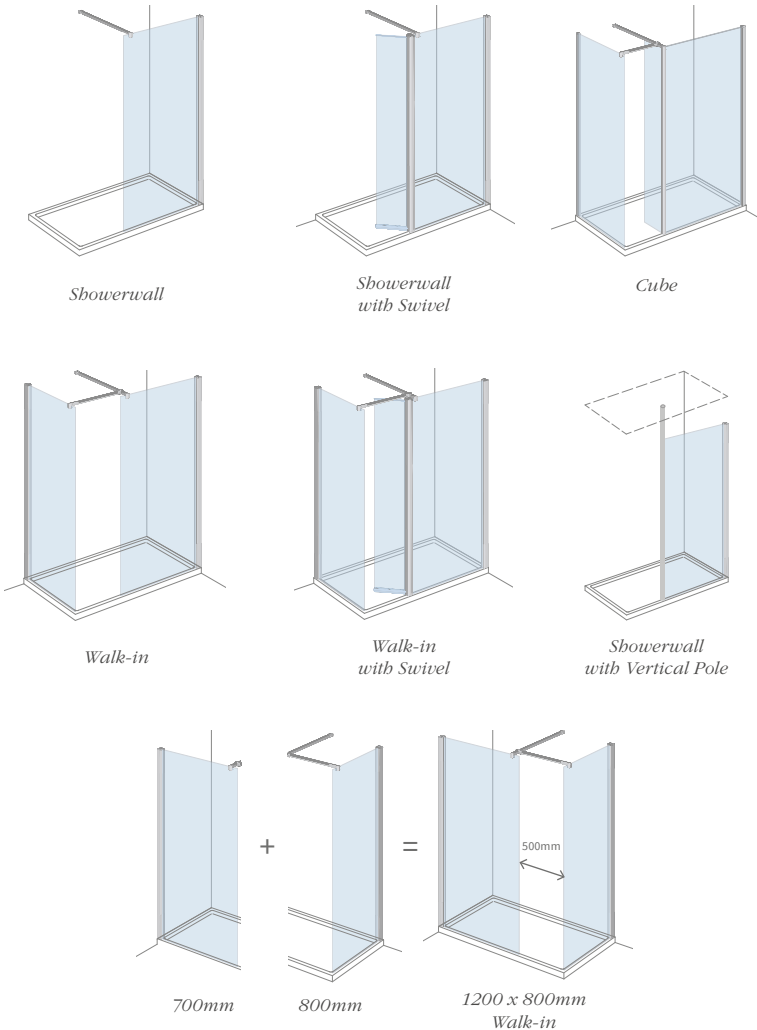

6 combinations

How it works

As you can see from the diagrams on the left there are many combinations that can be made.

If you wanted to make up a walk-in wetroom for an area to fit on to a 1200 x 800mm tray or floor. You pick a 700mm and a 800mm panel, which also includes the recommended 500mm minimum opening for the walk-in. So in order to build up your own ideal wetroom area just choose the panel sizes from the table below.

SIZE		Adjustment (min/max mm)	
700mm	£502	675 - 690	DIEW7002
800mm	£502	775 - 790	DIEW8006
900mm	£502	875 - 890	DIEW9006
1000mm	£542	975 - 990	DIEW1008
1100mm	£584	1075 - 1090	DIEW1104
1200mm	£584	1175 - 1190	DIEW1208
1400mm	£681	1375 - 1390	DIEW1404
300mm Swivel Panel	£287	n/a	DIEW3004
300mm Cube Panel	£257	n/a	DIEW3006
*Vertical Pole	£246	n/a	DIEX0016

FEATURES

- Height: 2015mm (including rail)
- 8mm toughened safety glass
- Easy clean glass coating
- Suitable for both wetroom floors and on shower trays
- Comes with 1 metre stabilising bar which can be cut to fit your space