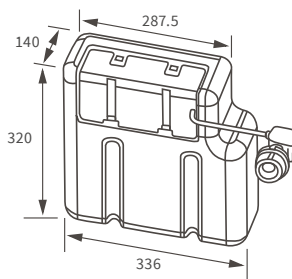

CONCEALED CISTERN - BOTTOM INLET
DIPC0128 Bottom inlet