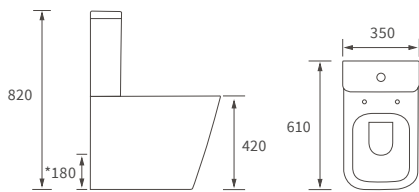

CLOSE COUPLED WC RIMLESS FULLY SHROUDED SHORT PROJECTION

Coupling to soil stack:
Straight out
and straight down
Distance from soil pipe
spigot to wall: 205mm
Cistern inlet position:
Left