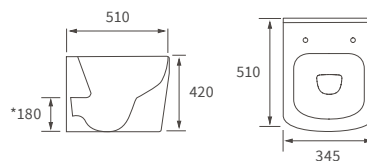

BACK TO WALL PAN SHORT PROJECTION

Back to Wall Pan Coupling to soil stack:
Straight out and straight down
Distance from soil pipe spigot to wall: 105mm
For use with concealed cistern