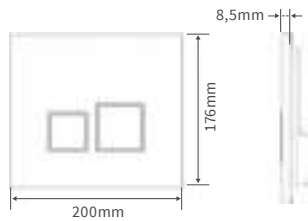

SQUARE FLUSHPLATE