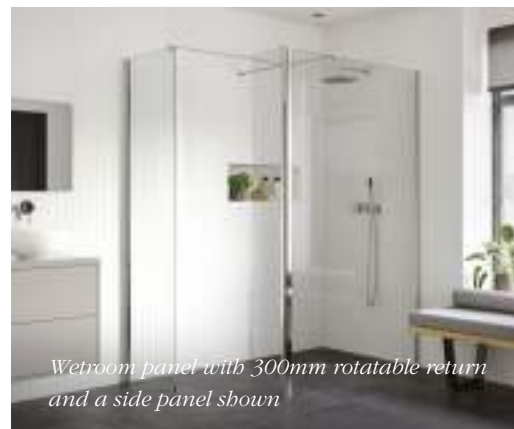

## Wetroom Panels Chrome Profile with Rotate Panel or Splash Panel

Our minimalist design walk-in enclosure, with the addition of either a 300mm rotating panel with full hinge or a 300mm splash panel, both designed to control splashes in your bathroom.