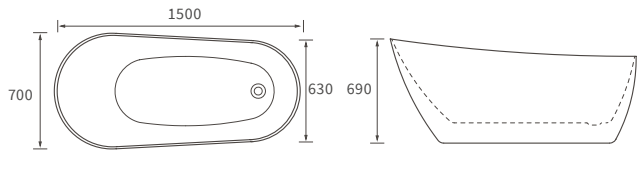

ASHBOURNE FLOORSTANDING BATH

Capacity 212 litres