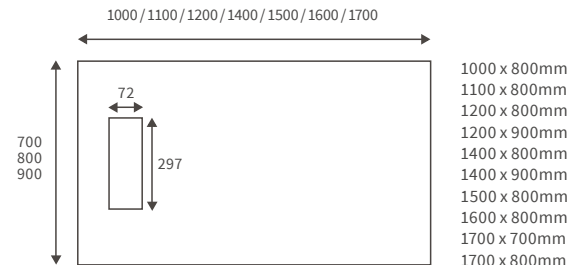

## Linear trays 25mm high

**LINEAR TRAYS**