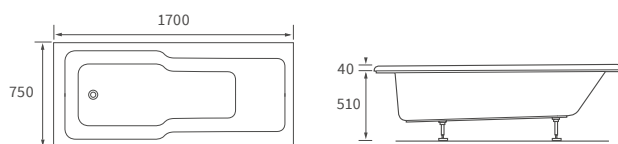

OCALA BATH

Capacity 190 litres