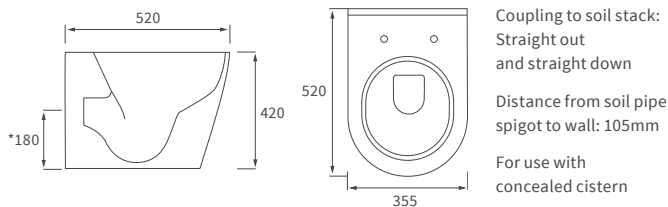

RIMLESS BACK TO WALL PAN