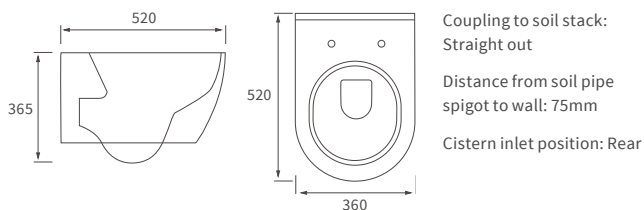

RIMLESS WALL HUNG PAN