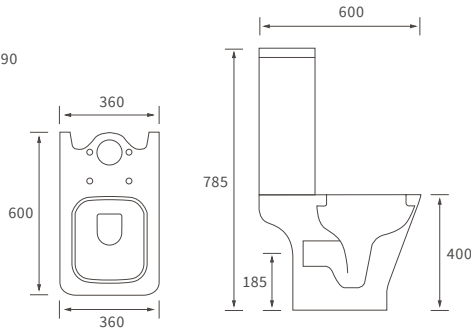

CLOSE COUPLED PAN AND CISTERN
Open back
Coupling to soil stack:
Straight out and straight down
Distance from soil pipe spigot to wall: 155mm
Cistern inlet position: Left