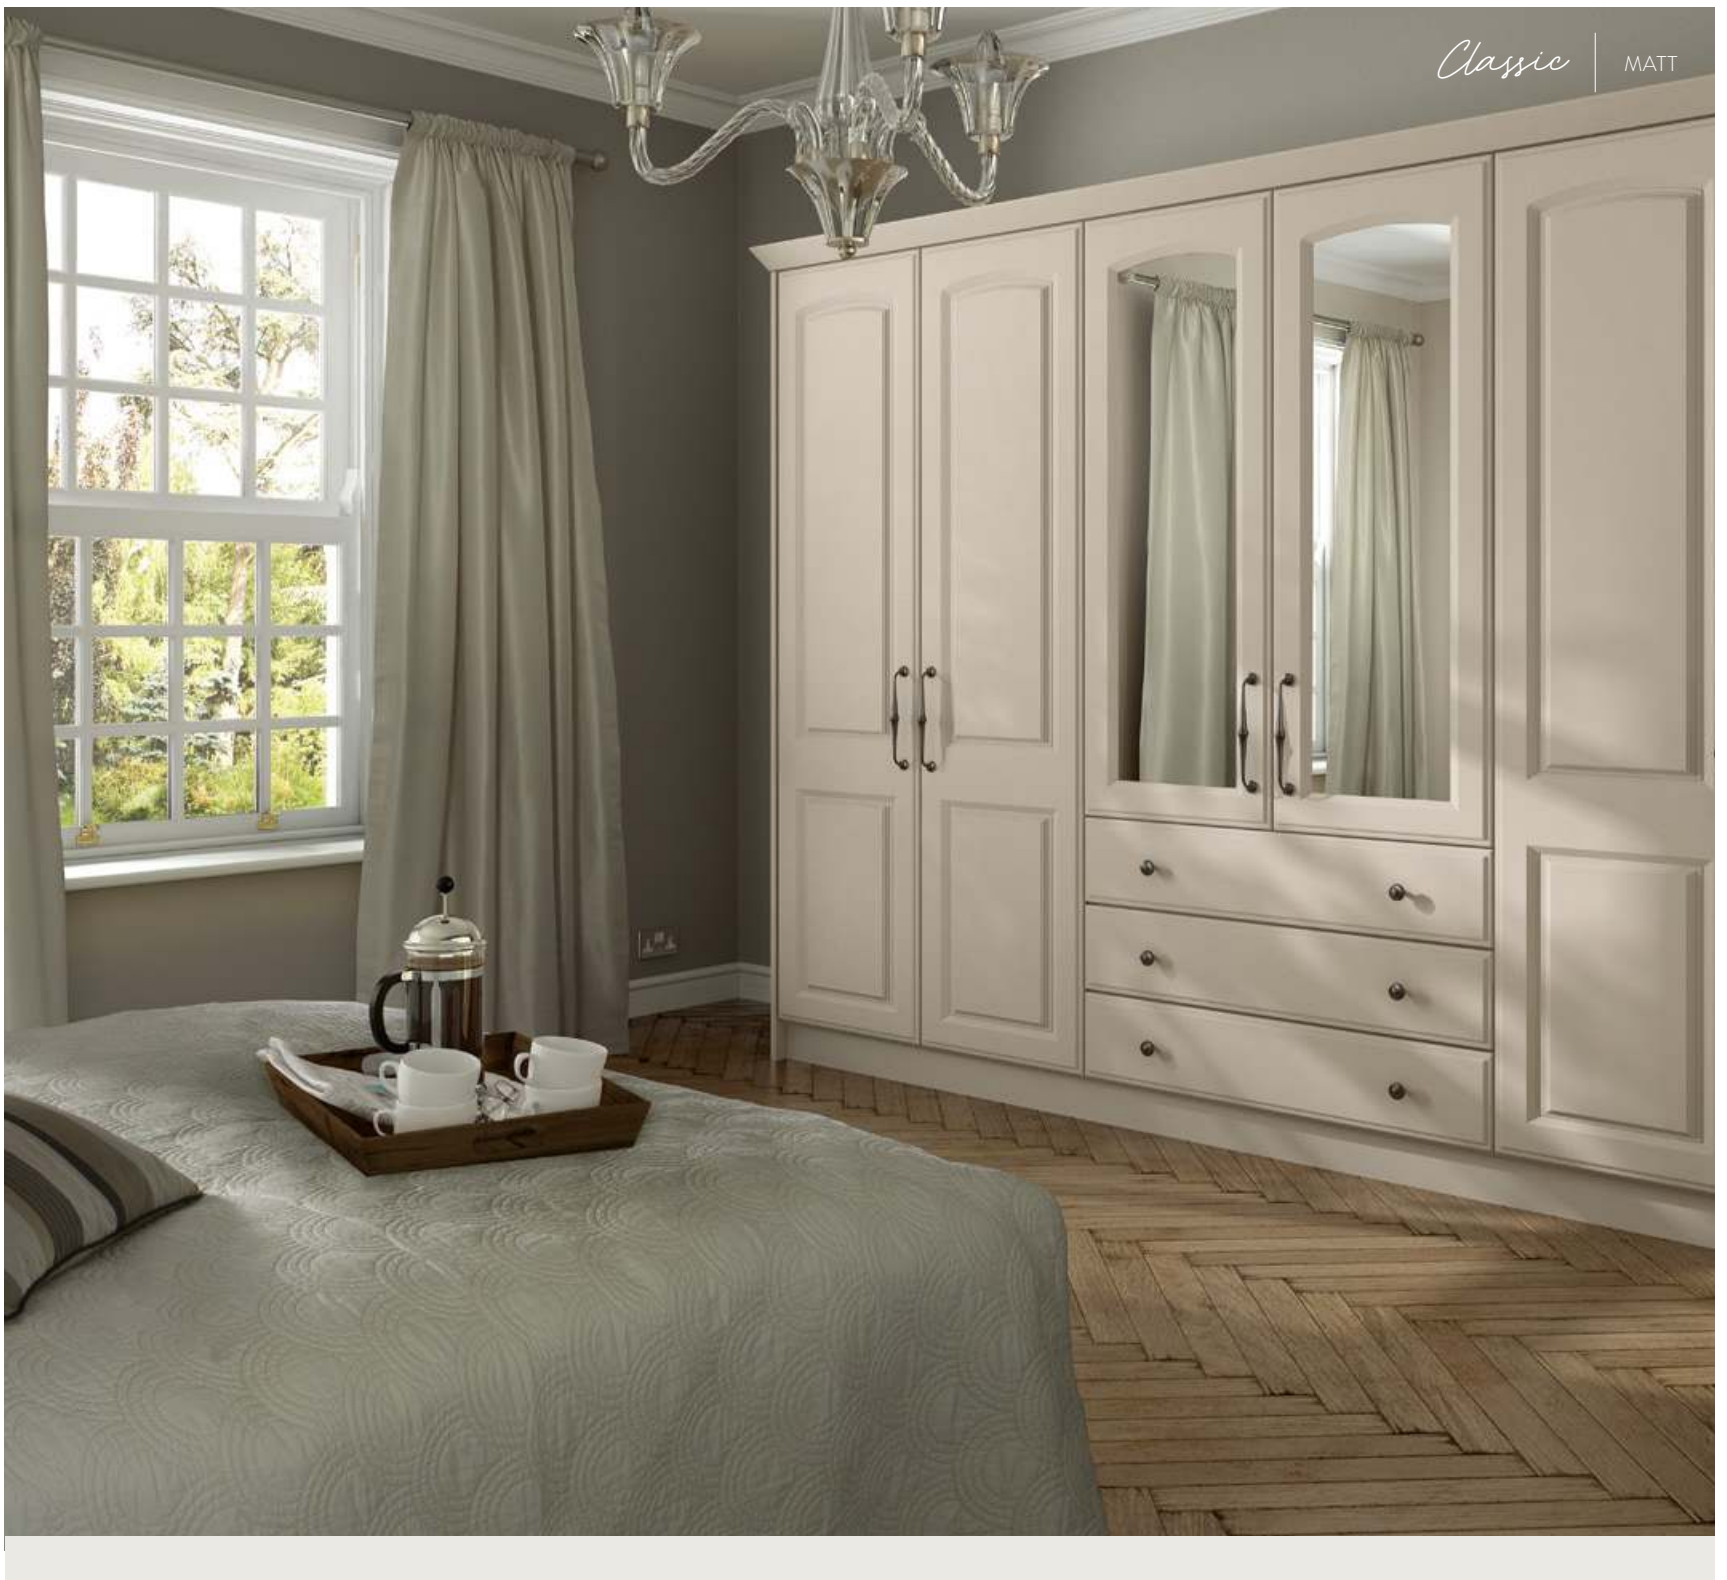

BELLA MATT MUSSEL / BELLA MATT DAKKAR / STYLE: BROADWAY