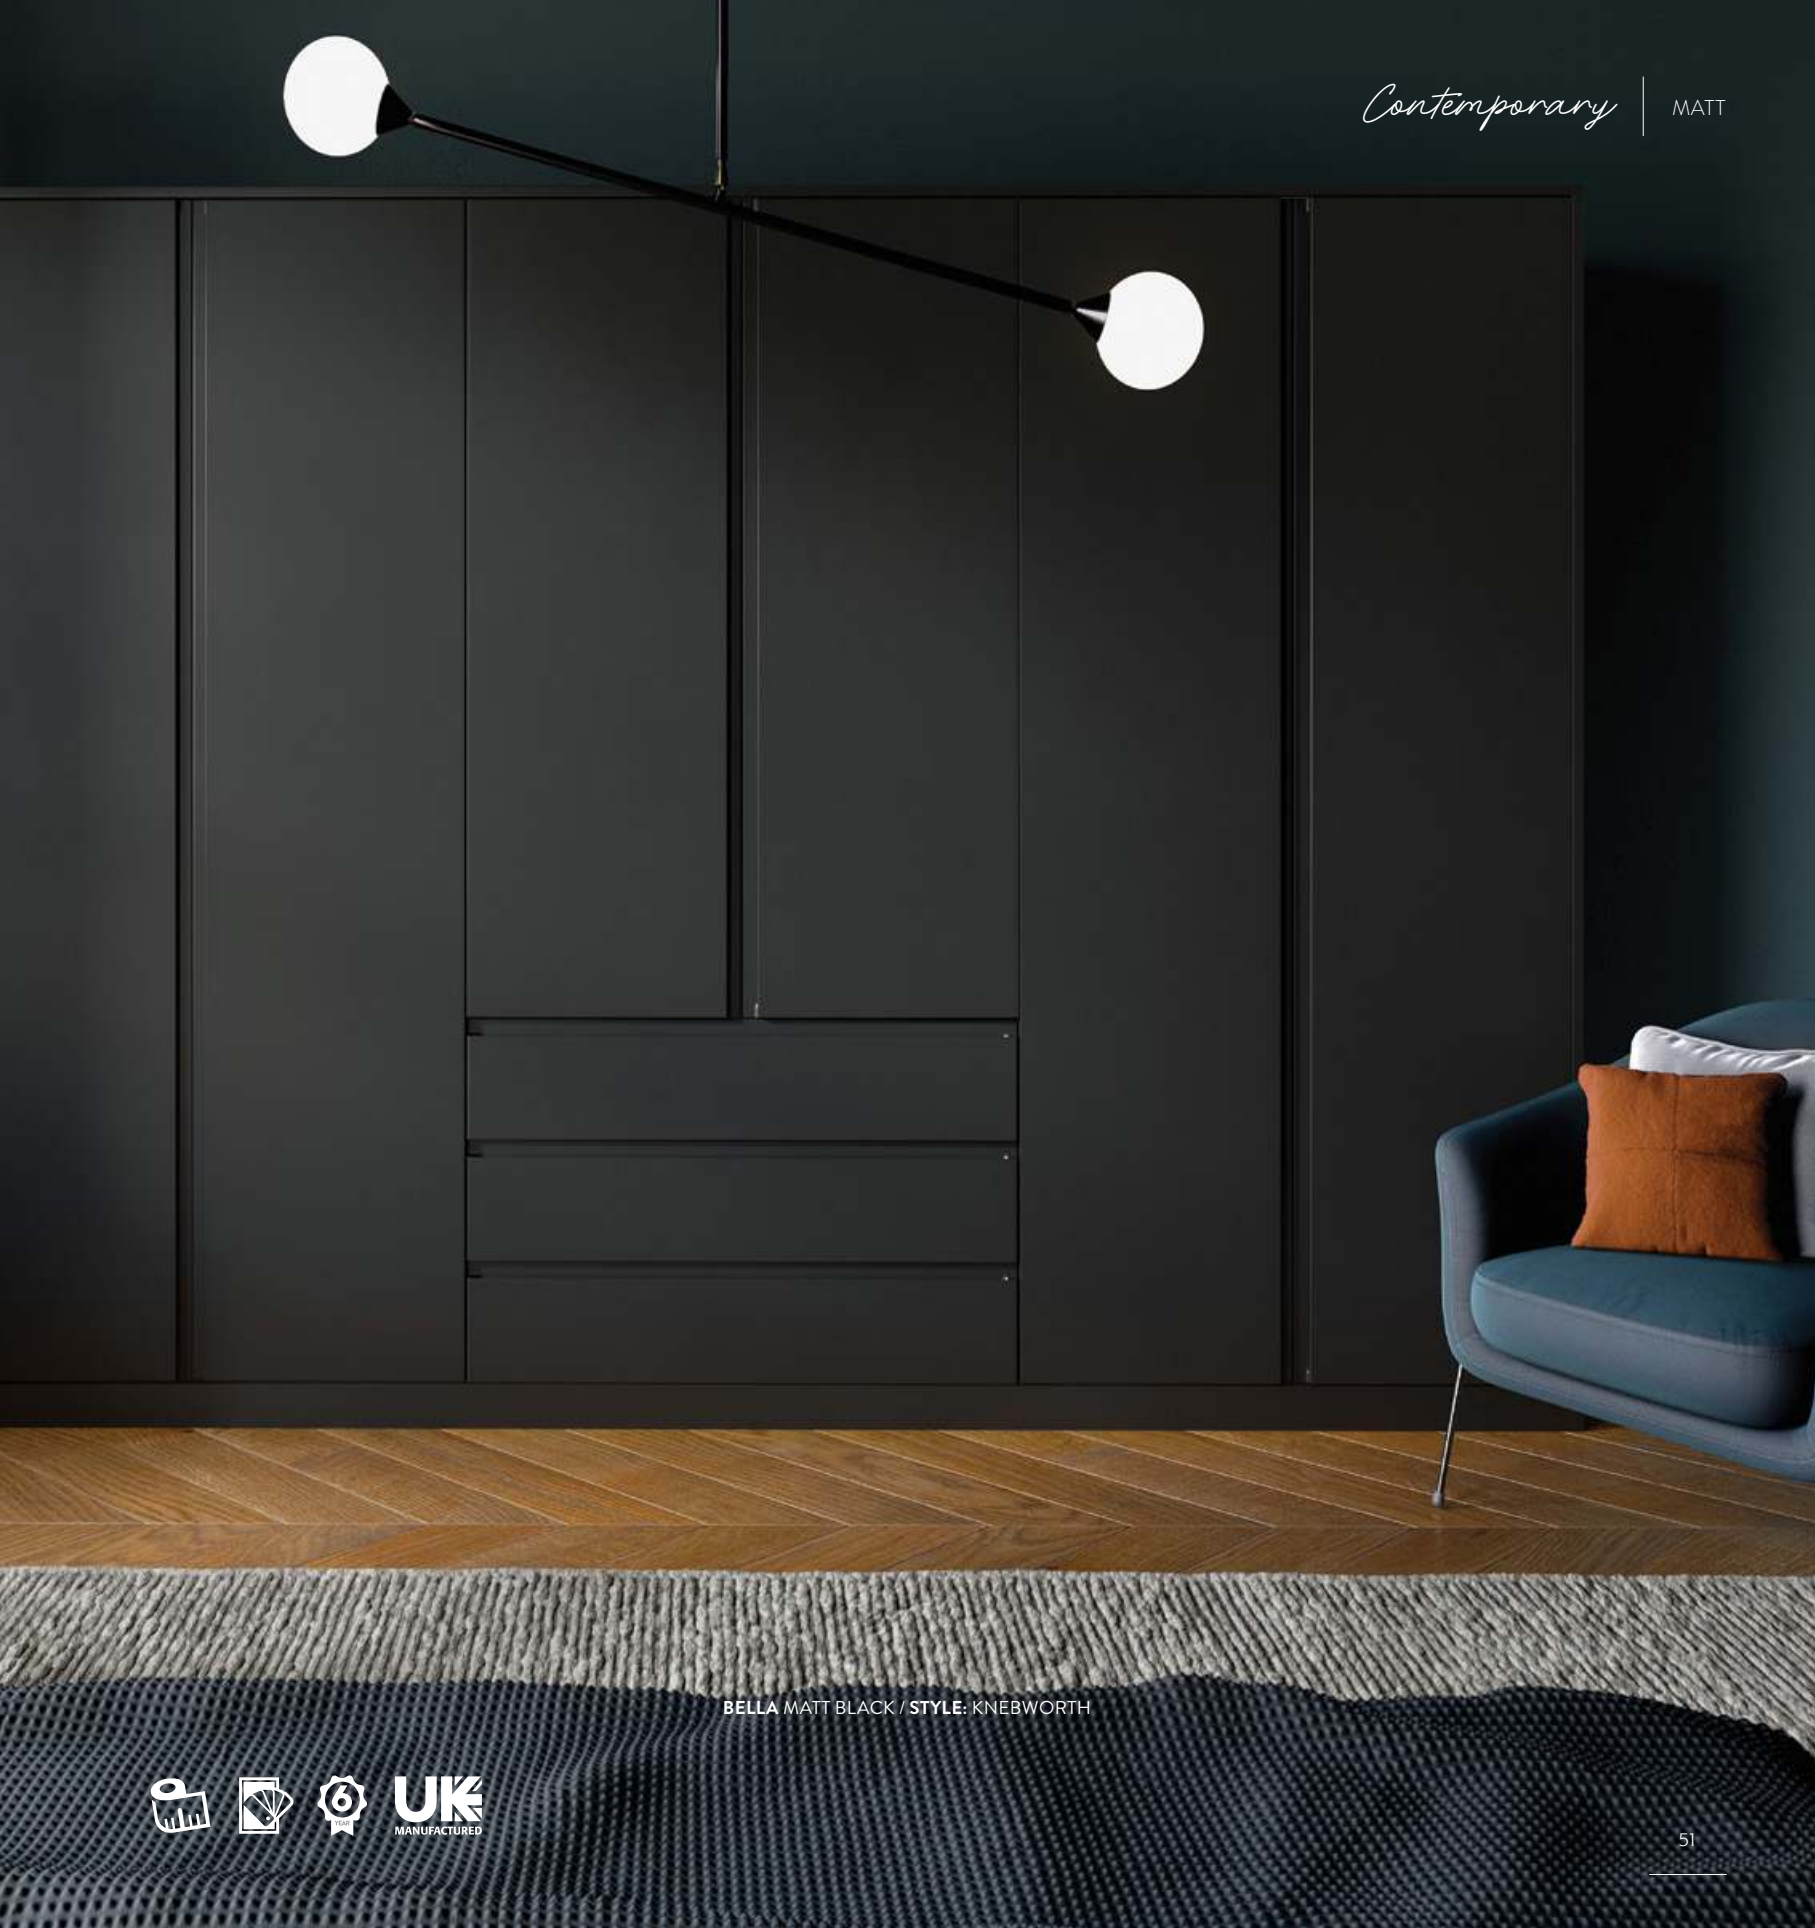

BELLA MATT BLACK / STYLE: KNEBORTH