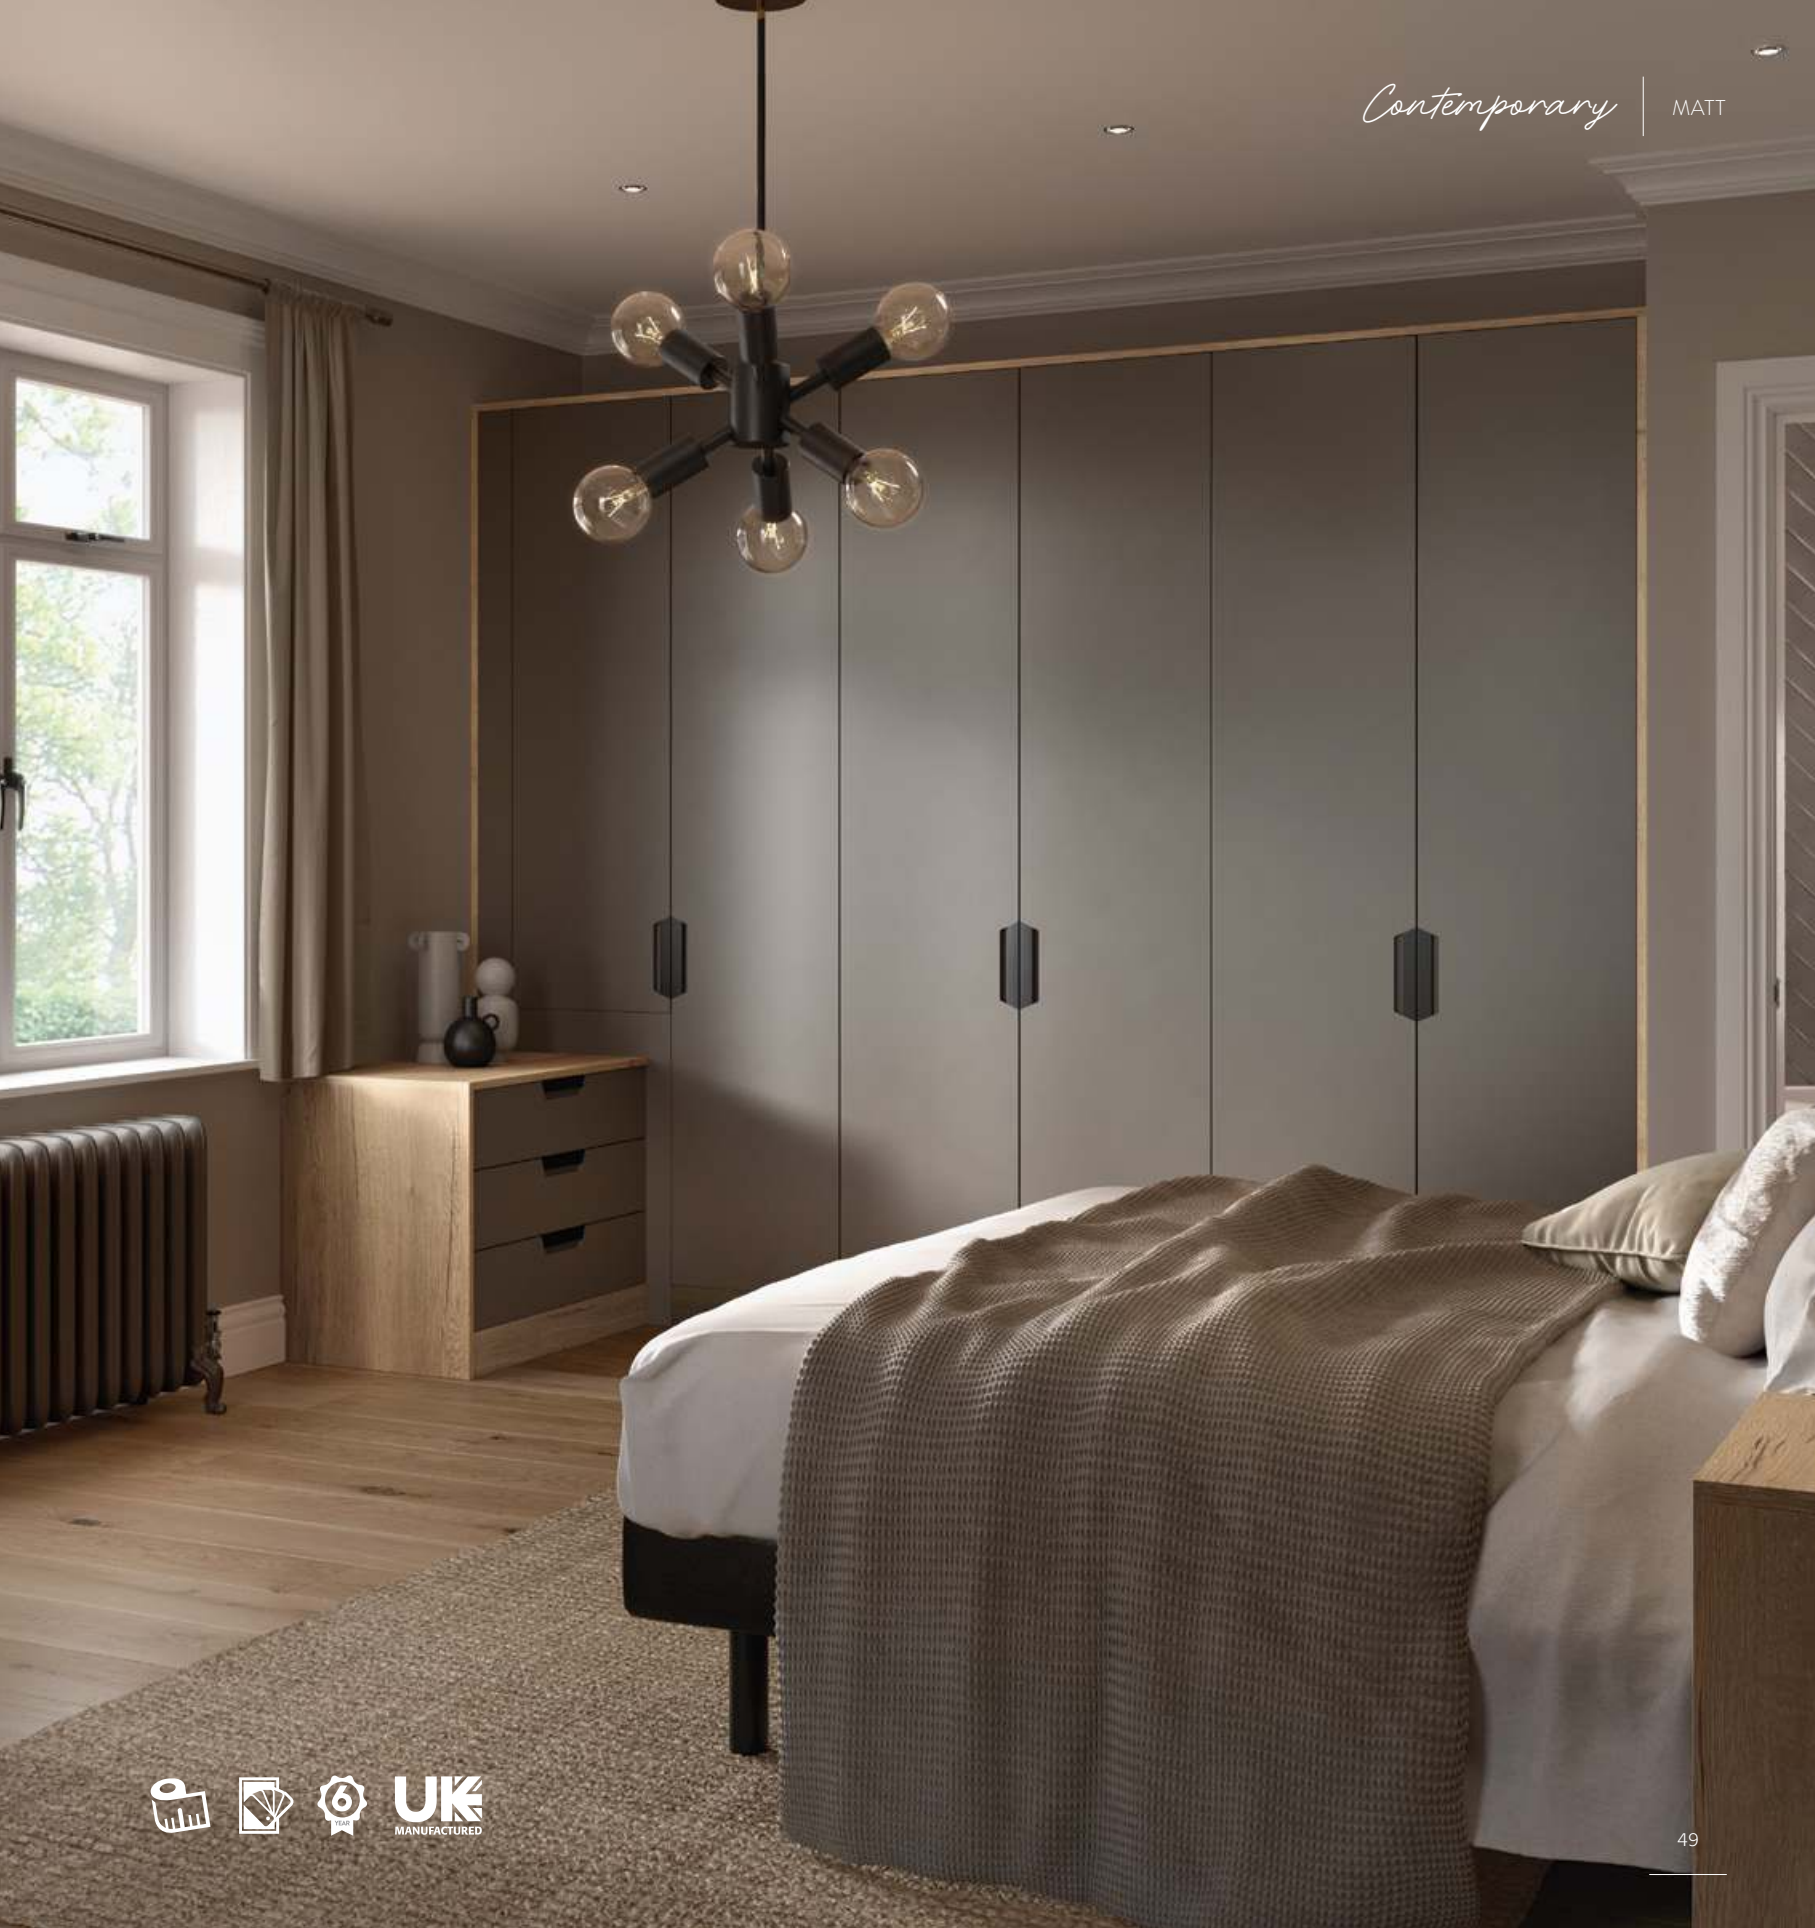

BELLA MATT DOVE GREY / STYLE: VENICE

BELLA MATT DUST GREY / STYLE: RICHMOND

**BELLA MATT TAUPE /
BELLA HALIFAX NATURAL OAK
STYLE: SEGRETO**

NATURAL EDGE

The beauty and warmth of oak complemented with dark matt graphite invites you into a space that's both bold and calming.