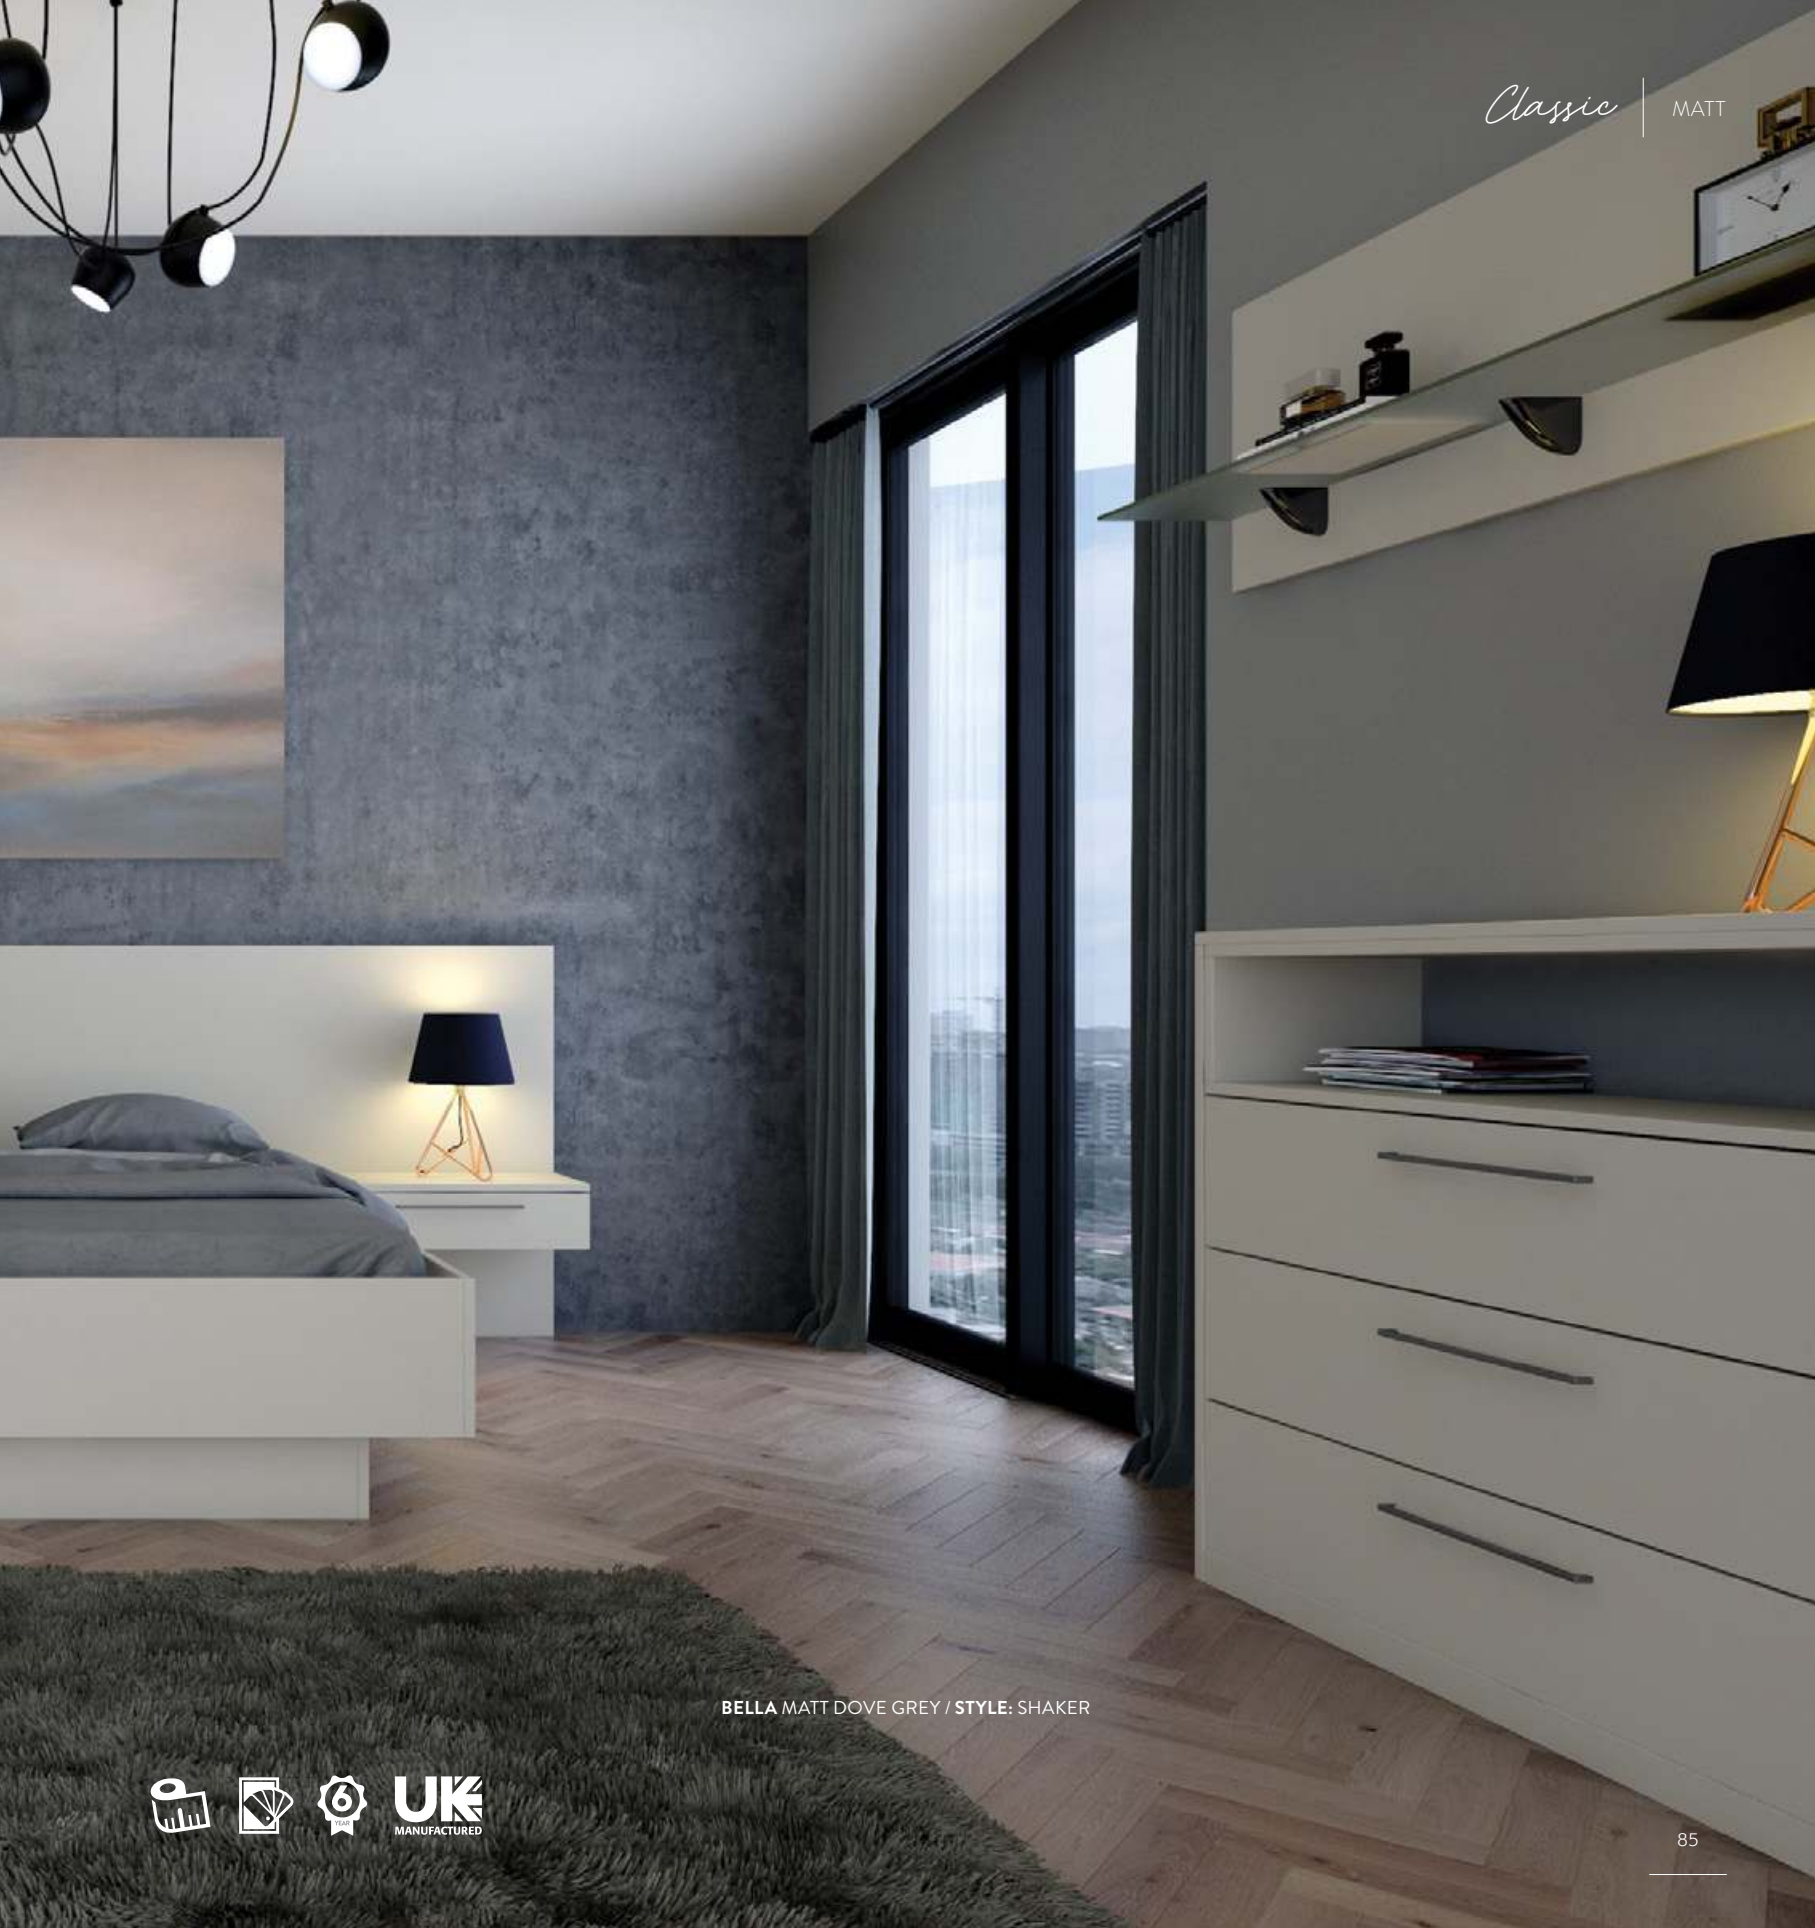

BELLA MATT DOVE GREY / STYLE: SHAKER