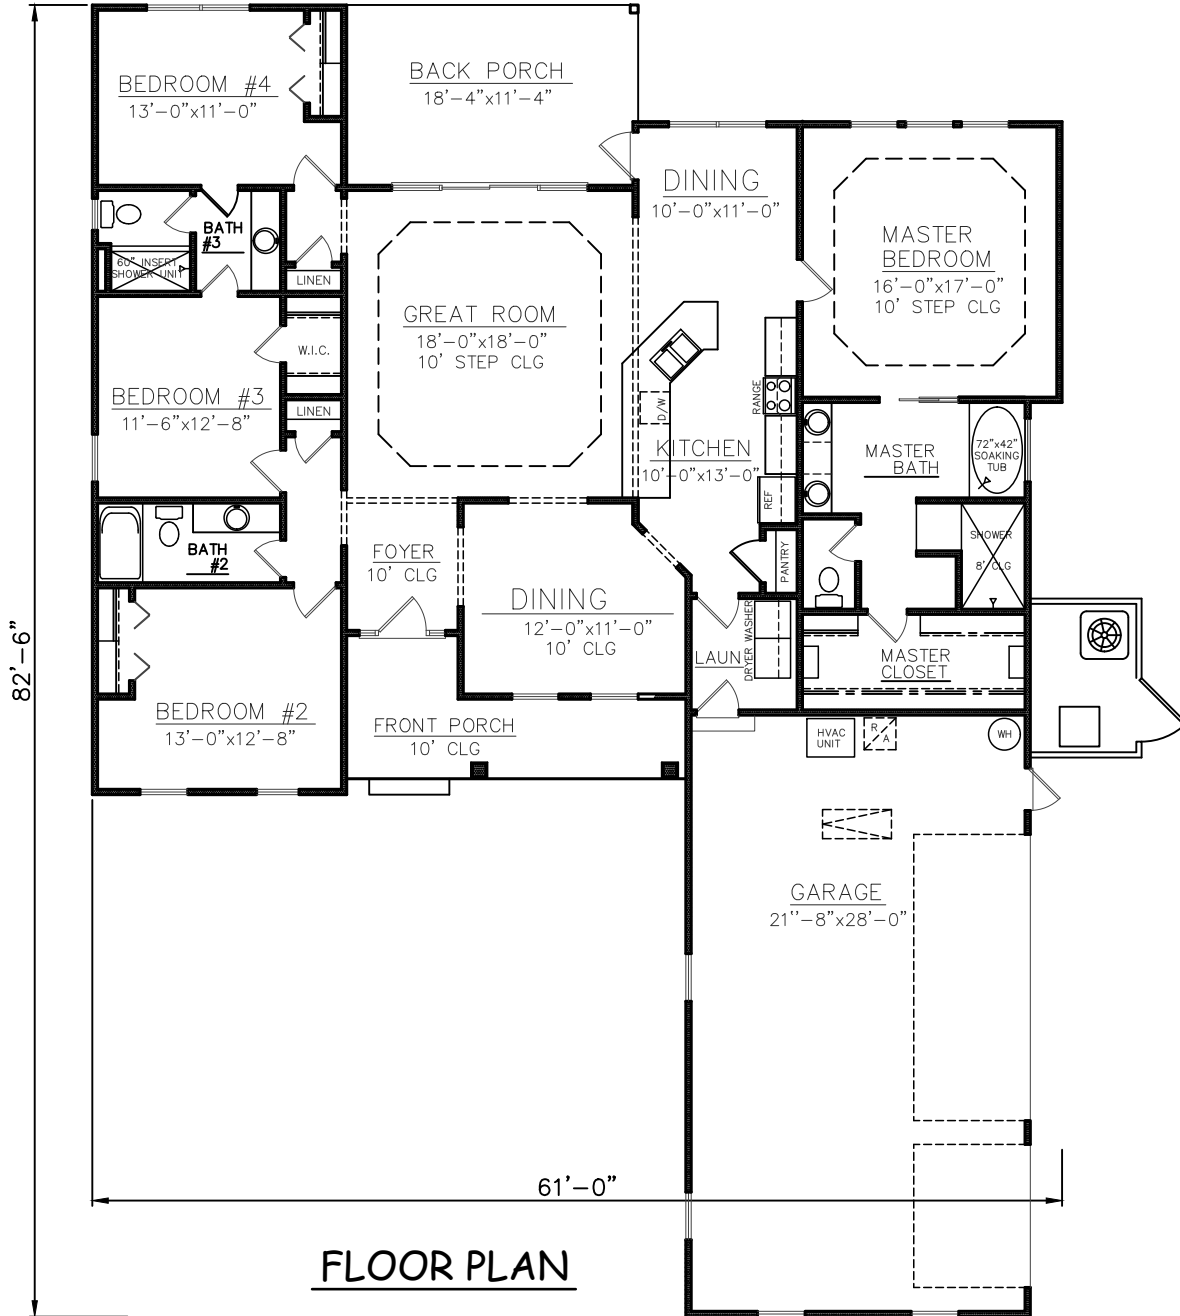

BOARD & BATTEN
SIDING

FRONT ELEVATION

Heated Sq. Ft.: 2314
 Garage: 820
 Front Porch: 135
 Back Porch: 206
 Total Sq. Ft. Under Roof: 3475

Josselyn Homes, Inc.

P.O. BOX 5793
 St. Marys, Georgia 31558
 (912) 222-5595
 www.josselynhomes.com

ALL INFORMATION SHOWN
 DEEMED RELIABLE BUT
 NOT GUARANTEED.

2023\josselyn_homes\sanctuary 222

THESE ARE RENDERINGS ONLY.
 ACTUAL FLOOR PLANS &
 ELEVATIONS MAY VARY FROM
 WORKING DRAWINGS.

02-03-23