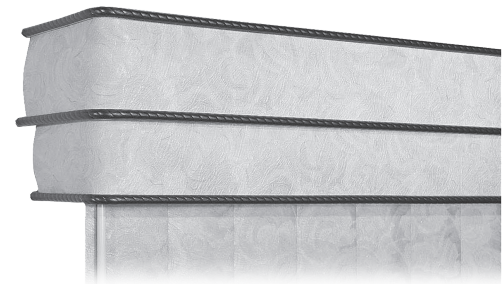

West Coast Vertical Components, Inc.

tel: 800-426-1923 email: info@westcoastverticalcomponents.com
tel: 626-962-8569 web: westcoastverticalcomponents.com

PLASTIBEC Exclusive West Coast Distributor

VALANCE COLLECTION

Valance	Item Code	Trims (continued)	Item Code
Executive	1046692	Tuscany Trim, Fresco Beige	3045731
Double Executive	1046721	Tuscany Trim, Pearl White 610	1082829
RS, White	1003377	Tuscany Trim, Verdigris 622	1082562
RS, Ivory	1093747	Tuscany Trim, Noble Blue 644	1082597
Recycled Square Corner	1046385	Opera Trim, Marble	3023988
Groover, White	1041867	Opera Trim, Castle	3023996
Groover, Ivory	1041859	Opera Trim, Wildberry	3024008
Executive Corners, Brackets and Returns		Opera Trim, Piano-Silver	3024016
Executive Valance Return 3.5", Ivory 96"	1092584	Opera Trim, Piano-Gold	3024024
Executive Valance Corner Round 3.5" With/Caps, Ivory	1061331	Opera Trim, Beech Wood	3024032
Executive Double Valance Hanger 3.5", Ivory	1061382	Opera Trim, Portobello-Gold	3024041
Executive Valance Bracket Horizontal 2", White	1051571	Opera Trim, Oyster-Silver	3024059
Executive Valance Bracket Long V1000/V2100, White	1052152	Opera Trim, Sage	3024606
Valance Bracket V3000 Regular, Gray	1033699	Opera Trim, Ruby	3024614
Executive Valance Bracket V3000 Long, Ivory	1080639	Opera Trim, Platinum	3024622
Trims		Elegance Trim, Snow	3045546
Executive Trim, Gold 301	1046772	Elegance Trim, Gold	3045757
Executive Trim, Black Satin 684	2600721	Elegance Trim, Oak	3045562
Executive Trim, Blush 672	2600747	Elegance Trim, Smoked Copper	3045571
Executive Trim, Chrome 303	1060312	Elegance Trim, Pewter	3045589
Executive Trim, Brushed Aluminum	1060363	RS Corners, Returns and Brackets	
Executive Trim, Smoked Copper	3044519	Return Valance Round Corner 3.5", Ivory 100"	1046748
Executive Trim, Pewter	3044527	Return Valance Round Corner 3.5", White 100"	1003297
Executive Trim, Linen	3044543	Valance Corner Round 3.5", Ivory With/Clear Caps	1061340
Executive Trim, Cioccalate	3044551	Valance Corner Round 3.5", White With/Clear Caps	1100071
Executive Trim, Dark Walnut 302	1060304	Valance Corner Round 3.5", Clear Caps	1047151
Executive Trim, Denim 641	1025138	Valance Corner Square 3.5" (hidden return)	1061358
Executive Trim, Light Oak 304	1060321	Valance Corner Square Super Tough 3.5"	1061374
Executive Trim, Lilac 688	2600755	Executive Valance Bracket Long V1000/V2100, White	1052152
Executive Trim, Sage 655	2600739	Valance Bracket V3000 Regular, Gray	1033699
Executive Trim, Silk 630	1025023	Recycled valance corners and brackets	
Executive Trim, White 307	1060355	Valance Corner Square Super Tough 3.5"	1061374
Tuscany Trim, Aubergine 687	1082811	Executive Valance Bracket Long V1000/V2100, White	1052152
Tuscany Trim, Cocoa Silk 635	1082600	Valance Bracket V3000 Regular, Gray	1033699
Tuscany Trim, Satin Gray	3045749	Groover Corners	
Tuscany Trim, Golden Cream 638	1082802	Groover Corner Square 3.5"	1052321
Tuscany Trim, Muscadet 671	1082589