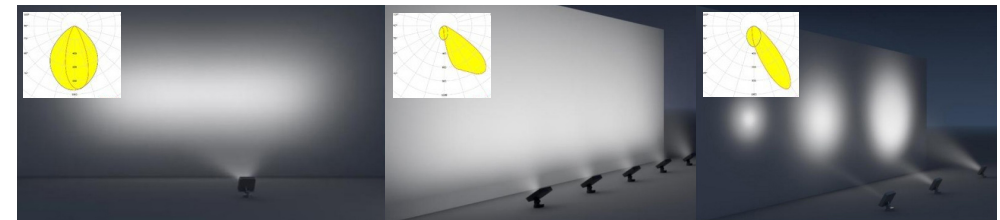

### OPTIK Flood

- Adapatable LED flood designed and built for Australian conditions
- Engineered optic enables dedicated symetric or asymmetric throw
- Quality Nichia SMD LED L70-TM21 projection 50,000h, 45C ambient
- Terminal hard wiring or pre-wire flex options
- Adjustable trunion provides over and under-sling installation options
- Imperviant coating system for long term durability - IP65
- Terminal enclosure and gear compartment access via robust 316 Stainless hasp

### Geometry

100W / 150W

200 / 240W

### Optics

Wide symmetric or asymmetric

Wall wash

Symmetric narrow