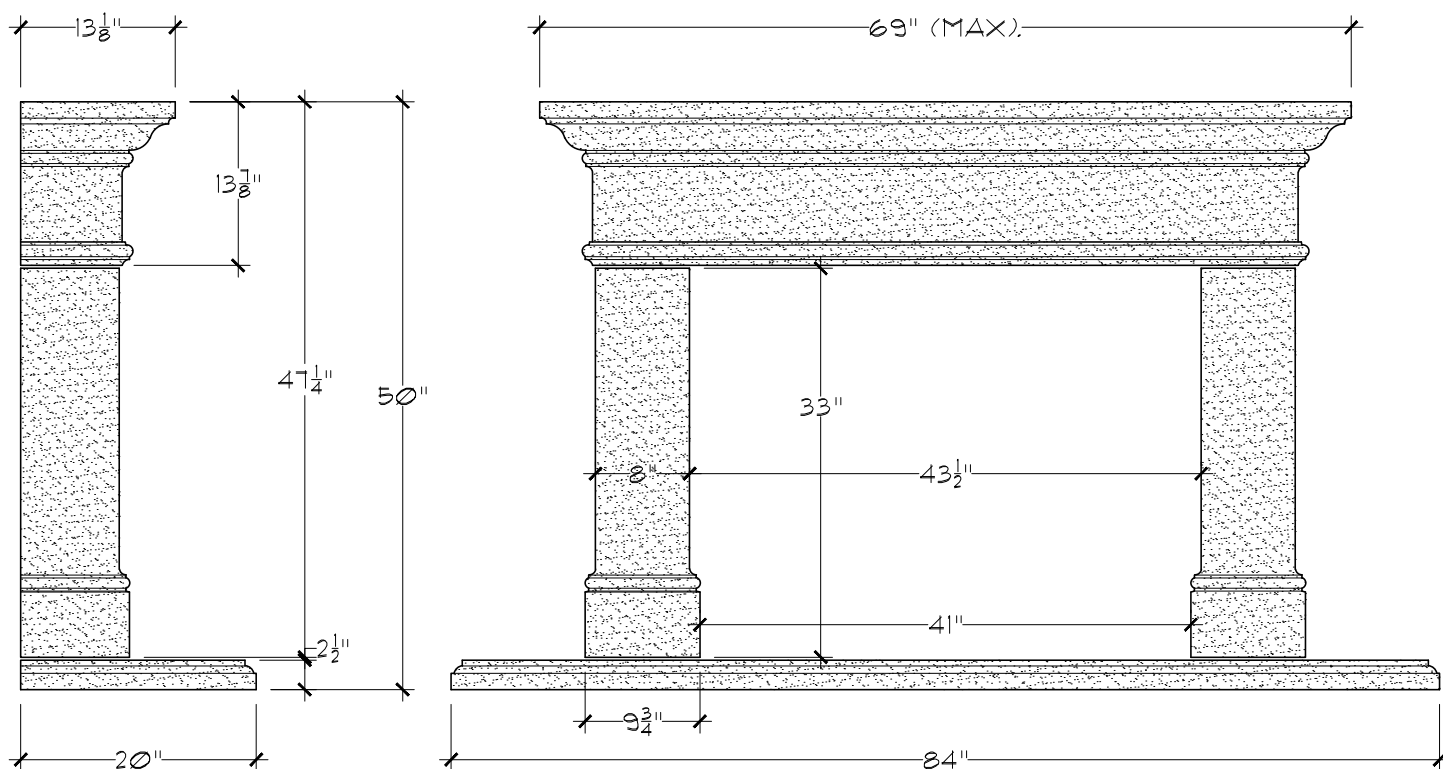

STUDIO DESIGN Works

Classic Architectural Cast Stone

230 E. DYER RD. STE. 'F'-SANTA ANA-CA-92707

PH: 714-862-1244 www.studiodesignworks.com

Bern

FM 360-41

Standard Dimensions

Scale: $\frac{3}{4}$ " = 1'-0"

- * Mantel Dimensions: 69 "W - $47\frac{1}{4}$ "H - $13\frac{1}{8}$ "D
- * Inside Dimensions: $43\frac{1}{2}$ "W - 33 "H
- * Standard Hearth: 84 "W - $2\frac{1}{2}$ "H - 20 "D
- * Adjustable width w/ grout joints
- * Adjustable height