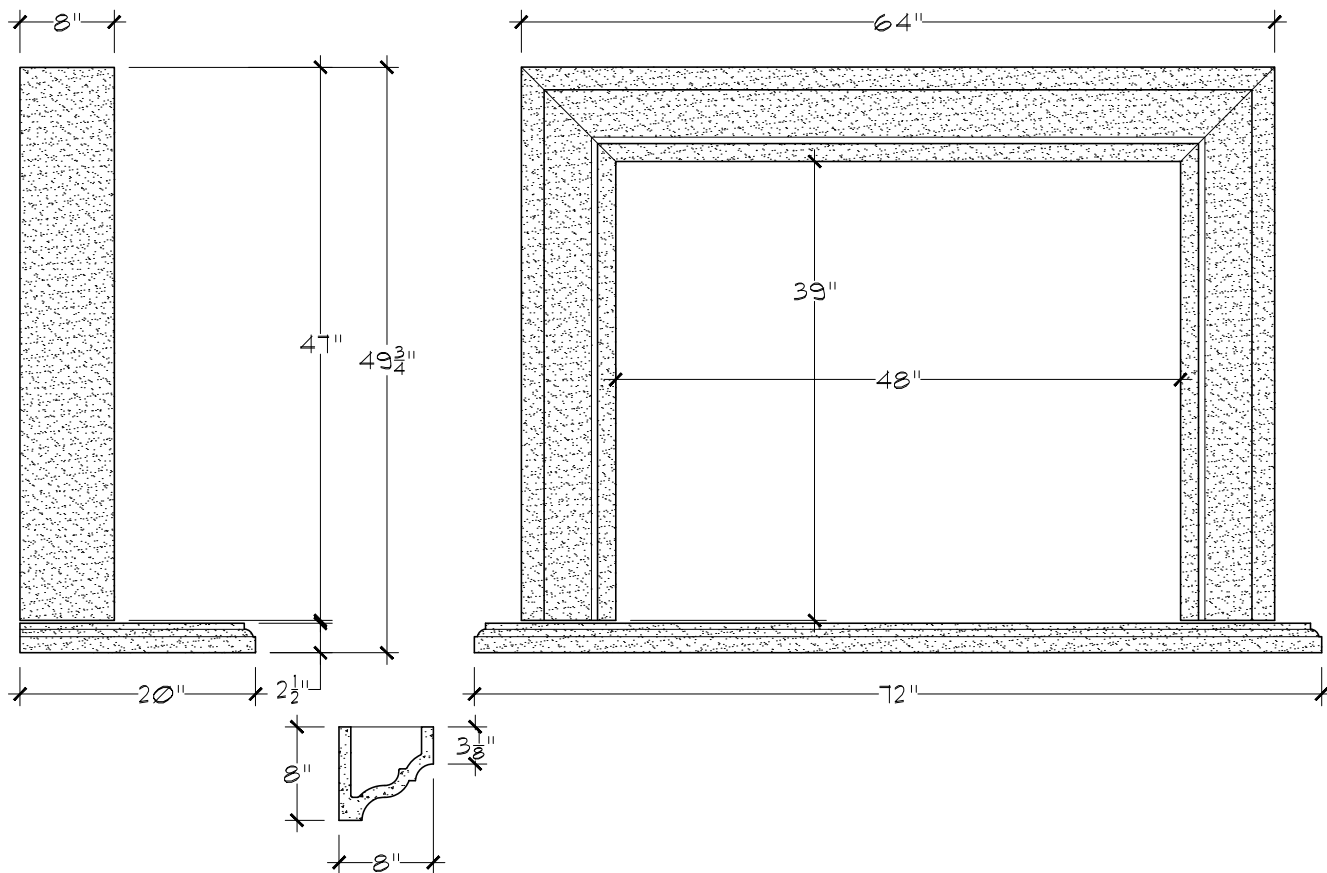

STUDIO DESIGN Works

Classic Architectural Cast Stone

230 E. DYER RD. STE. 'F'-SANTA ANA-CA-92707

PH: 714-662-1244 www.studiodesignworks.com

Malibu FM 185-48

Standard Dimensions

Scale: 3/4" = 1'-0"

- * Overall Dimensions: 64"W - 47"H - 8"D
- * Inside Dimensions: 48"W - 39"H
- * Standard Hearth: 72"W - 2 1/2"H - 20"D
- * Optional: Mantel Shelf
- * Adjustable width w/ grout joints
- * Adjustable height

DUE TO THE NATURE OF THE PRODUCT ALL DIMENSIONS ARE APPROXIMATE AND SUBJECT TO CHANGE WITHOUT NOTICE. COPYRIGHT © STUDIO DESIGN WORKS 2015