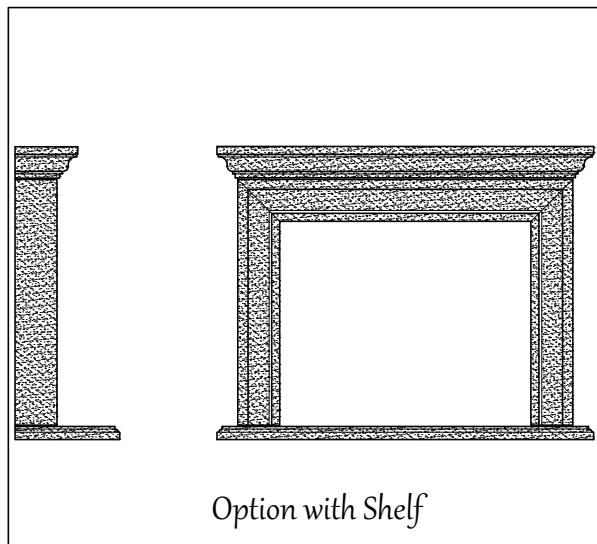

STUDIO DESIGN Works

Classic Architectural Cast Stone

230 E. DYER RD. STE. 'F'-SANTA ANA-CA-92707

PH: 714-662-1244 www.studiodesignworks.com

Malibu FM 185-48

Standard Dimensions

Scale: 3/4" = 1'-0"

- * Overall Dimensions: 64"W - 47"H - 8"D
- * Inside Dimensions: 48"W - 39"H
- * Standard Hearth: 72"W - 2 1/2"H - 20"D
- * Optional: Mantel Shelf
- * Adjustable width w/ grout joints
- * Adjustable height