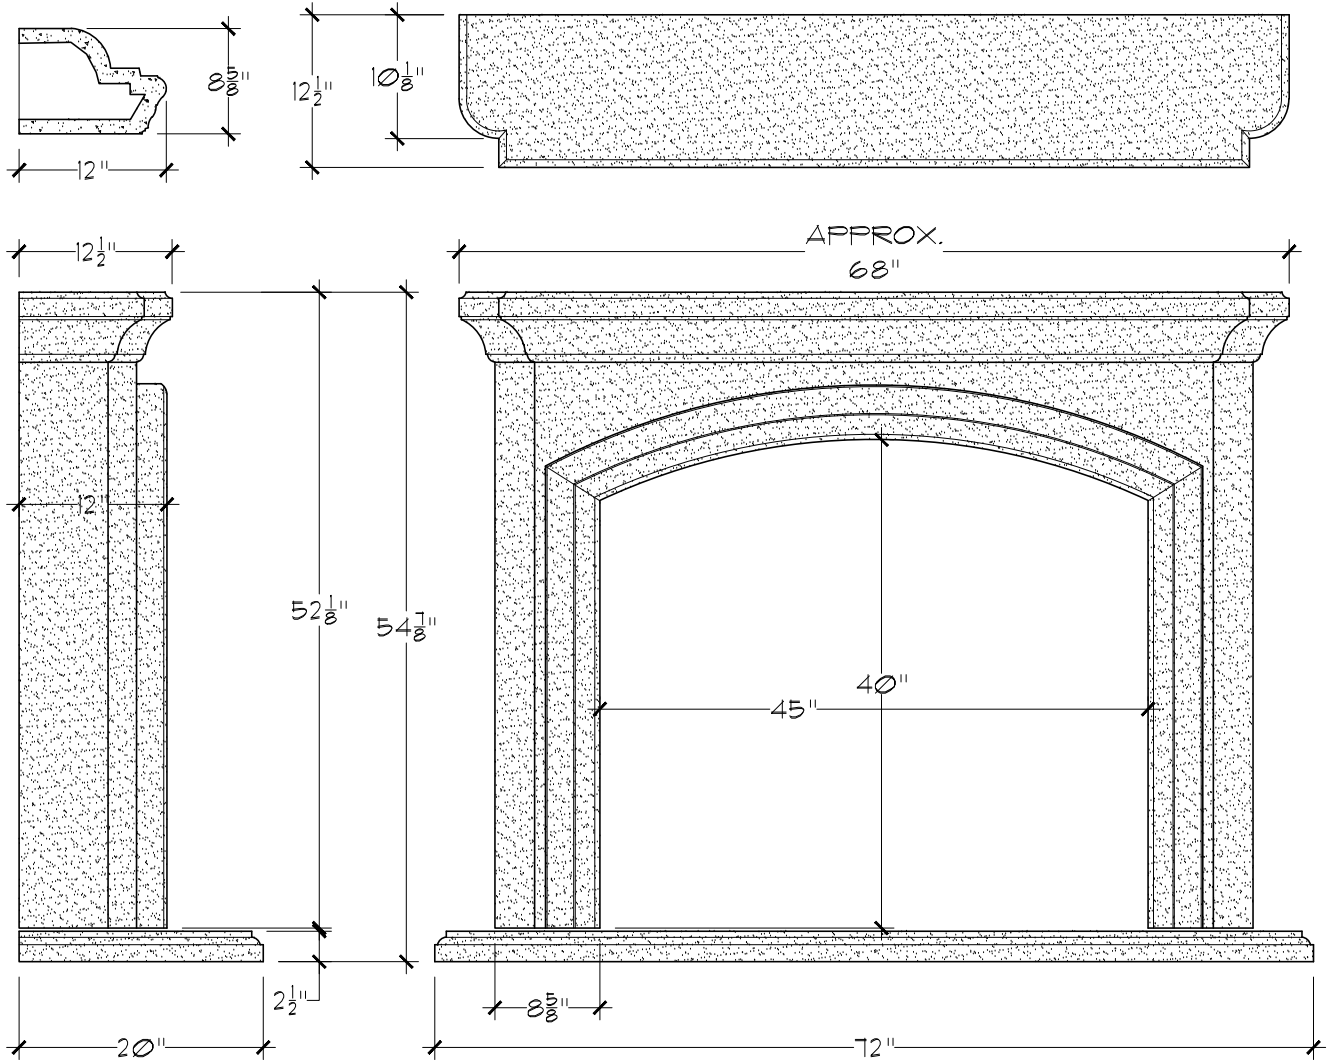

## Standard Dimensions

SCALE: 3/4" = 1'-0"

- \* Mantel Dimensions: 68"W - 12 1/2"H - 52 1/8"D
- \* Inside Dimensions: 45"W - 40"H
- \* Standard Hearth: 72"W - 2 1/2"H - 20"D
- \* Optional: Add plinth blocks
- Larger size available; see Milano-50
- \* Adjustable height