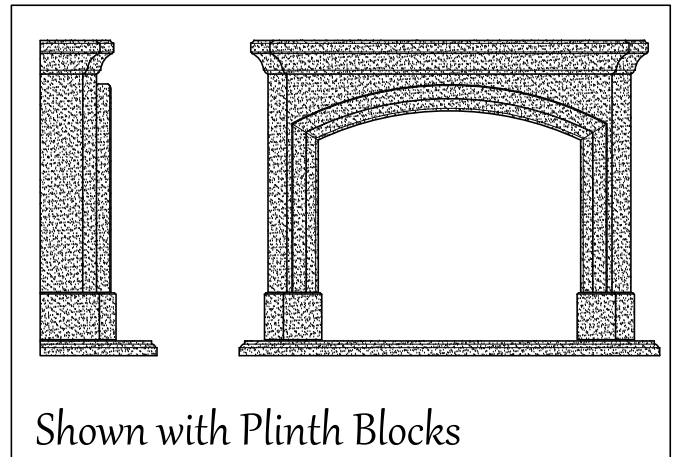

## Standard Dimensions

SCALE: 3/4" = 1'-0"

- \* Mantel Dimensions: 68"W - 12 1/2"H - 52 1/8"D
- \* Inside Dimensions: 45"W - 40"H
- \* Standard Hearth: 72"W - 2 1/2"H - 20"D
- \* Optional: Add plinth blocks
- Larger size available; see Milano-50
- \* Adjustable height