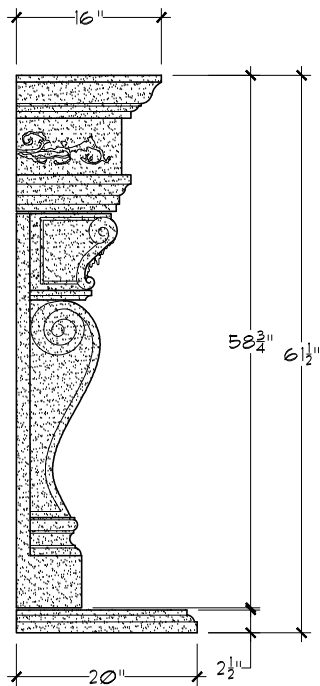

Shelf 'B'

Standard Dimensions

NOT TO SCALE

- * Overall Dimensions: 86"W - 61 1/2"H - 16"D
- * Inside Dimensions: 57 3/4"W - 44"H
- * Standard Hearth: 96"W - 2 1/2"H - 20"D
- * Options: Two shelf sizes available (detail optional)
- * Two leg sizes available. Standard Scroll Leg 'C'
- * Third Leg Option Scroll Leg 'C'
- * Adjustable height

DUE TO THE NATURE OF THE PRODUCT ALL DIMENSIONS ARE APPROXIMATE AND SUBJECT TO CHANGE WITHOUT NOTICE. COPYRIGHT © STUDIO DESIGN WORKS 2015