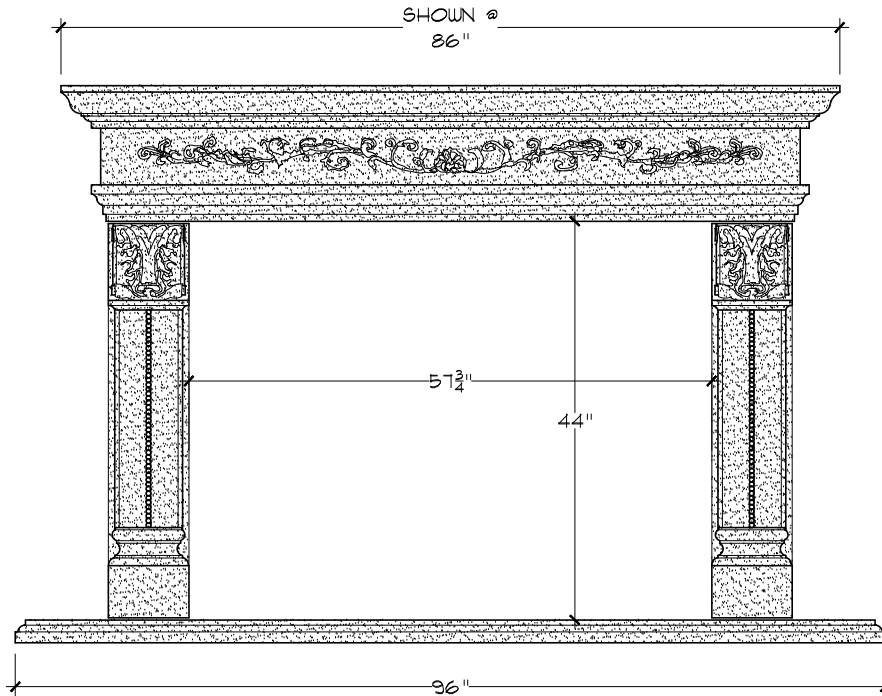

Shelf 'B'

Standard Dimensions

NOT TO SCALE

- * Overall Dimensions: 86"W - 61 1/2"H - 16"D
- * Inside Dimensions: 57 3/4"W - 44"H
- * Standard Hearth: 96"W - 2 1/2"H - 20"D
- * Options: Two shelf sizes available (detail optional)
- * Two leg sizes available. Standard Scroll Leg 'C'
- * Third Leg Option Scroll Leg 'C'
- * Adjustable height