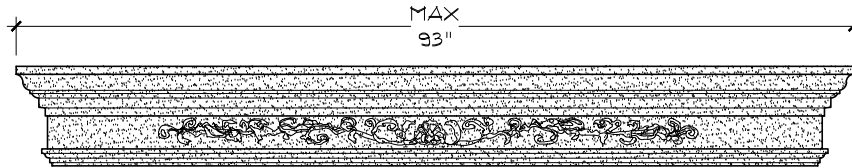

STUDIO DESIGN

Works

Classic Architectural Cast Stone

230 E. DYER RD. STE. 'F'-SANTA ANA-CA-92707

PH: 714-662-1244 www.studiodesignworks.com

Newburgh

FM 1825-49