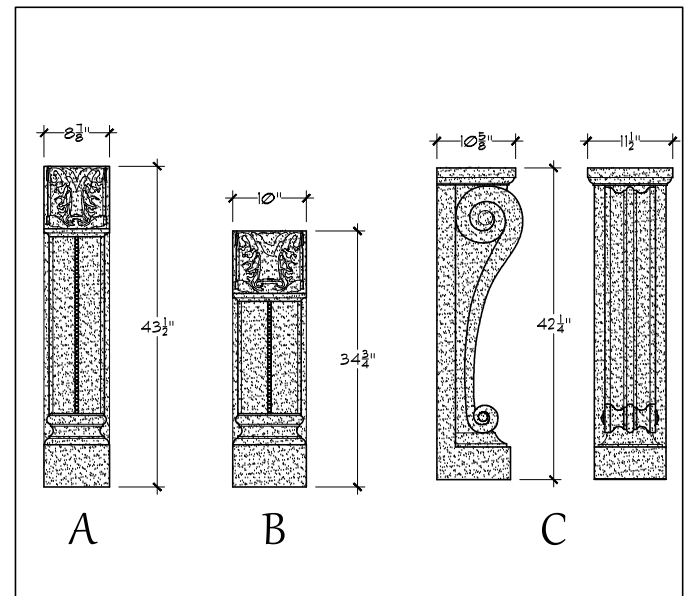

Shelf 'B'

Standard Dimensions

NOT TO SCALE

- * Overall Dimensions: 86"W - 61 1/2"H - 16"D
- * Inside Dimensions: 57 3/4"W - 44"H
- * Standard Hearth: 96"W - 2 1/2"H - 20"D
- * Options: Two shelf sizes available (detail optional)
- * Two leg sizes available. Standard Scroll Leg 'C'
- * Third Leg Option Scroll Leg 'C'
- * Adjustable height

DUE TO THE NATURE OF THE PRODUCT ALL DIMENSIONS ARE APPROXIMATE AND SUBJECT TO CHANGE WITHOUT NOTICE. COPYRIGHT © STUDIO DESIGN WORKS 2015