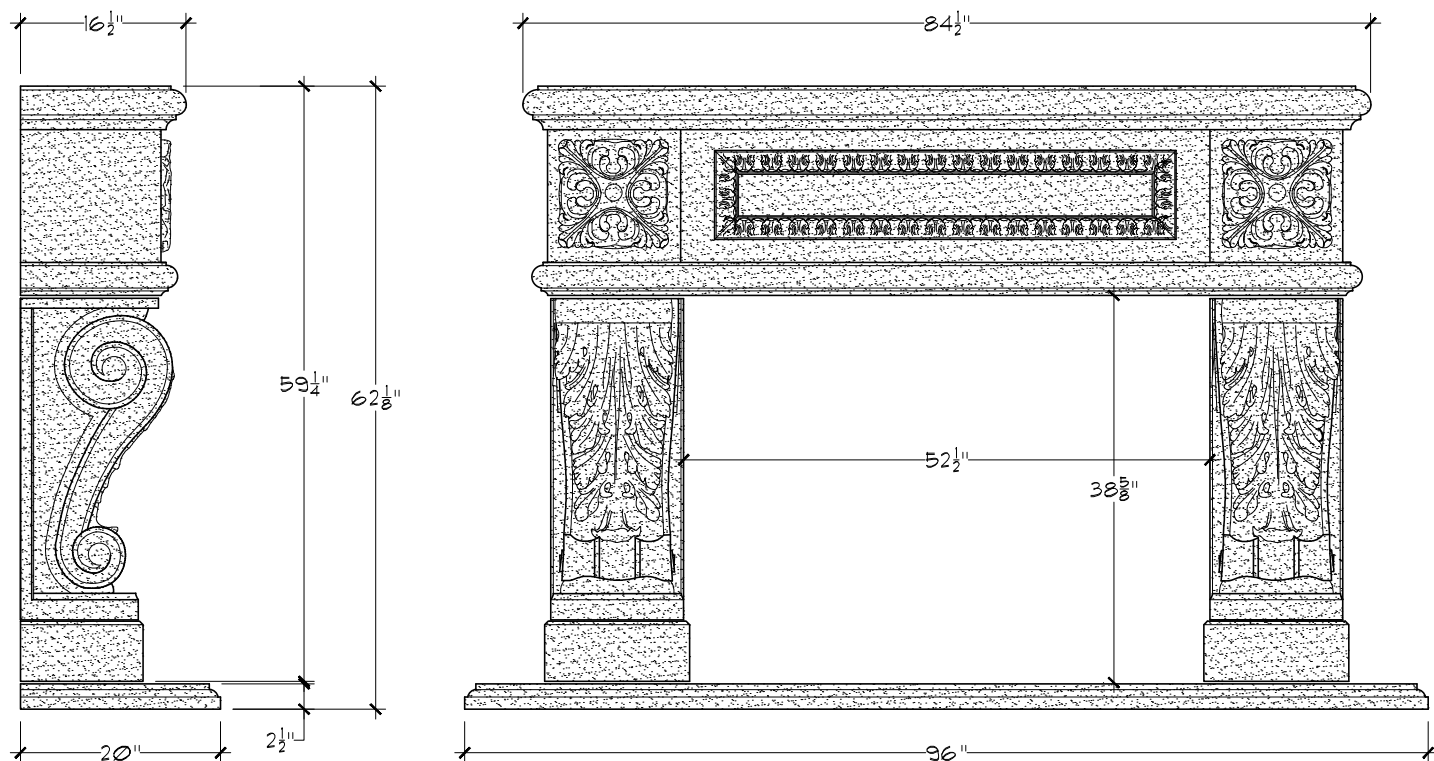

STUDIO DESIGN Works

Classic Architectural Cast Stone

230 E. DYER RD. STE. 'F'-SANTA ANA-CA-92707
 PH: 714-862-1244 www.studiodesignworks.com

Raphael

FM 1975-53

Standard Dimensions

Not to Scale

- * Overall Dimensions: 84 1/2"W - 62 1/8"H - 16 1/2"D
- * Inside Dimensions: 52 1/2"W - 38 5/8"H
- * Standard Hearth: 96"W - 2 1/2"H - 20"D
- * Optional: Two leg sizes available
- * Acanthus detail on shelf can be removed upon request
- * Adjustable height

DUE TO THE NATURE OF THE PRODUCT ALL DIMENSIONS ARE APPROXIMATE AND SUBJECT TO CHANGE WITHOUT NOTICE. COPYRIGHT © STUDIO DESIGN WORKS 2015