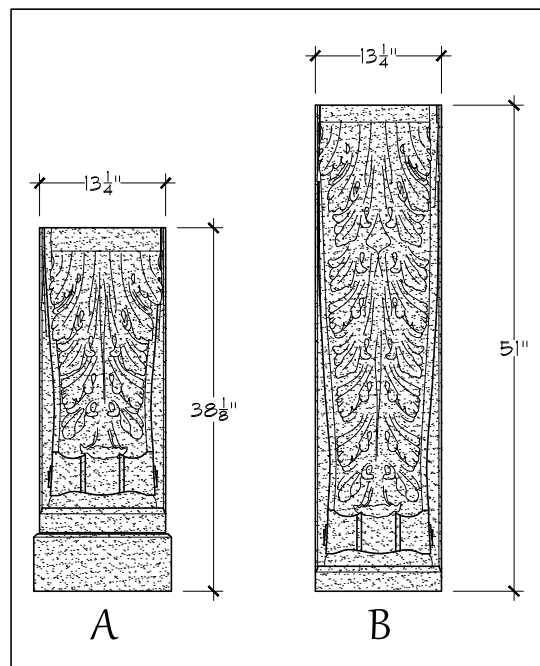

STUDIO DESIGN Works

Classic Architectural Cast Stone

230 E. DYER RD. STE. 'F'-SANTA ANA-CA-92707
 PH: 714-862-1244 www.studiodesignworks.com

Raphael

FM 1975-53

Standard Dimensions

Not to Scale

- * Overall Dimensions: 84 1/2"W - 62 1/8"H - 16 1/2"D
- * Inside Dimensions: 52 1/2"W - 38 5/8"H
- * Standard Hearth: 96"W - 2 1/2"H - 20"D
- * Optional: Two leg sizes available
- * Acanthus detail on shelf can be removed upon request
- * Adjustable height

DUE TO THE NATURE OF THE PRODUCT ALL DIMENSIONS ARE APPROXIMATE AND SUBJECT TO CHANGE WITHOUT NOTICE. COPYRIGHT © STUDIO DESIGN WORKS 2015