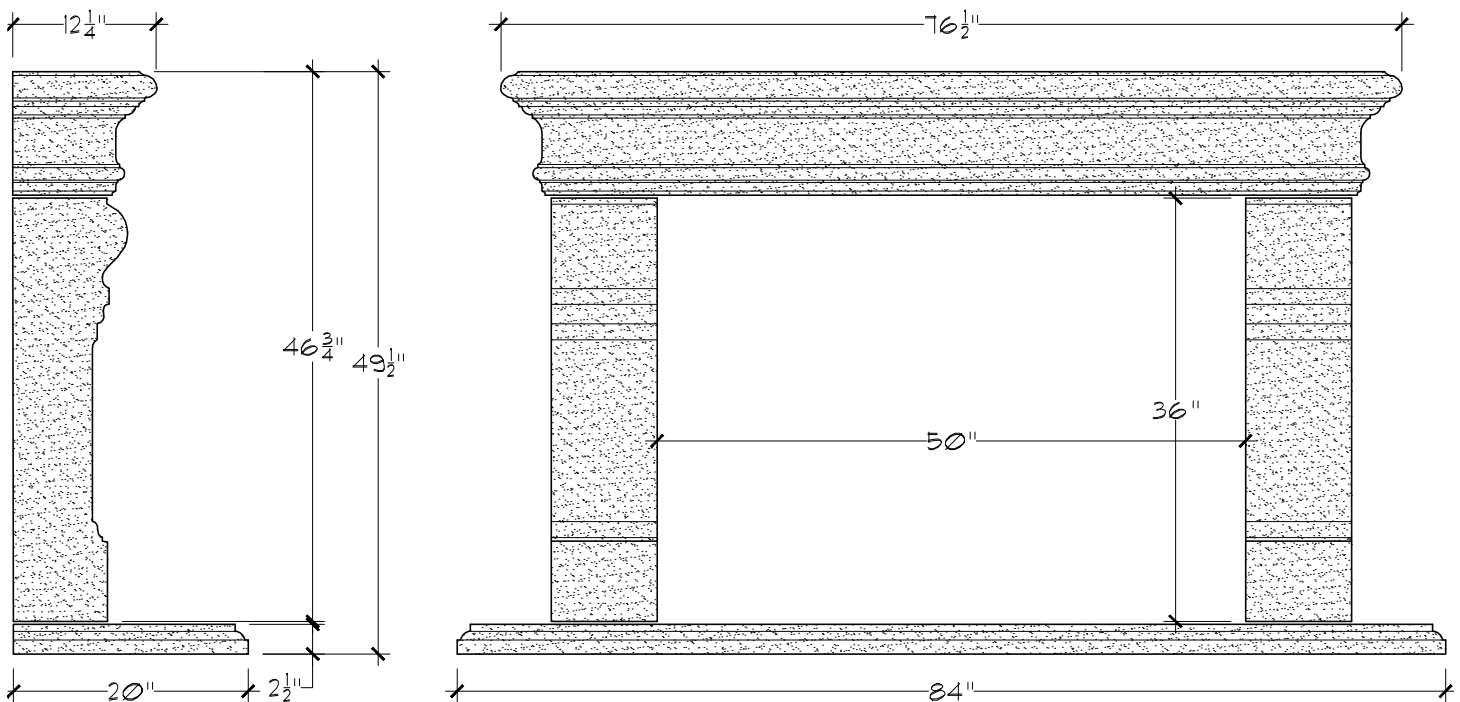

STUDIO DESIGN Works

Classic Architectural Cast Stone

230 E. DYER RD. STE. 'F'-SANTA ANA-CA-92707
PH: 714-862-1244 www.studiodesignworks.com

Sienna FM 910-50

Standard Dimensions

Scale: 3/4" = 1'-0"

- * Overall Dimensions: 76 1/2"W - 49 1/2"H - 12 1/4"D
- * Inside Dimensions: 50"W - 36"H
- * Standard Hearth: 84"W - 2 1/2"H - 20"D
- * Adjustable width w/ grout joints
- * Adjustable height

DUE TO THE NATURE OF THE PRODUCT ALL DIMENSIONS ARE APPROXIMATE AND
SUBJECT TO CHANGE WITHOUT NOTICE. COPYRIGHT © STUDIO DESIGN WORKS 2015