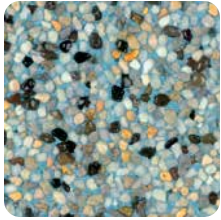

StoneScapes® Regular Tahoe Blue

Regular & Mini Pebbles

Give your pool or spa the natural beauty of a pebble-bottomed stream with a StoneScapes pool finish. An inviting selection of colors and textures allow you to express your unique style.

White

Salt & Pepper

Aqua Cool

Aqua White

White **Mini**

Salt & Pepper **Mini**

Aqua Cool **Mini**

Aqua White **Mini**

SELECT YOUR FINISH

To help you select your finish, ask your builder to show you other residential pools in your area.

Regular & Mini Pebbles

Aqua Blue

Sand

French Gray

Caribbean Blue

Aqua Blue **Mini**

Sand **Mini**

French Gray **Mini**

Caribbean Blue **Mini**

Tahoe Blue

Tropics Blue

Midnight Blue

Black

Tahoe Blue **Mini**