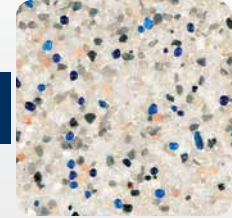

StoneScapes® Regular Tahoe Blue

Regular & Mini Pebbles

Give your pool or spa the natural beauty of a pebble-bottomed stream with a StoneScapes pool finish. An inviting selection of colors and textures allow you to express your unique style.

Tropics Blue **Mini**

Midnight Blue **Mini**

Black **Mini**

Cameroon
Mini Only

TOUCH OF GLASS

To add iridescent shimmer to your pebble finish, consider adding Touch of Glass. (See page 28.)

StoneScapes® Touch of Glass Tropics Blue

Samples shown with a 3 bag formula

Salt & Pepper

Aqua White

Aqua Blue

French Gray

Tahoe Blue

Tropics Blue*

Midnight Blue

Black

Note:

Some NPT pool finishes may include abalone shells which cannot be guaranteed against degradation or loss of color.

1 Bag

Aqua Cool 1

2 Bags

Aqua Cool 2

3 Bags