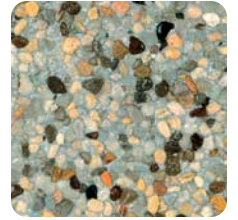

StoneScapes® Regular Tahoe Blue

Regular & Mini Pebbles

Give your pool or spa the natural beauty of a pebble-bottomed stream with a StoneScapes pool finish. An inviting selection of colors and textures allow you to express your unique style.

SELECT YOUR FINISH

To help you select your finish, ask your builder to show you other residential pools in your area.

Regular & Mini Pebbles

Aqua Blue

Sand

French Gray

Caribbean Blue

Aqua Blue **Mini**

Sand **Mini**

French Gray **Mini**

Caribbean Blue **Mini**

Tahoe Blue

Tropics Blue

Midnight Blue

Black

Tahoe Blue **Mini**

Tropics Blue **Mini**

Midnight Blue **Mini**

Black **Mini**

Cameroon
Mini Only

TOUCH OF GLASS

To add iridescent shimmer to your pebble finish, consider adding Touch of Glass. (See page 28.)

StoneScapes® Touch of Glass Tropics Blue