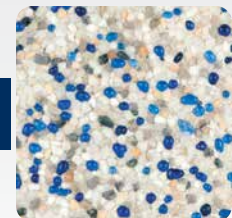

StoneScapes® Regular Tahoe Blue

Regular & Mini Pebbles

Give your pool or spa the natural beauty of a pebble-bottomed stream with a StoneScapes pool finish. An inviting selection of colors and textures allow you to express your unique style.

Sand **Mini**

French Gray **Mini**

Caribbean Blue **Mini**

Tahoe Blue

Tropics Blue

Midnight Blue

Black

Tahoe Blue **Mini**

Samples shown with a 3 bag formula

Salt & Pepper

Aqua White

Aqua Blue

French Gray

Tahoe Blue

Tropics Blue*

Midnight Blue

Black

Note:

Some NPT pool finishes may include abalone shells which cannot be guaranteed against degradation or loss of color.

1 Bag

Aqua Cool 1

2 Bags

Aqua Cool 2

3 Bags