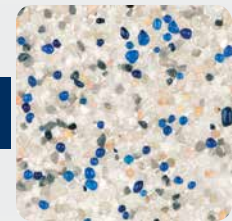

StoneScapes® Regular Tahoe Blue

Regular & Mini Pebbles

Give your pool or spa the natural beauty of a pebble-bottomed stream with a StoneScapes pool finish. An inviting selection of colors and textures allow you to express your unique style.

Tropics Blue **Mini**

Midnight Blue **Mini**

Black **Mini**

Cameroon
Mini Only

TOUCH OF GLASS

To add iridescent shimmer to your pebble finish, consider adding Touch of Glass. (See page 28.)

StoneScapes® Touch of Glass Tropics Blue

Samples shown with a 3 bag formula

Salt & Pepper

Aqua White

Aqua Blue

French Gray

Tahoe Blue

Tropics Blue*

Midnight Blue

Black

Note:

Some NPT pool finishes may include abalone shells which cannot be guaranteed against degradation or loss of color.

1 Bag

Aqua Cool 1

2 Bags

Aqua Cool 2

3 Bags