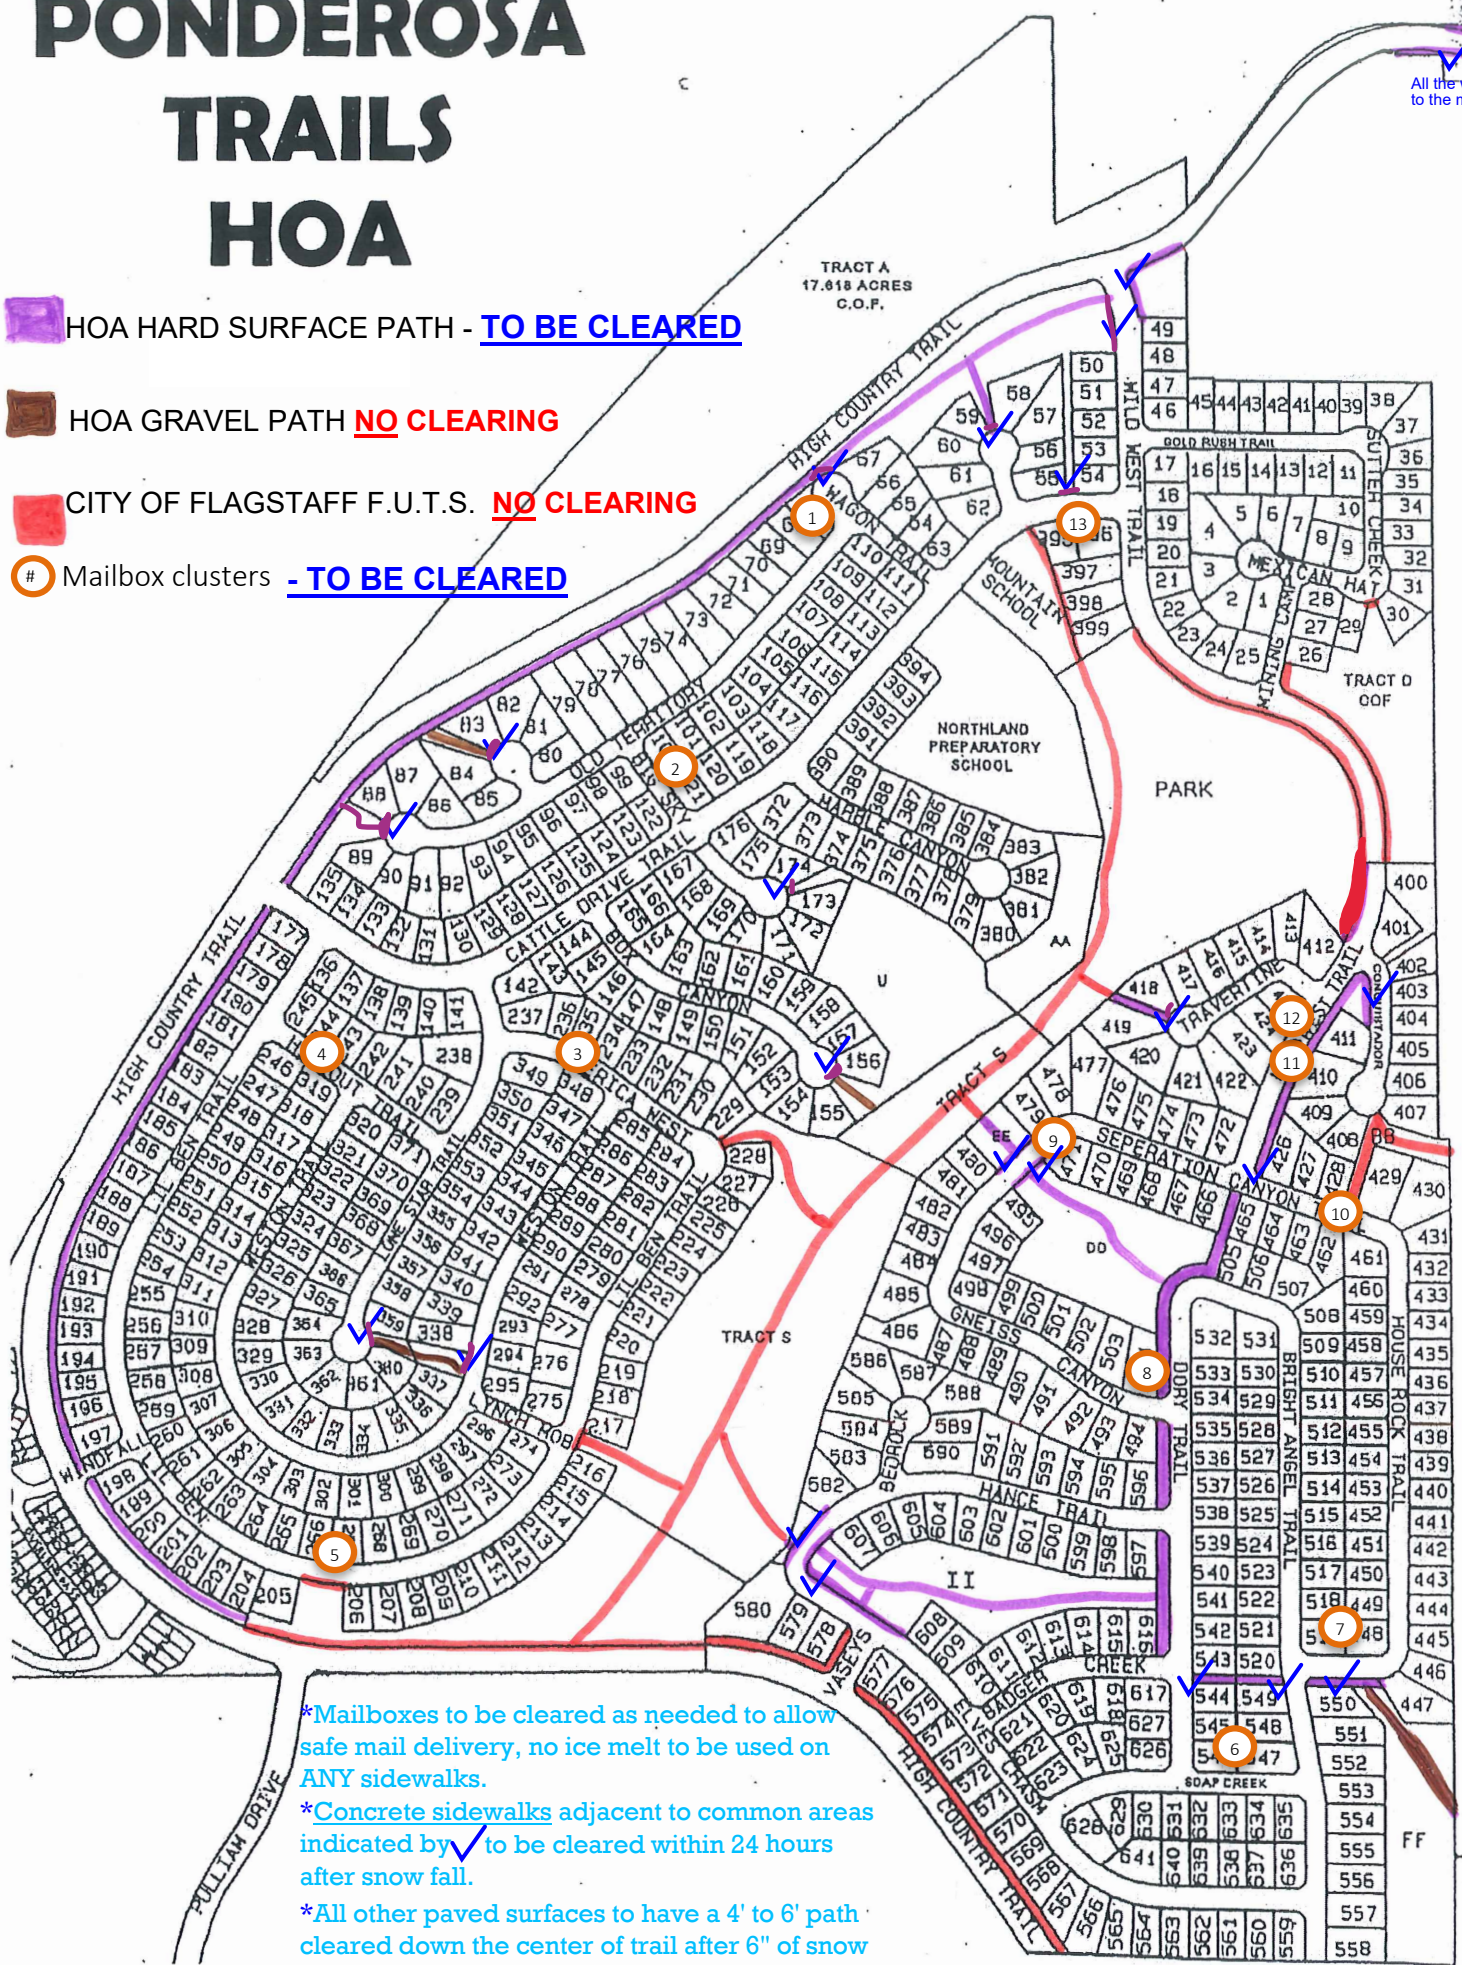

SNOW REMOVAL MAP

PONDEROSA TRAILS HOA

All the way to the monument sign

-  HOA HARD SURFACE PATH - **TO BE CLEARED**
-  HOA GRAVEL PATH **NO CLEARING**
-  CITY OF FLAGSTAFF F.U.T.S. **NO CLEARING**
-  Mailbox clusters - **TO BE CLEARED**

*Mailboxes to be cleared as needed to allow safe mail delivery, no ice melt to be used on ANY sidewalks.

*Concrete sidewalks adjacent to common areas indicated by ✓ to be cleared within 24 hours after snow fall.

*All other paved surfaces to have a 4' to 6' path cleared down the center of trail after 6" of snow accumulation as resources become available.