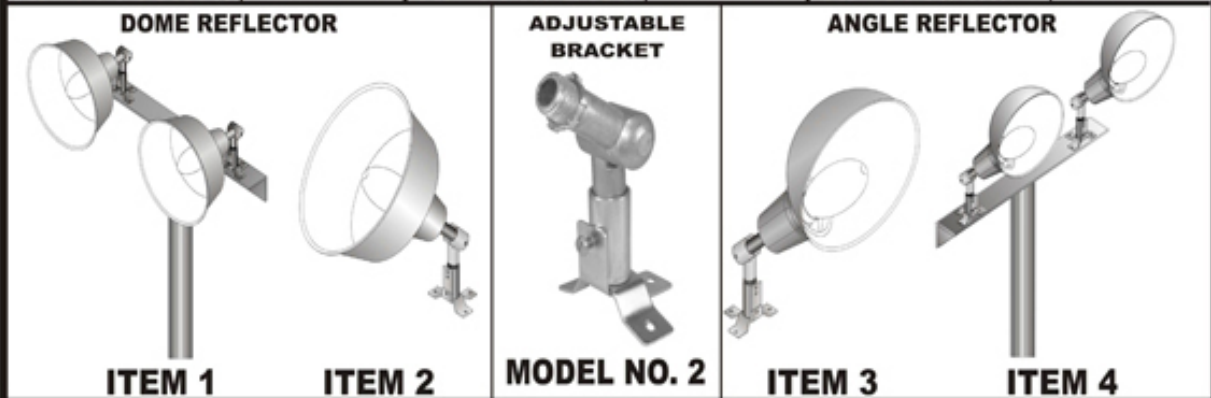

AMCO SHALLOW DOME, AND ANGLE REFLECTOR WITH WIRE GUARD AND ACCESSORIES, WITHOUT BULB AND SOCKET

ANGLE REFLECTOR		DOME REFLECTOR		SHALLOW REFLECTOR	
WITH ADJUSTABLE BRACKET & WIRE GUARD		WITH ADJUSTABLE BRACKET & WIRE GUARD		WITH ADJUSTABLE BRACKET	
MODEL NO.	SIZE	MODEL NO.	SIZE	MODEL NO.	SIZE
AP-1110-AWG	10"(254mm)Ø	AP-1112-DWG	12"(304.8mm)Ø	AP-1110-SS	10"(254mm)Ø
AP-1112-AWG	12"(304.8mm)Ø	AP-1114-DWG	14"(355.6mm)Ø	AP-1112-SS	12"(304.8mm)Ø
AP-1114-AWG	14"(355.6mm)Ø	AP-1116-DWG	16"(406.4mm)Ø	AP-1114-SS	14"(355.6mm)Ø
		AP-1118-DWG	18"(457.2mm)Ø	AP-1116-SS	16"(406.4mm)Ø

MODEL NO. AP-1037

REFLECTOR W/ GOOSE NECK BRACKET FOR WALL MOUNTING

AP-1094-B

AP-1094

AP-1094-M

GOOSE NECK BRACKET

MODEL NO.	DIAMETER	LENGTH
AP-1038-A	½"(12.7mm)Ø	18"(457mm)
AP-1038-B	½"(12.7mm)Ø	24"(610mm)
AP-1038-C	½"(12.7mm)Ø	30"(762mm)
AP-1038-D	½"(12.7mm)Ø	36"(914mm)

SHALLOW & DOME REFLECTOR

E-40 PORCELAIN MOGUL SOCKET W/ ALUM. CAP

AP-1094-M