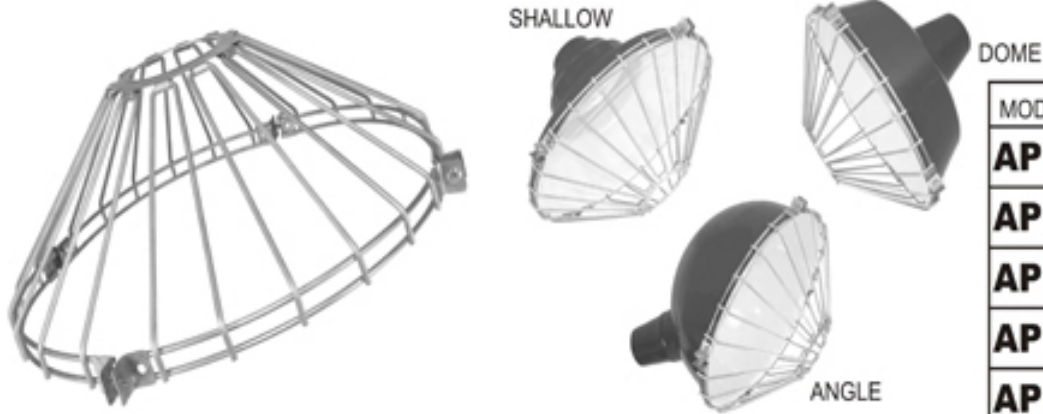

AMCO REFLECTOR WIRE GUARD FOR SHALLOW, DOME & ANGLE REFLECTOR

MODEL NO.	SIZE
AP 1110 WG	10"
AP 1112 WG	12"
AP 1114 WG	14"
AP 1116 WG	16"
AP 1118 WG	18"

CIRCULAR TUBE HOLDER SET

MODEL NO.
AP 1036