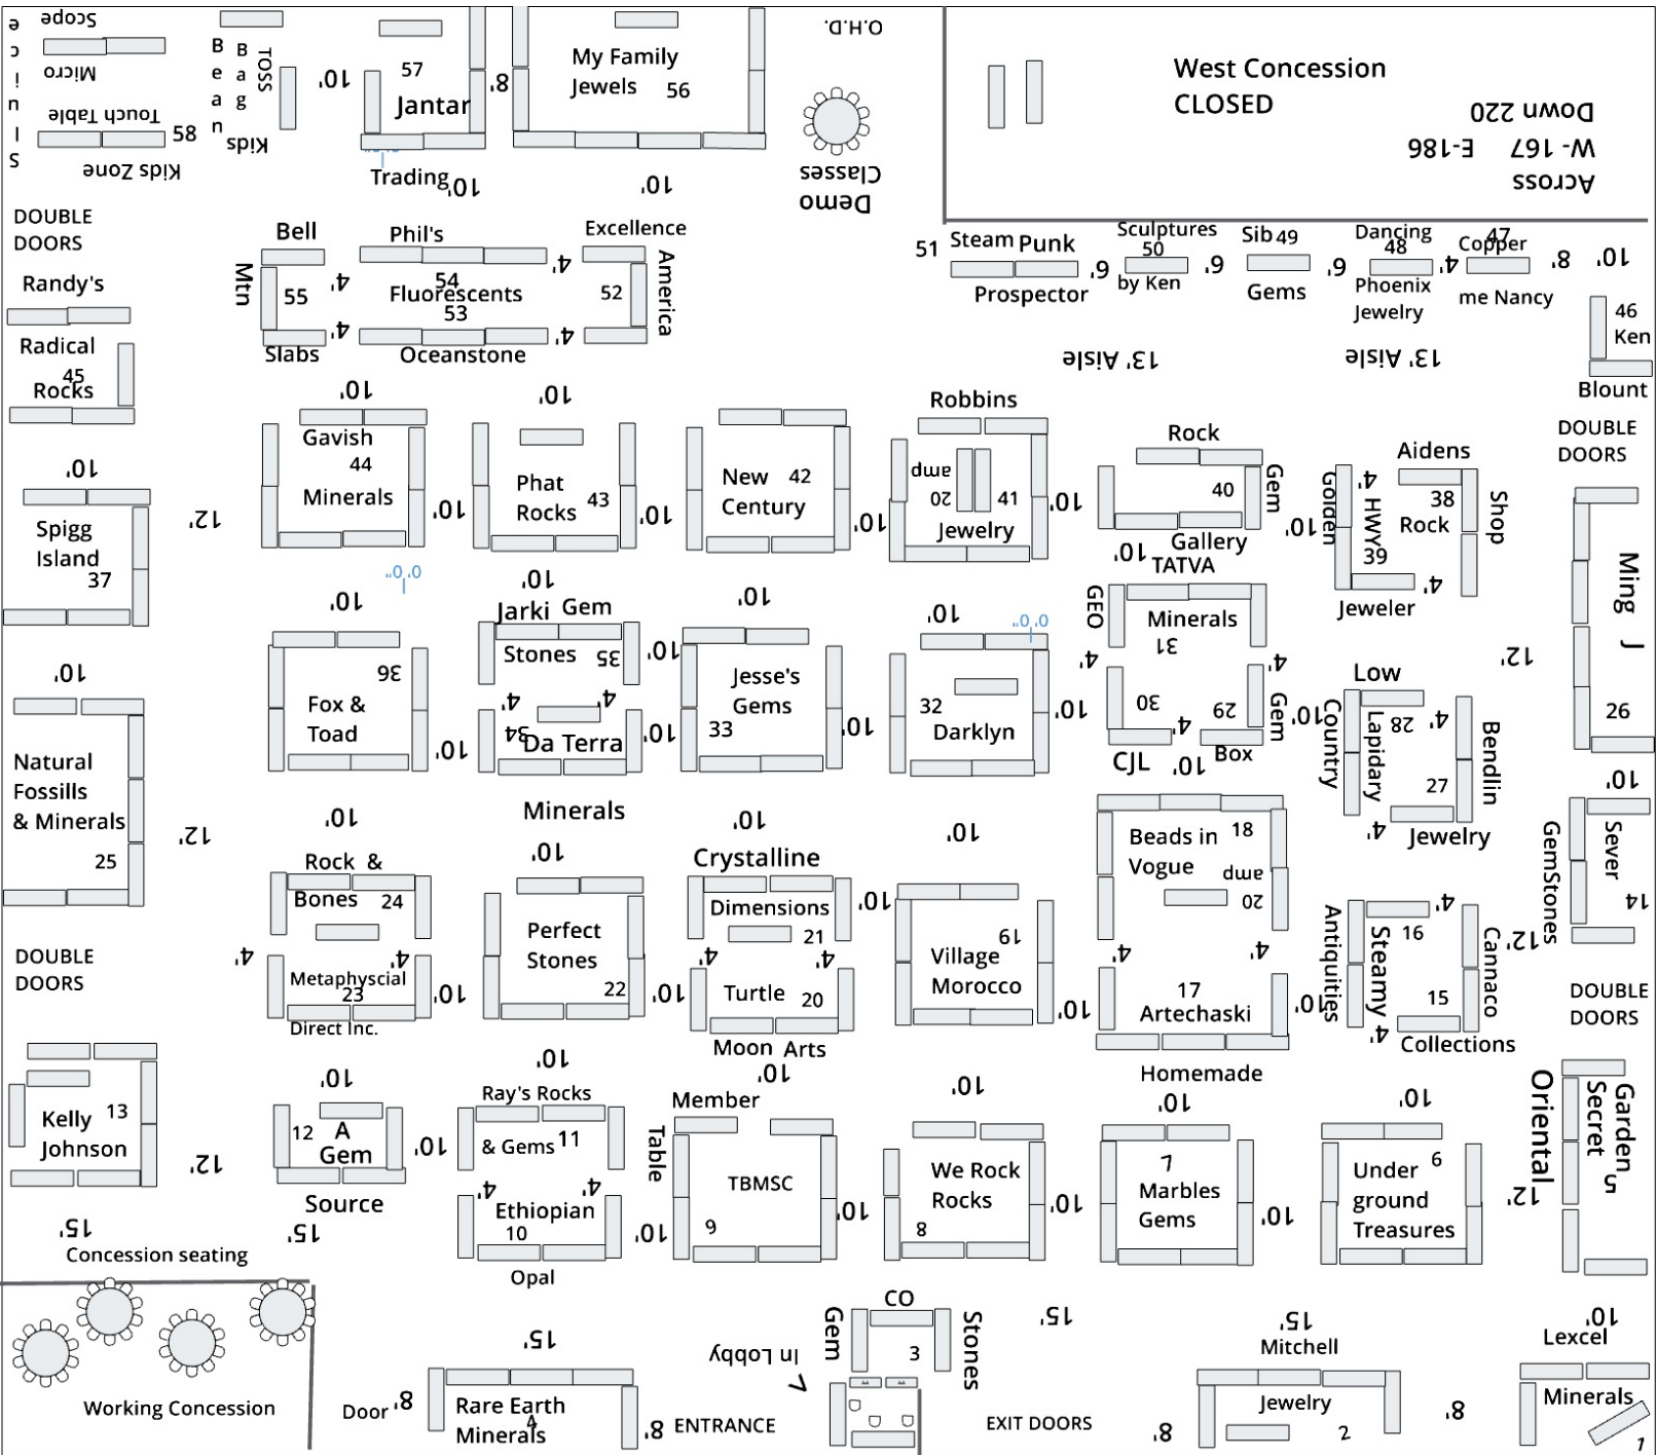

Overent

fall for Fall 2024 Show - November 1, 2024 at 10:00 AM

10 Feet