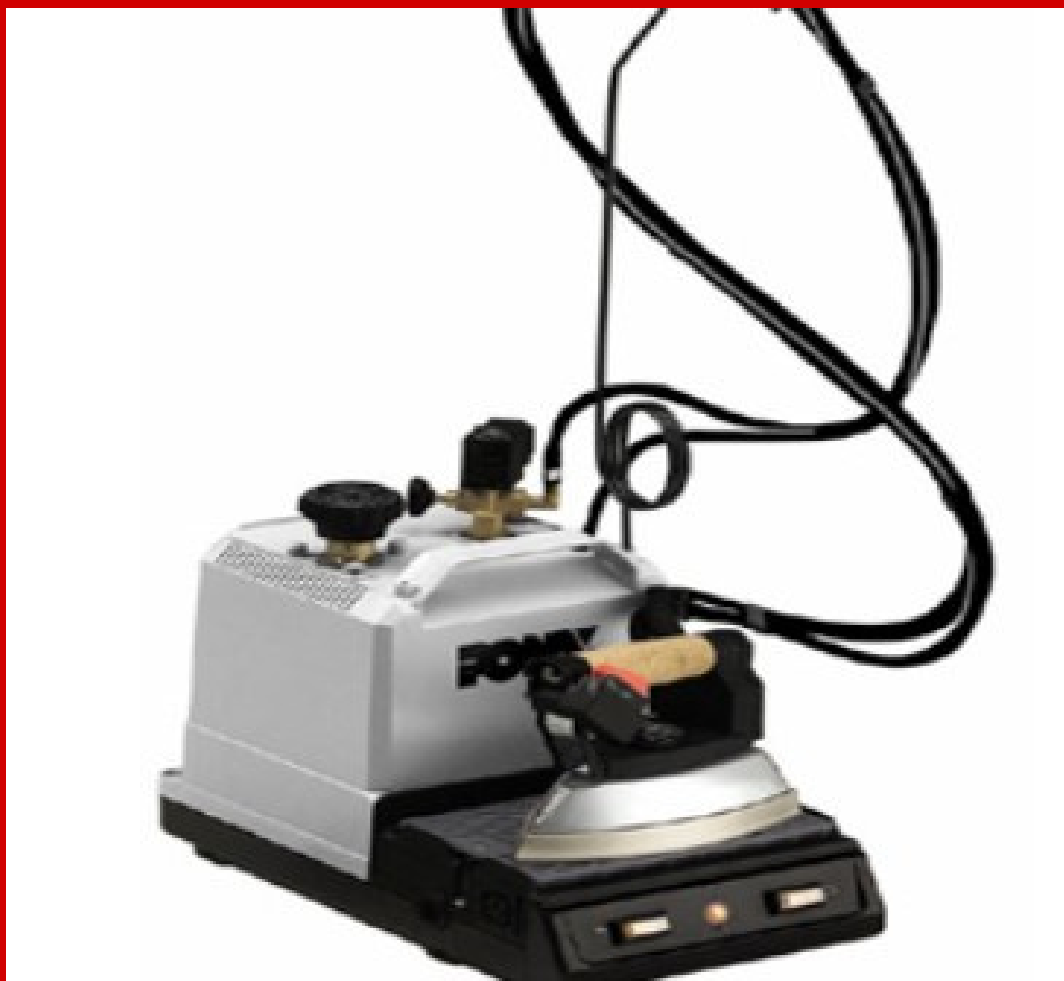

**AVONLEE
DRY
CLEANING
SUPPLIES**

PHONE: +353 214355271

EMAIL: OFFICE@AVONLEE.COM

EMAIL: SALES@AVONLEE.COM

- **IRON MASTER**
- **KYOTO**
- **PONY BABY**

SALES@AVONLEE.COM
WWW.AVONLEE.CO.UK

**FOR ALL YOUR DRYCLEANING NEEDS, PLEASE
DON'T HESITATE TO GET IN CONTACT WITH US.
WE WOULD BE HAPPY TO HEAR FROM YOU.**