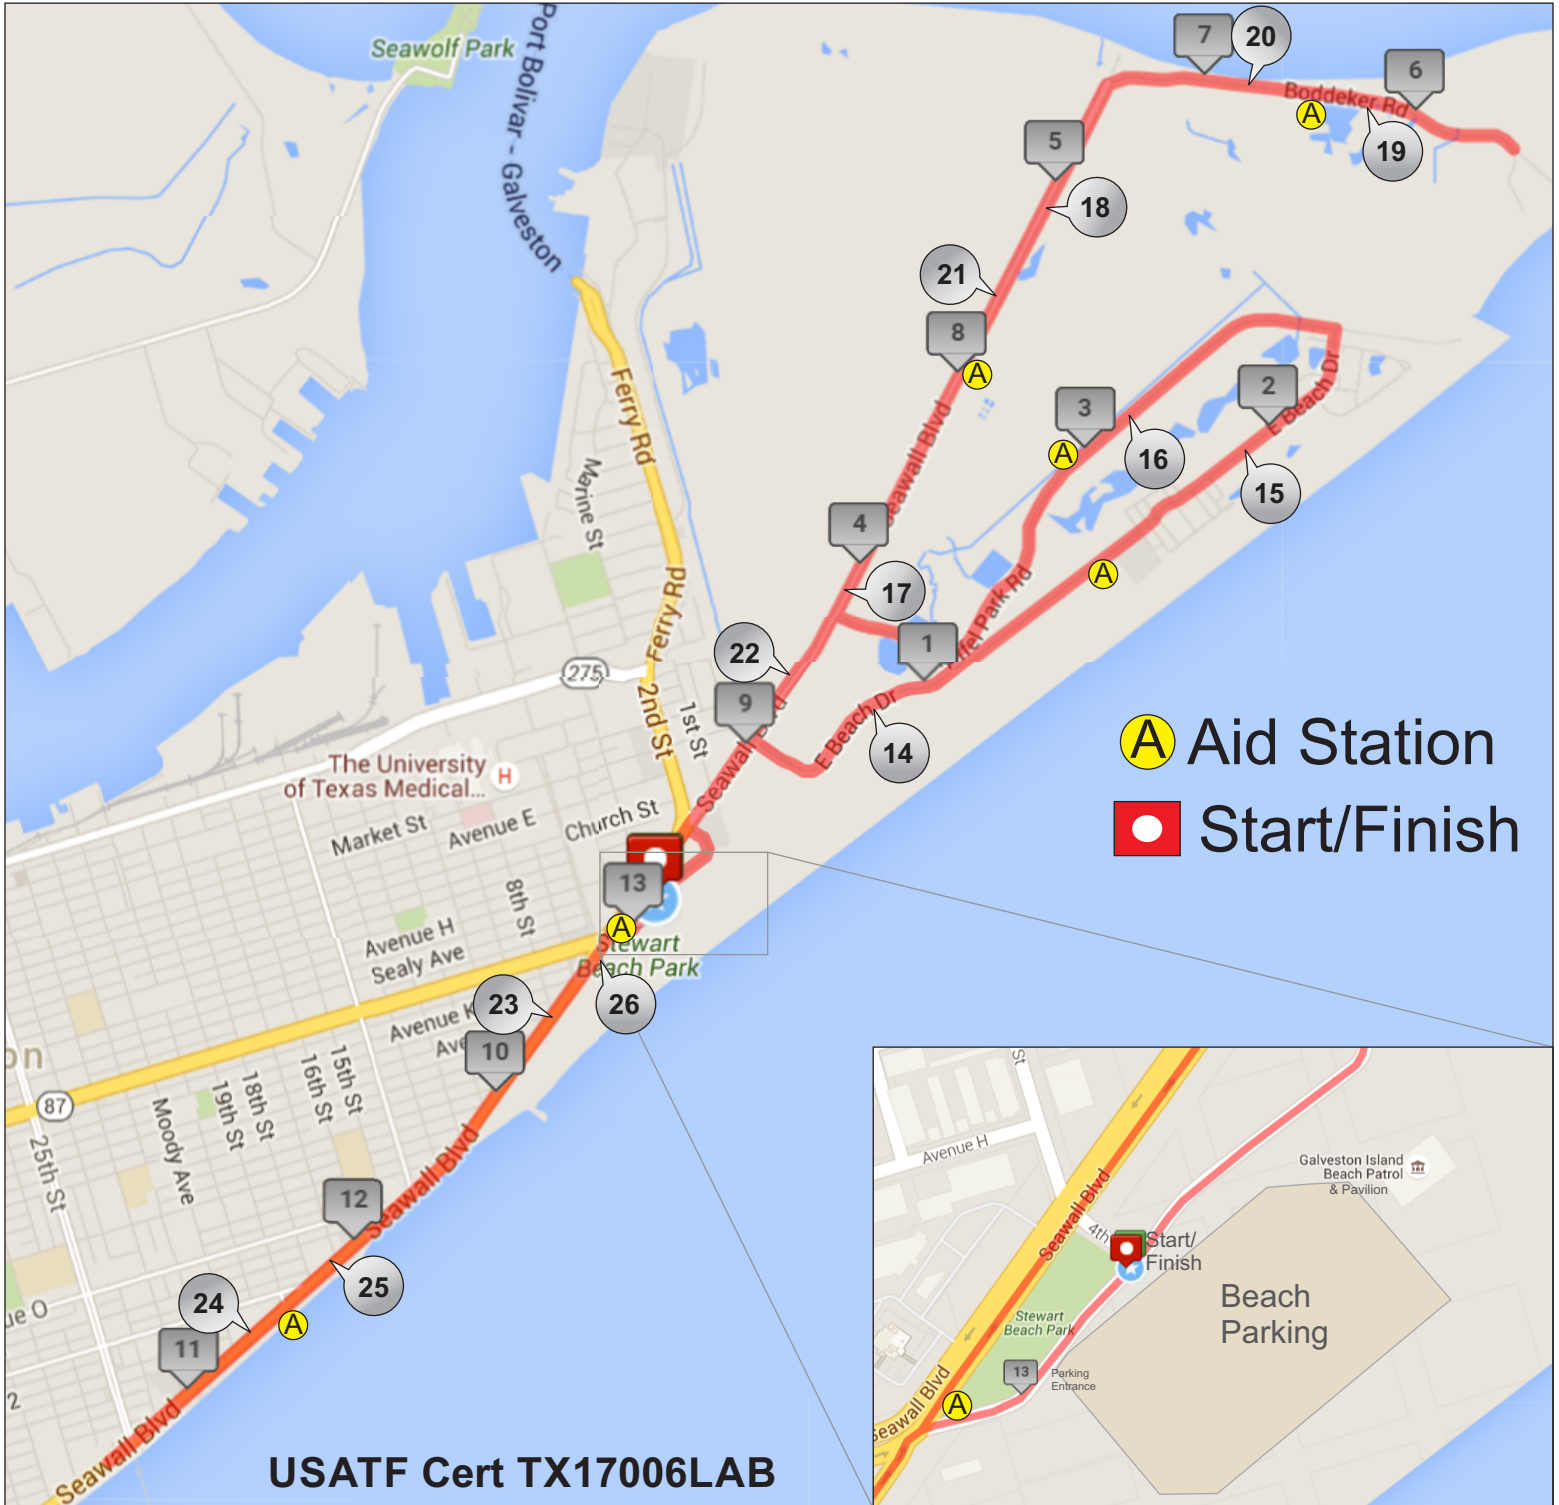

Boston Qualifier
GALVESTON
MARATHON
 & HALF MARATHON

USATF Cert TX17006LAB