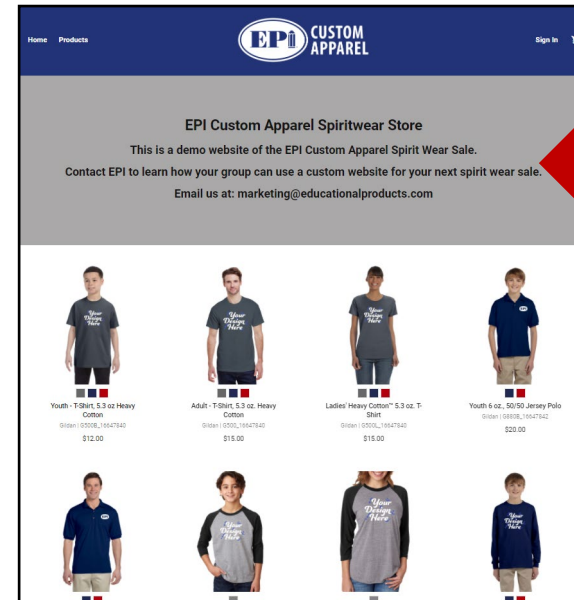

Free Online Spiritwear Store

- Free custom website dedicated to your school or group.
- Easy online ordering means you don't have to hassle with paper order forms.
- You set the price and profit.
- Free digital marketing materials to help you promote your sale.
- Free delivery to your school or single location to save parents from high shipping fees.

Your Custom Messaging