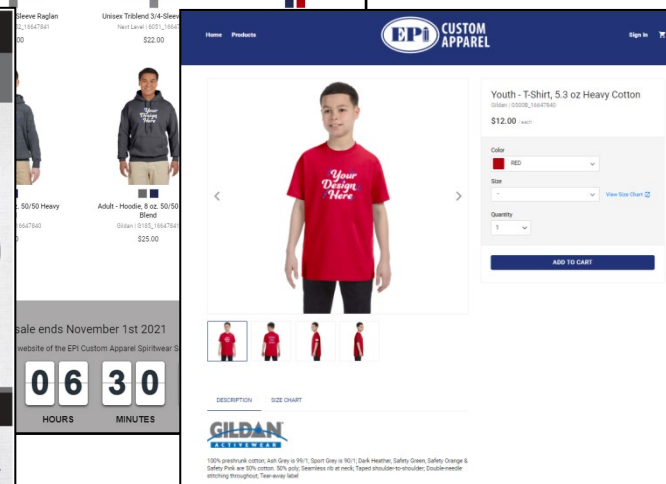

Free Online Spiritwear Store

- Free custom website dedicated to your school or group.
- Easy online ordering means you don't have to hassle with paper order forms.
- You set the price and profit.
- Free digital marketing materials to help you promote your sale.
- Free delivery to your school or single location to save parents from high shipping fees.

Your Custom Messaging