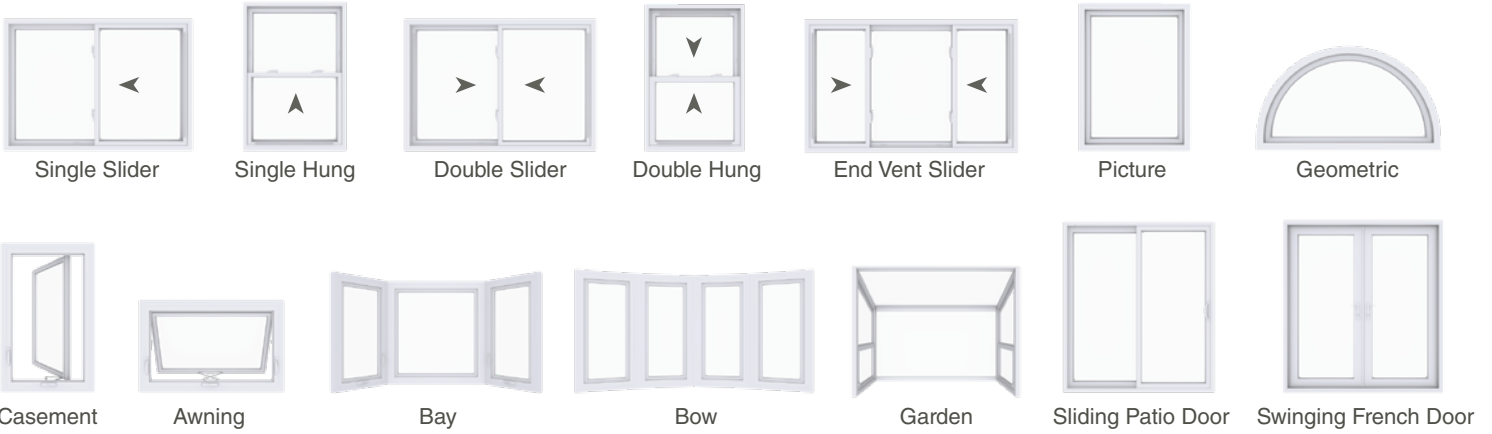

## Window and Door Measurement Worksheet

Measure the width and height of each window opening from inside the house, from top to bottom and side to side. Then complete this form for a free estimate from your Authorized Anlin Dealer.

### Sample Window and Door Types

	Quantity	Window / Door Type	Width	Height
1				
2				
3				
4				
5				
6				
7				
8				
9				
10				
11				
12				
13				
14				
15				
16				
17				
18				
19				
20				