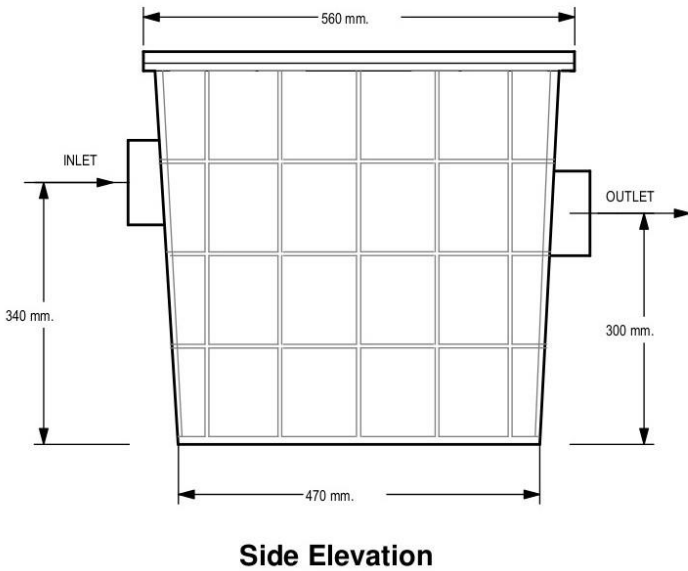

Water Trap 24L

24 WT-01	24 L Water Trap	With 100mm inlets
24 WT-01/40	24L Water Trap	With 40mm inlets

Water Trap 80L

80 WT-01	80 L Water Trap	With 100mm inlets
80 WT-01/40	80L Water Trap	With 40mm inlets

Water Trap 150L

100mm outlet,
with the option
of a 40mm outlet

Side Elevation

End Elevation

150- WT 01	150L Water Trap	With 100mm inlets
150- WT 01/40	150L Water Trap	With 40mm inlets

Section

GORILLA PUMP STATIONS