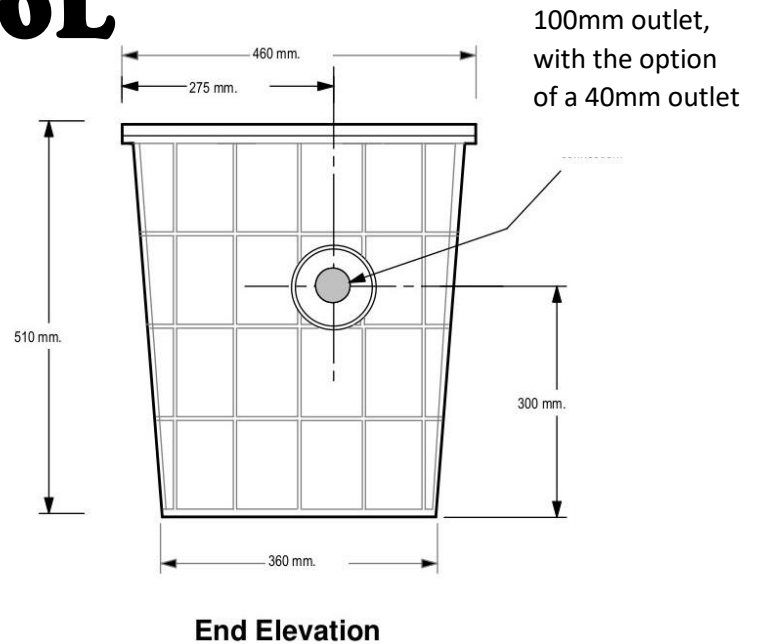

Water Trap 24L

24 WT-01	24 L Water Trap	With 100mm inlets
24 WT-01/40	24L Water Trap	With 40mm inlets

Water Trap 80L

80 WT-01	80 L Water Trap	With 100mm inlets
80 WT-01/40	80L Water Trap	With 40mm inlets

Water Trap 150L

100mm outlet,
with the option
of a 40mm outlet

Side Elevation

End Elevation

150- WT 01	150L Water Trap	With 100mm inlets
150- WT 01/40	150L Water Trap	With 40mm inlets

Section

GORILLA PUMP STATIONS