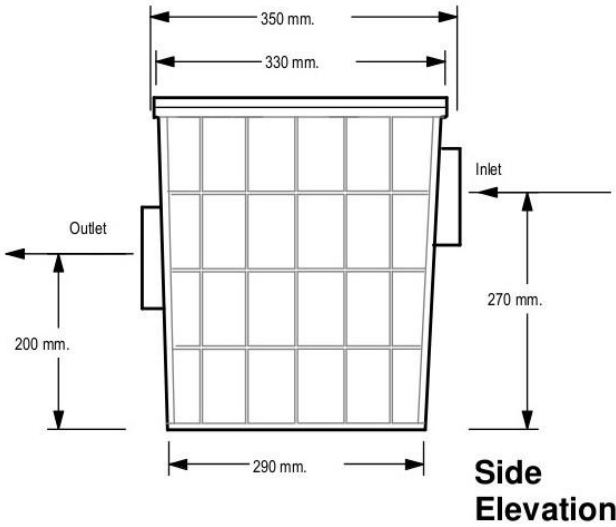

Water Trap 24L

24 WT-01	24 L Water Trap	With 100mm inlets
24 WT-01/40	24L Water Trap	With 40mm inlets

Water Trap 80L

80 WT-01	80 L Water Trap	With 100mm inlets
80 WT-01/40	80L Water Trap	With 40mm inlets

Water Trap 150L

100mm outlet,
with the option
of a 40mm outlet

Side Elevation

End Elevation

150- WT 01	150L Water Trap	With 100mm inlets
150- WT 01/40	150L Water Trap	With 40mm inlets

Section

GORILLA PUMP STATIONS