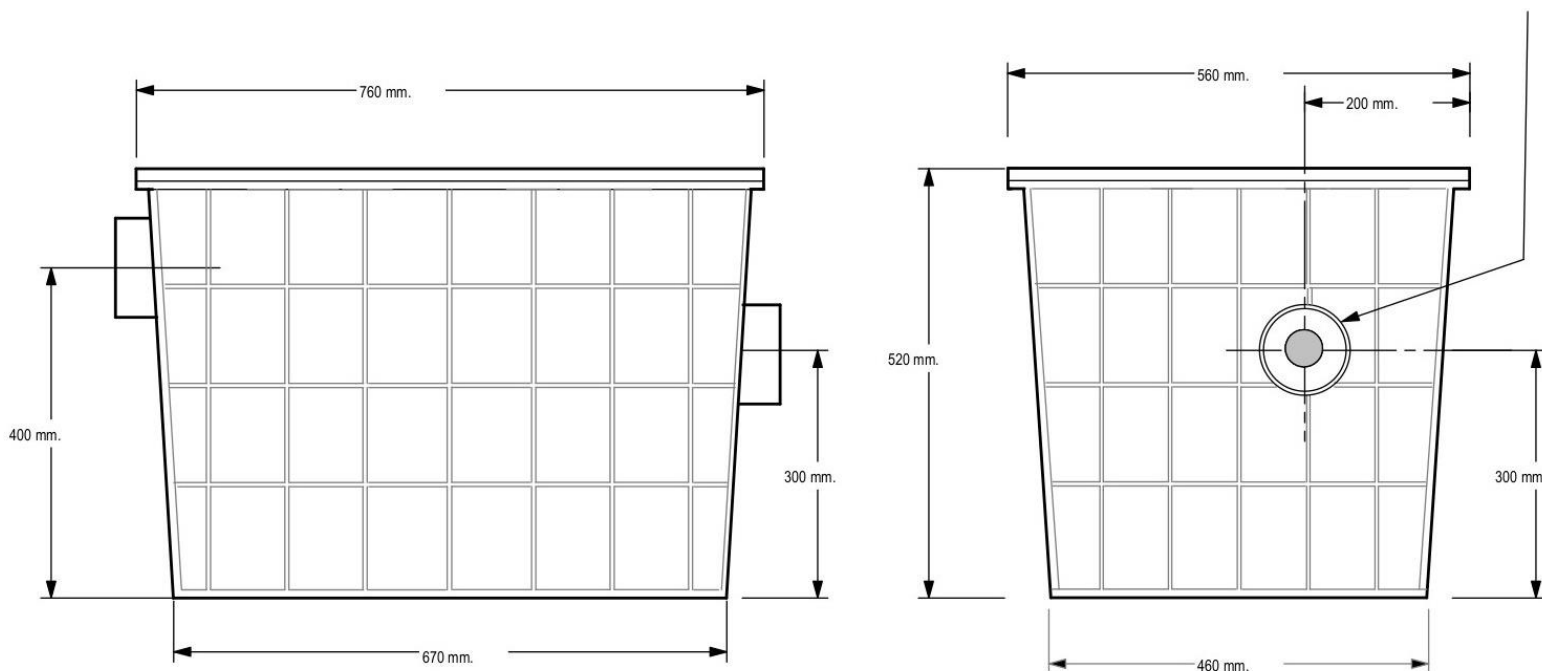

Water Trap 24L

24 WT-01	24 L Water Trap	With 100mm inlets
24 WT-01/40	24L Water Trap	With 40mm inlets

Water Trap 80L

80 WT-01	80 L Water Trap	With 100mm inlets
80 WT-01/40	80L Water Trap	With 40mm inlets

Water Trap 150L

100mm outlet,
with the option
of a 40mm outlet

Side Elevation

End Elevation

150- WT 01	150L Water Trap	With 100mm inlets
150- WT 01/40	150L Water Trap	With 40mm inlets

Section

GORILLA PUMP STATIONS