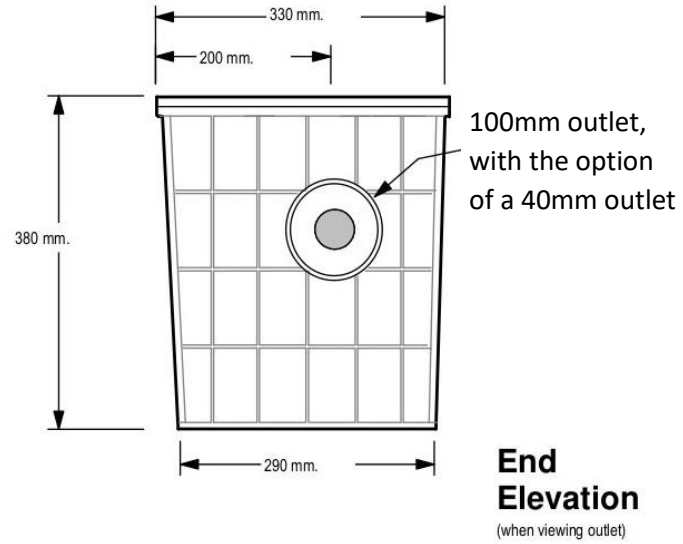

Water Trap 24L

24 WT-01	24 L Water Trap	With 100mm inlets
24 WT-01/40	24L Water Trap	With 40mm inlets

Water Trap 80L

80 WT-01	80 L Water Trap	With 100mm inlets
80 WT-01/40	80L Water Trap	With 40mm inlets

Water Trap 150L

100mm outlet,
with the option
of a 40mm outlet

Side Elevation

End Elevation

150- WT 01	150L Water Trap	With 100mm inlets
150- WT 01/40	150L Water Trap	With 40mm inlets

Section

GORILLA PUMP STATIONS