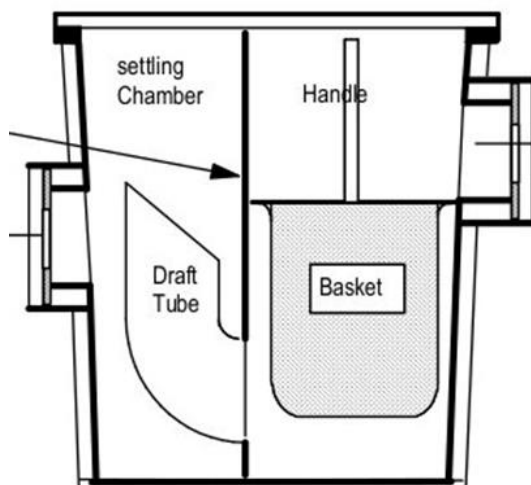

Water Trap 24L

24 WT-01	24 L Water Trap	With 100mm inlets
24 WT-01/40	24L Water Trap	With 40mm inlets

Water Trap 80L

80 WT-01	80 L Water Trap	With 100mm inlets
80 WT-01/40	80L Water Trap	With 40mm inlets

Water Trap 150L

100mm outlet,
with the option
of a 40mm outlet

Side Elevation

End Elevation

150- WT 01	150L Water Trap	With 100mm inlets
150- WT 01/40	150L Water Trap	With 40mm inlets

Section

GORILLA PUMP STATIONS