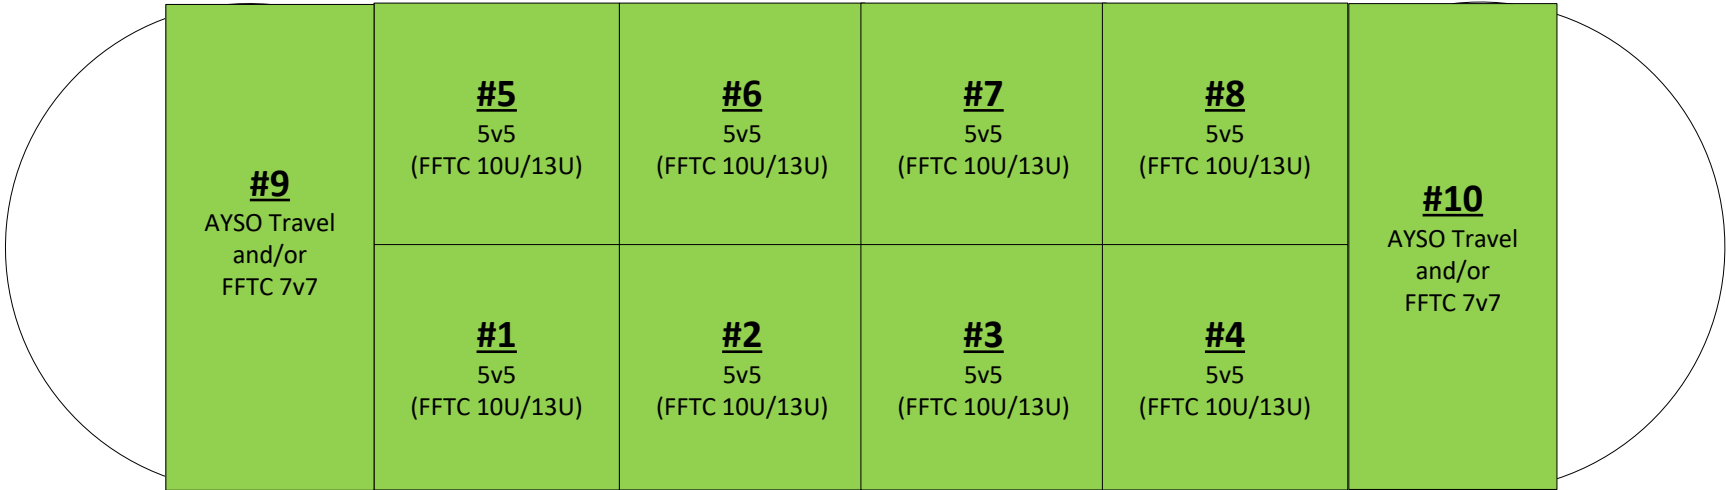

Concession Stand/Bathrooms

Parking Lot (North side)

Notes:

- For Spaces Nos. 1-8 (25 yards x 25 yards)
- For Spaces Nos. 9 and 10 (30 yards x 50 yards)

Parking Lot (East Side)