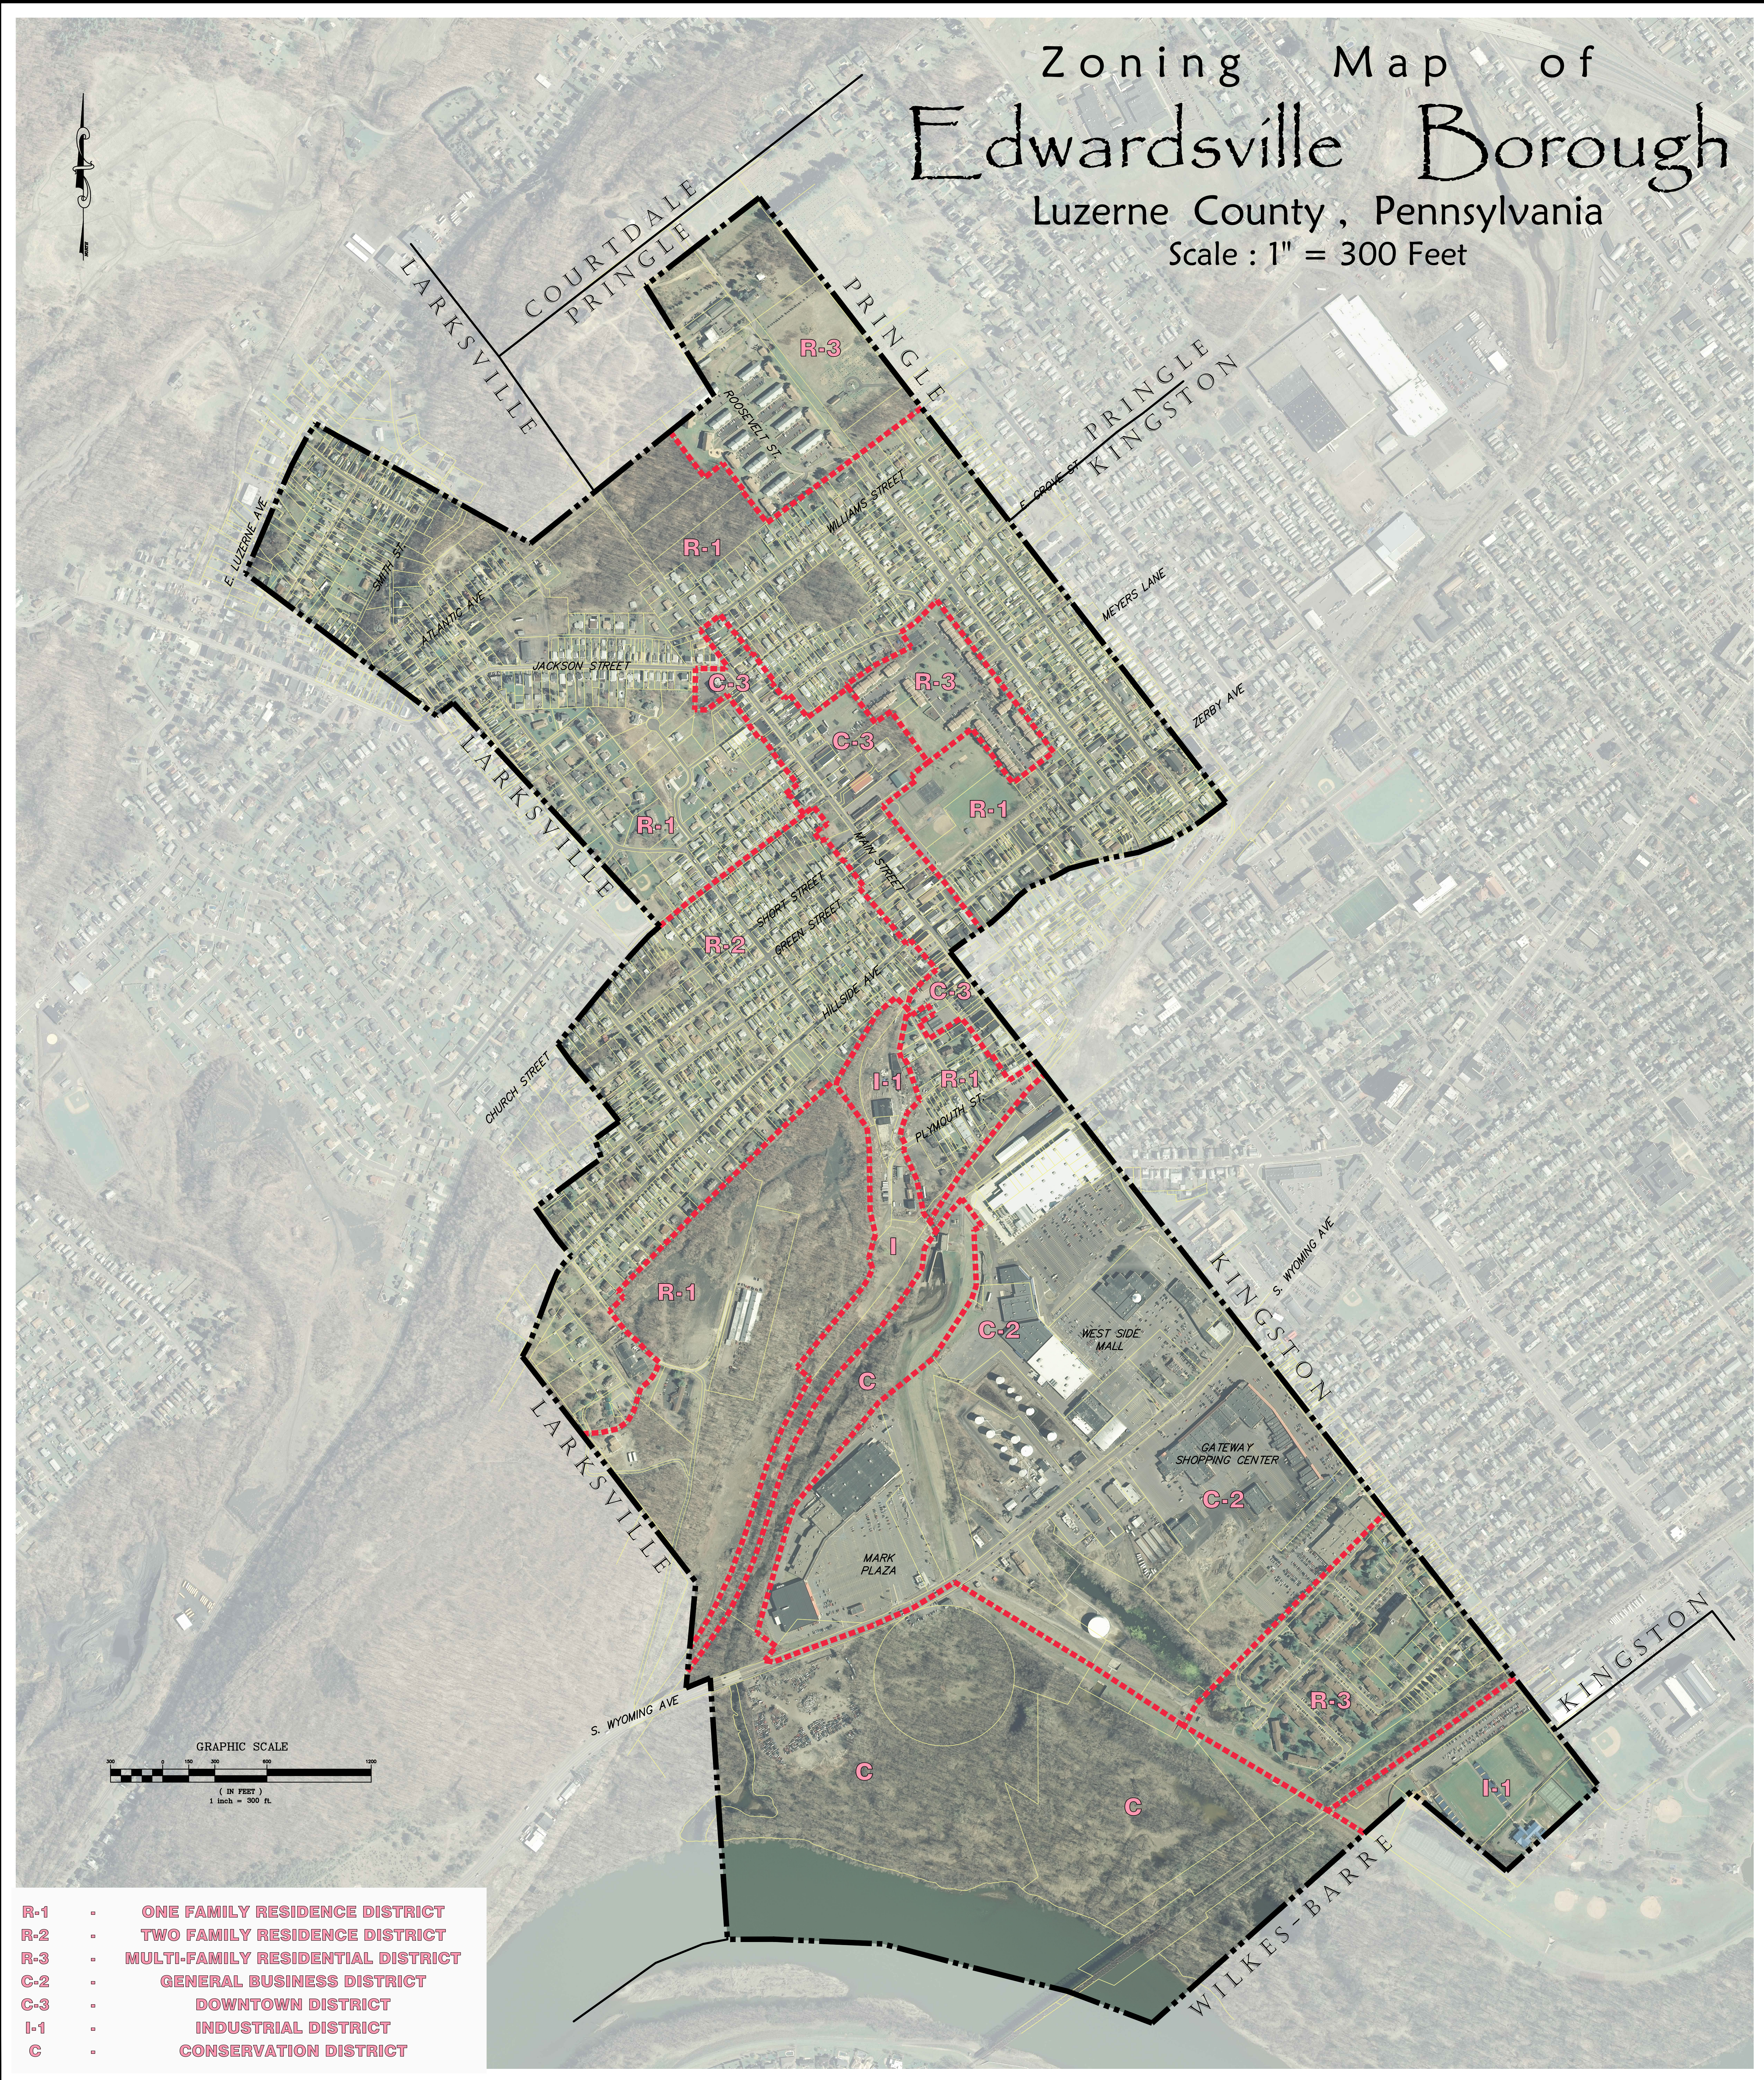

# Zoning Map of Edwardsville Borough

Luzerne County, Pennsylvania

Scale : 1" = 300 Feet

- R-1 - ONE FAMILY RESIDENCE DISTRICT
- R-2 - TWO FAMILY RESIDENCE DISTRICT
- R-3 - MULTI-FAMILY RESIDENTIAL DISTRICT
- C-2 - GENERAL BUSINESS DISTRICT
- C-3 - DOWNTOWN DISTRICT
- I-1 - INDUSTRIAL DISTRICT
- C - CONSERVATION DISTRICT