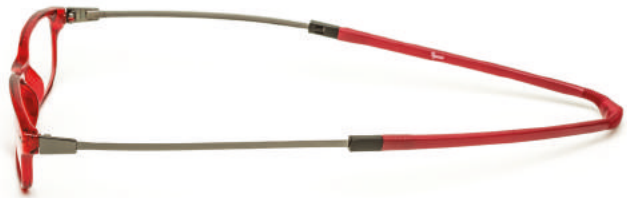

4SIGHT

READERS

2023/24

PETER ALLEN EYEWEAR

Established Since 1990

LOOKING FOR AN ATTRACTIVE ALTERNATIVE TO TRADITIONAL READING GLASSES?

Then the practical RP3272 magnetic ready readers are just for you. Manufactured using extremely strong and eco-friendly materials making them more robust than standard reading glasses. The ultra-lightweight frames will mean you won't even notice them conveniently hanging around your neck when not required. The magnetic fastening has been designed to sit at the end of the arms reducing wear and tear on the magnet itself. An additional bonus to this new feature means you are still able to wear the glasses as if they were normal frames. Its design is a present reflection on today's fashion trends, available in three divine colours with antique looking stencilling on the temples.

RP-3272 TZ

Magnetic reading glasses

Blue C1

Red C2

Tortoiseshell C3

Magnetic ready readers
- the arms elongate so
they can be hung around
the neck, and shortened
to wear as reading glasses.

Ready Readers +1.00 to +3.50

Model: B98

Sprung sides

Matching vinyl case

Tortoiseshell / Light Brown

Recyclable
with
eco-friendly
arms

Model: RP08

Sprung sides, chammy case.

Readers come with ophthalmic super thin and light high impact polycarbonate lenses, UV400.

Our new stainless steel folding reader features sprung sides with telescopic arms, keeping these frames well compacted in their attractive metal case.

Model: R67474

Sprung sides, & matching chammy case.