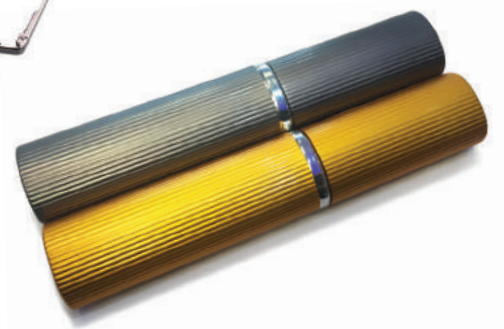

Holds 24 pieces
supplied with 48
pieces. Compatible
with R16810 & R16752