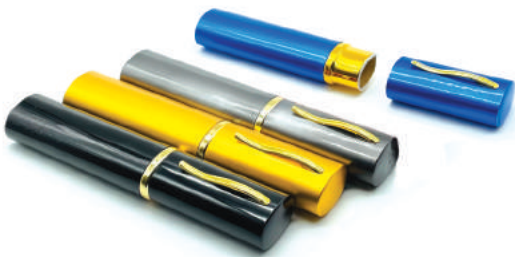

Cases for R16810