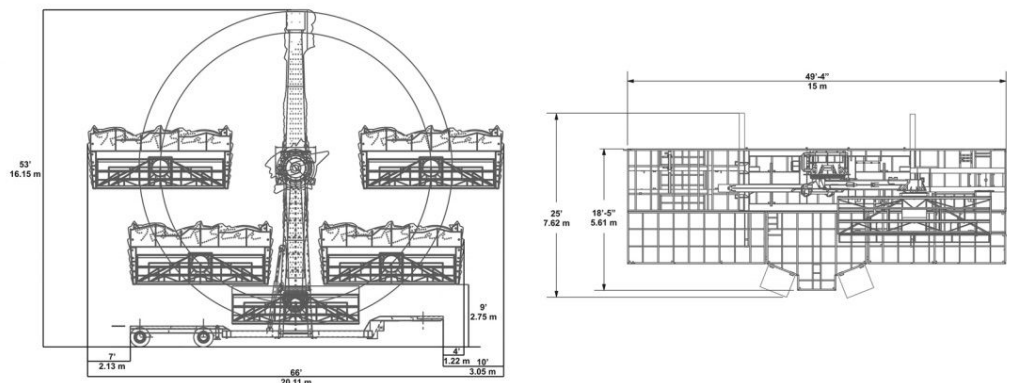

WEIGHT

58,000 lbs

MANUFACTURE

A.R.M.