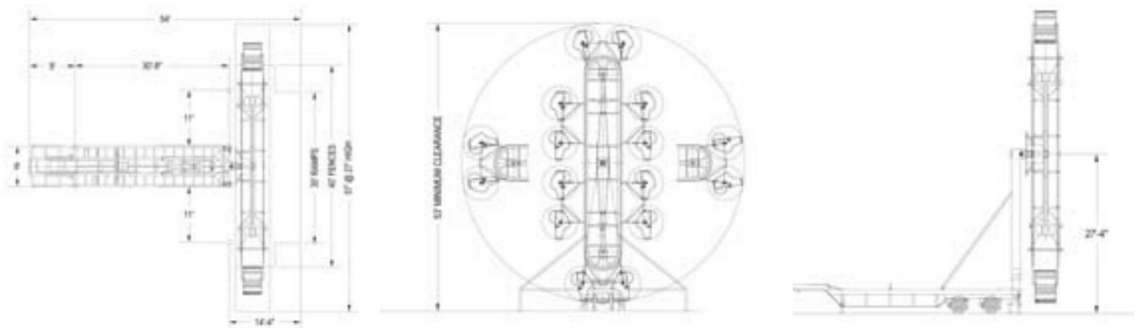

MANUFACTURE

Chance Rides