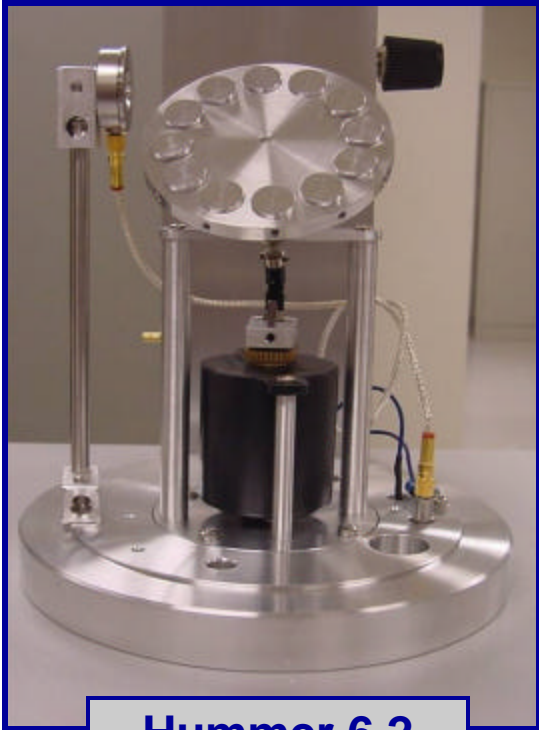

HUMMER TILT & ROTATE STAGES
Compatible with
Hummer 6.2 and 6.6 SEM Coaters

**Hummer 6.6
Option**

**Hummer 6.2
With DTM
Option**