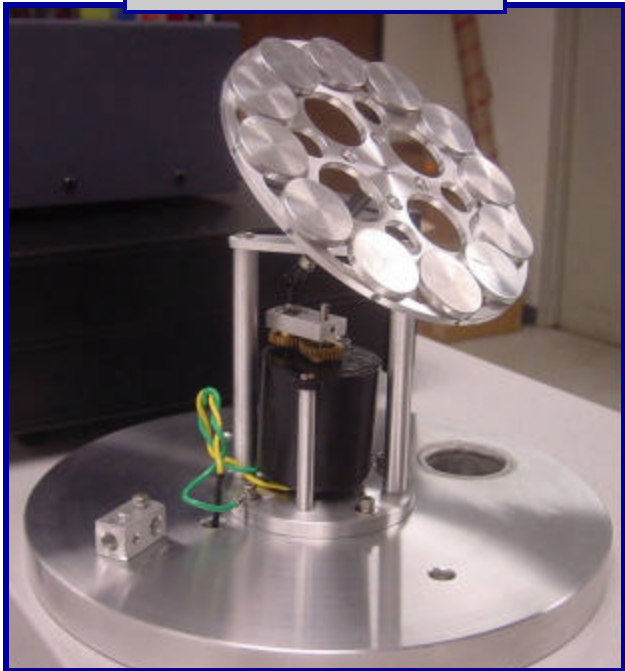

HUMMER TILT & ROTATE STAGES
Compatible with
Hummer 6.2 and 6.6 SEM Coaters

**Hummer 6.6
Option**

**Hummer 6.2
With DTM
Option**