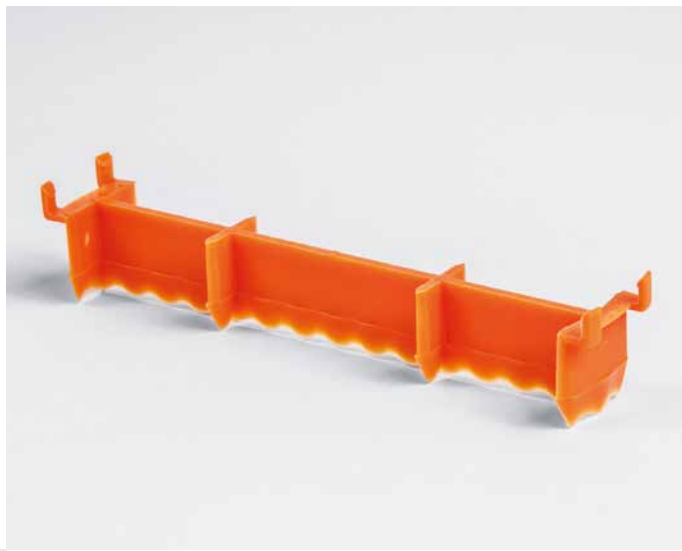

LATSCHBACHER
... marks quality

**PROTECTS
WHAT YOU VALUE**

Plastic split stopper

NEW!

Contact your
dealer now!

signumat
TAGGING TECHNOLOGY

NEW!

PREMIUM SPLIT STOPPER

Newly developed to reliably preserve the value of your wood. With the Premium split stopper you prevent splits from spreading deep into the lumber – so when it comes to preserving value, you are well and truly on the safe side with Latschbacher.

- extremely high tensile strength
- simple placement on the Premium hammer
- no tilting when hammered in
- full penetration with a single hammer blow
- suitable for sawing

PREMIUM SETTING HAMMER

A special joint designed by Latschbacher ensures full force transmission and a level impact, even when the hammer is swung at a slight angle or onto unevenly cut surfaces. This guarantees clean and full penetration of the split stopper with a single hammer blow.

- forged hammerhead for extreme durability
- balanced centre of gravity for non-tilt, simple setting
- ratio of handle-length to weight ensures perfect impact force

Contact your dealer for expert guidance and to place orders.