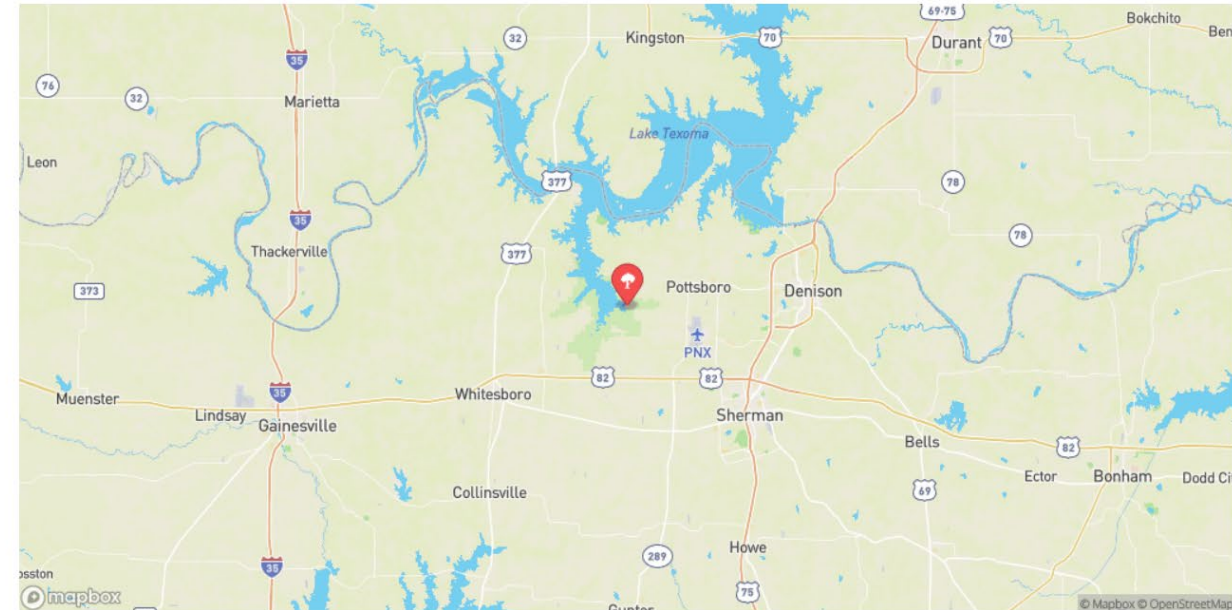

LARA W5LVC – POTA Activation K-0548 – Hagerman Natl. WL Refuge - TX

K5VZ, KI5PDC, N5GG and PU2WTY
9/23/23

Hagerman National Wildlife Refuge

Reference: K-0548

DXCC Entity: United States Of America

Location(s): US-TX

Latitude / Longitude: 33.7392, -96.7523 (EM13or)

Early Shift Award Times: 8:00 UTC to 14:00 UTC

Late Shift Award Times: 0:00 UTC to 8:00 UTC

Website: <https://www.fws.gov/refuge/hagerman>

Access Methods: ☒ Automobile

Activation Methods: ☒ Automobile ☐ Other ☐ Pedestrian

Is Active? ACTIVE

Activations

Date	Callsign	CW	Data	Phone	Total QSOs
2023-07-17	KG5FDT	0	0	31	31
2023-07-15	NI5EE	0	38	0	38