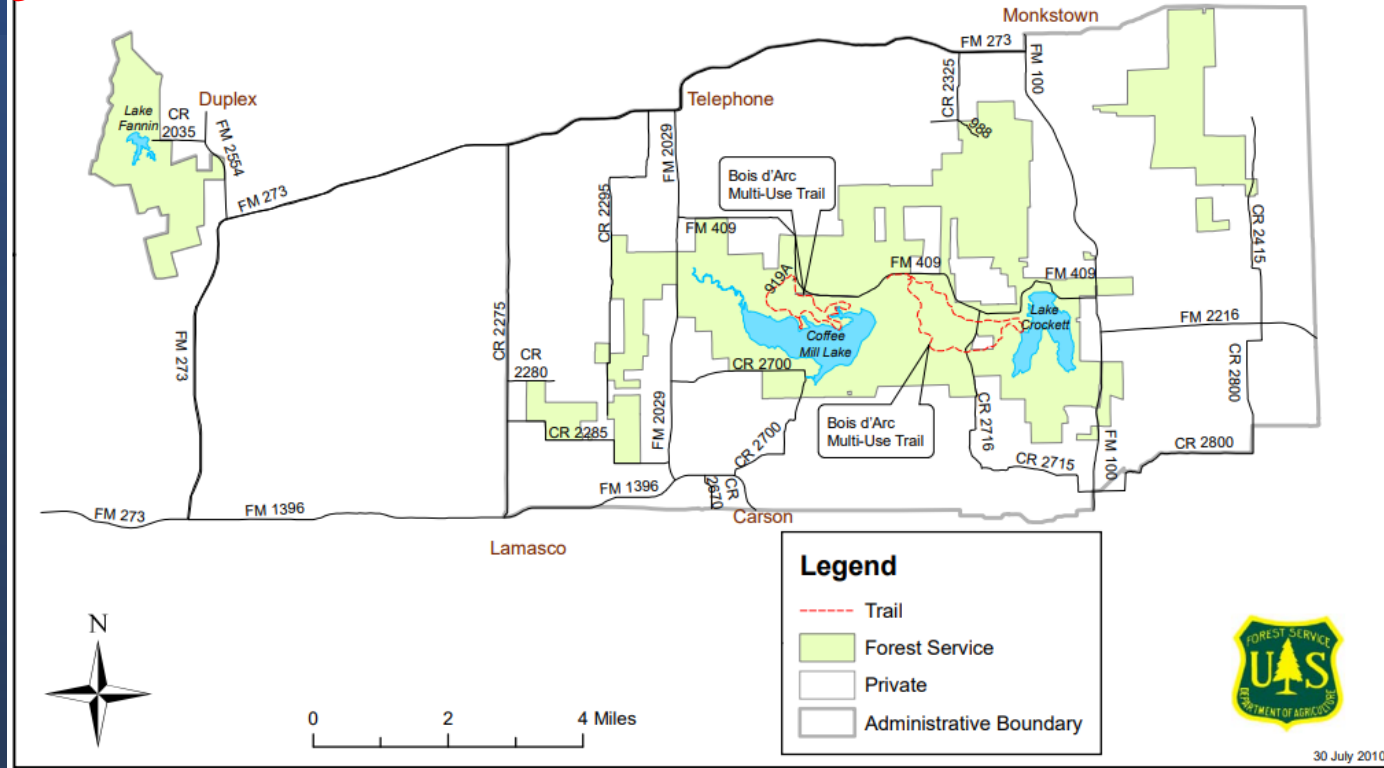

Location(s): US-TX

Latitude / Longitude: 33.4168, -97.6275 (EM13ek)

Early Shift Award Times: 9:00 UTC to 15:00 UTC

Late Shift Award Times: 1:00 UTC to 9:00 UTC

Website: <https://www.fs.usda.gov/detail/texas/about-forest/districts/?cid...>

Access Methods: Automobile Foot

Activation Methods: Automobile Other Pedestrian

Is Active? ACTIVE

Activations

Date	Callsign	CW	Data	Phone	Total QSOs
2023-07-16	KE5GLN	0	0	3	3
2023-07-12	K5TGF	0	0	3	3

LBJ National Grasslands

See you there!!!

Bois d'Arc Unit Caddo National Grassland

Hagerman National Wildlife Refuge

Thank You!

dah dah dit dit dit
dit dit dah dah dah

72 is 73 in QRP speak...