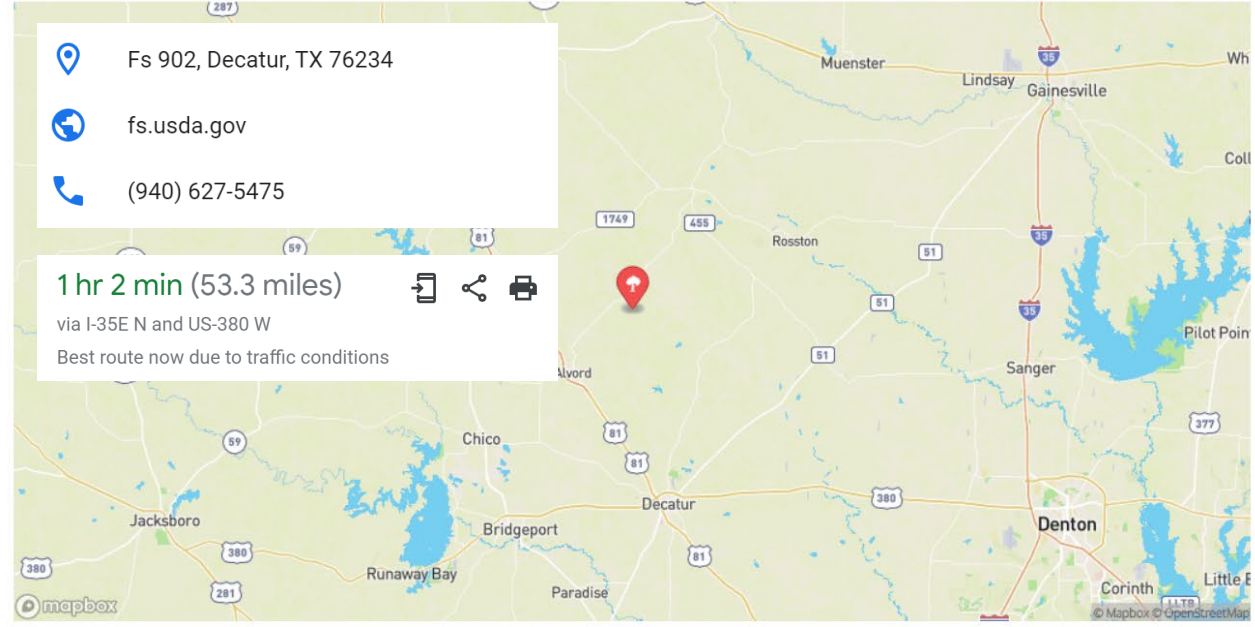

Lyndon B. Johnson National Grassland

Reference: K-4371

DXCC Entity: United States Of America

Location(s): US-TX

Latitude / Longitude: 33.4168, -97.6275 (EM13ek)

Early Shift Award Times: 9:00 UTC to 15:00 UTC

Late Shift Award Times: 1:00 UTC to 9:00 UTC

Website: <https://www.fs.usda.gov/detail/texas/about-forest/districts/?cid...>

Access Methods: ☒ Automobile ☐ Foot

Activation Methods: ☒ Automobile ☐ Other ☐ Pedestrian

Is Active? ACTIVE

Activations

Date	Callsign	CW	Data	Phone	Total QSOs
2023-07-16	KE5GLN	0	0	3	3
2023-07-12	K5TGF	0	0	3	3

LBJ National Grasslands