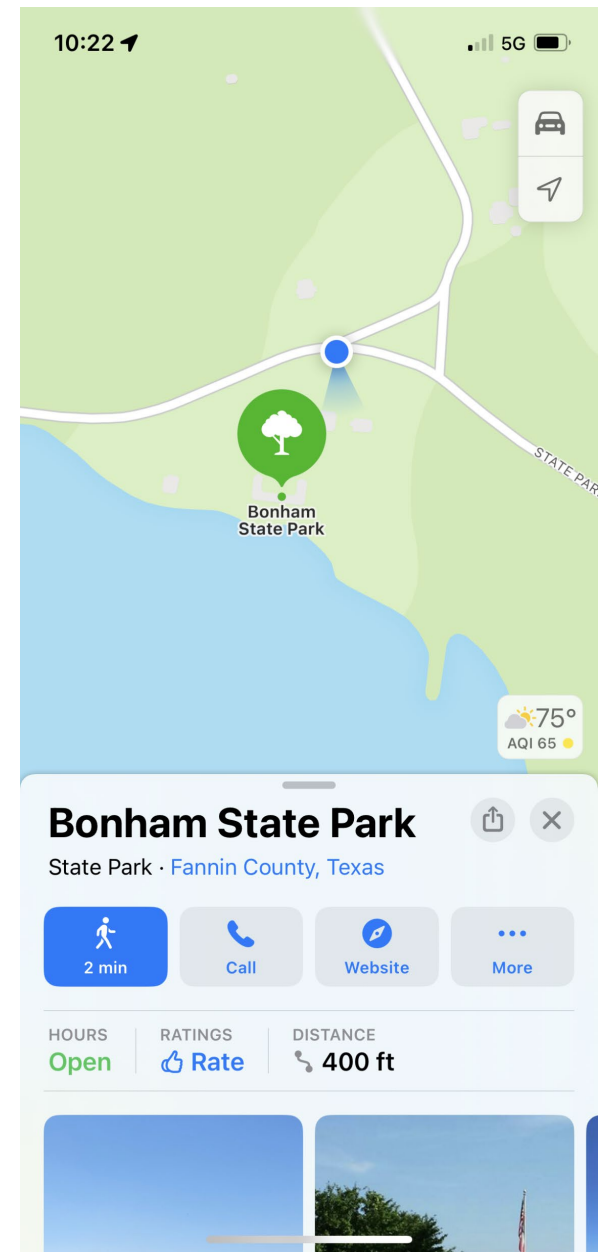

# LARA - POTA Activation K-2991 – Bonham State Park - TX

AE5EZ, N5GG and PU2WTY

5/27/23

Getting there...